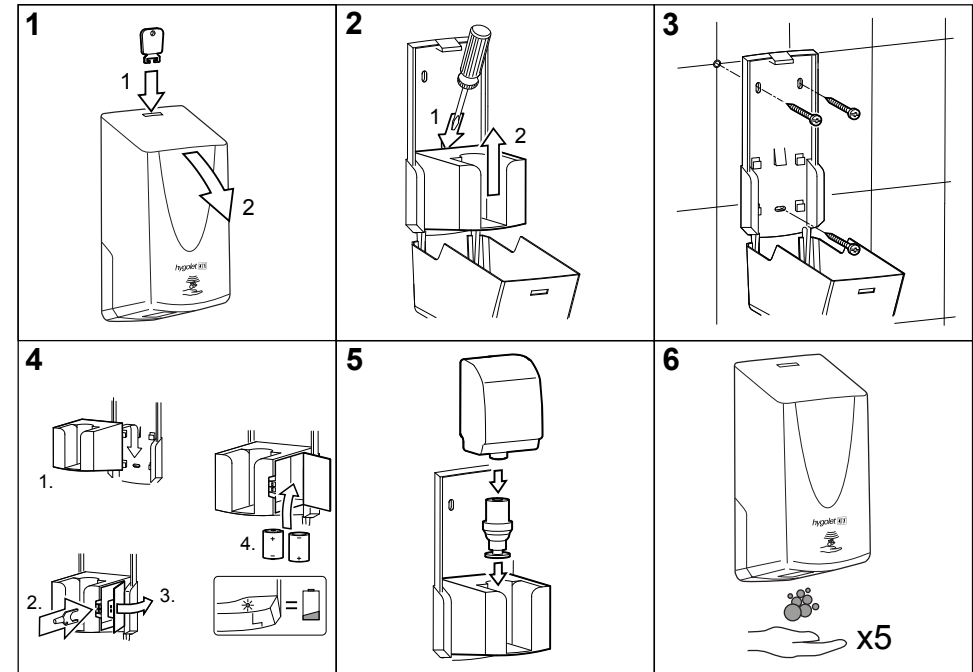

### Spare parts

50.965/P Pump

W/H/D 127 x 285 x 118 mm

Part-No. 50.649  
Team no. 574 086  
Part no. 4612 157

Scope of delivery:

V07/2021