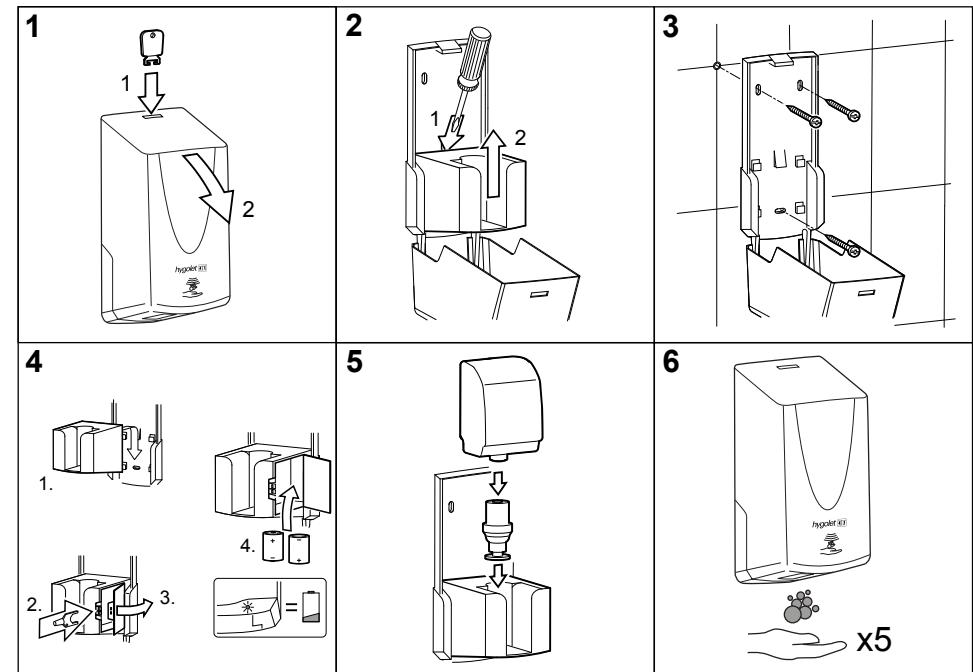

SEATCLEAN SENSOR

WC-Sitzreiniger

Verbrauchsmaterial
80.103 Kartusche 800 ml
40.112 Batterie LR20

Ersatzteile
50.965/P Pumpe

B/H/T 127 x 285 x 118 mm
Art-Nr. 50.649
Team-Nr. 574 086
ST-Nr. 4612 157

Schaum-Sitzreiniger

Auf öffentlichen Toiletten hat jedermann mit Verschmutzungen zu rechnen. Durch den Einsatz eines Sitzreinigers können diese problemlos behoben werden.

- 800ml Fassungsvermögen
- Schnelle Einwirkung, sofortige Reinigung
- Optimale Nutzung der Flüssigkeit durch Schaumkonsistenz
- Füllstandkontrolle durch das Sichtfenster
- Berührungslos (2x LR20 Batterien)
- Für ca. 2000 Dosierungen à 0.4ml
- Nicht tropfender patentierter Pumpmechanismus
- EU-Normenkonform: EN 1275 / EN 1040
- Farbe des Sichtfensters austauschbar (gegen Aufpreis)
- Schloss verhindert unbefugtes Öffnen

Lieferumfang:

V07/2021