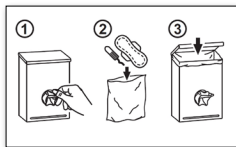

Consommables

- 50.515 Sachets hygiéniques (carton avec 20 recharges à 25 sachets)
- 50.535 Sachets à déchets 5,6 L (carton avec 5 rouleaux à 50 sachets)
- 50.999 Autocollants "How to use"

L/H/P 205 x 285 x 100 mm
N° art. 50.524
 N° Team 574 036
 N° ST 4612 177

Contenu de la livraison :

V07/2021

ALL-IN-ONE WALLBOX

Feminine hygiene disposal bin / integrated hygiene bag dispenser

Functional disposal bin and hygiene bag dispenser

- Wall mounting keeps the toilet floor free for cleaning
- Lateral slot holes for easy positioning of the waste bags
- Easy replacement of the refills
- The hinged lid protects against unpleasant odors
- The container is easy to empty and clean due to the hinged base
- Made of electrogalvanized sheet metal
- Ready for immediate use: 1 refill of 25 bags and 1 roll of 50 bags included

Consumables

- 50.515 Hygobag refills (box of 20 refills with 25 bags)
- 50.535 Wallbox Liners 5.6 liters (box of 5 rolls with 50 bags)
- 50.999 Sticker "How to use"

W/H/D 205 x 285 x 100 mm
Part-No. 50.524
 Team no. 574 036
 Part no. 4612 177