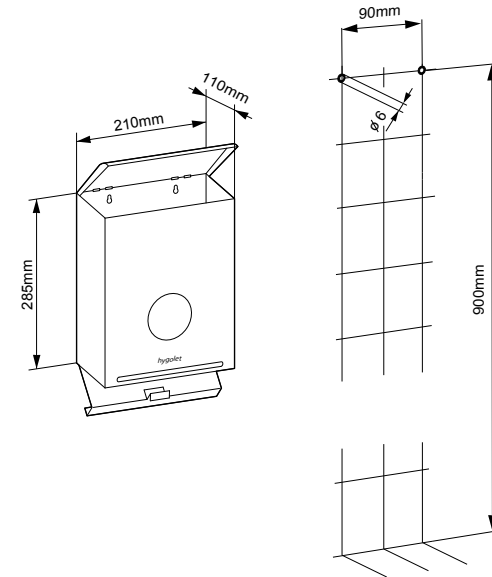

ALL-IN-ONE WALLBOX

Feminine hygiene disposal bin / integrated hygiene bag dispenser

Functional disposal bin and hygiene bag dispenser

- Wall mounting keeps the toilet floor free for cleaning
- Lateral slot holes for easy positioning of the waste bags
- Easy replacement of the refills
- The hinged lid protects against unpleasant odors
- The container is easy to empty and clean due to the hinged base
- Made of electrogalvanized sheet metal
- Ready for immediate use: 1 refill of 25 bags and 1 roll of 50 bags included

Consumables

- 50.515 Hygobag refills (box of 20 refills with 25 bags)
- 50.535 Wallbox Liners 5.6 liters (box of 5 rolls with 50 bags)
- 50.999 Sticker "How to use"

W/H/D 205 x 285 x 100 mm
Part-No. 50.524
Team no. 574 036
Part no. 4612 177

Scope of delivery:

V07/2021