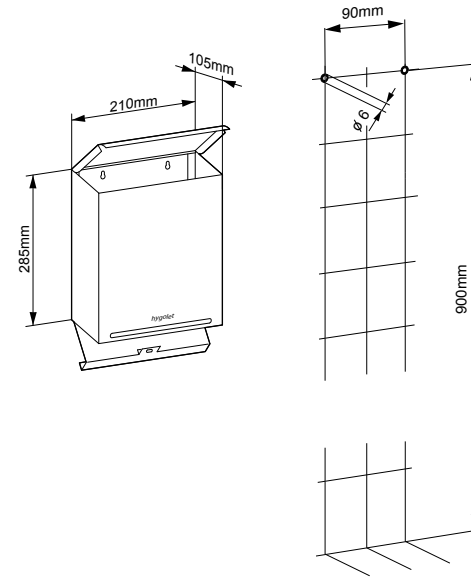

Consommables

50.535 Sachets à déchets 5,6 L (carton avec 5 rouleaux à 50 sachets)

L/H/P 210 x 285 x 105 mm
 N° art. 50.523/P
 N° Team 574 057
 N° ST 4612 376

Contenu de la livraison :

V07/2021

WALLBOX

Feminine hygiene disposal bin

Functional disposal bin for feminine hygiene

- Wall mounting keeps the toilet floor free for cleaning
- Lateral slot holes for easy positioning of the waste bags
- The hinged lid protects against unpleasant odors
- The container is easy to empty and clean due to the hinged base
- Ready for immediate use: 1 roll of 50 bags included

Consumables

50.535 Wallbox Liners 5.6 liters (box of 5 rolls with 50 bags)

W/H/D 210 x 285 x 105 mm

Part-No. 50.523/P

Team no. 574 057

Part no. 4612 376

Scope of delivery:

V07/2021