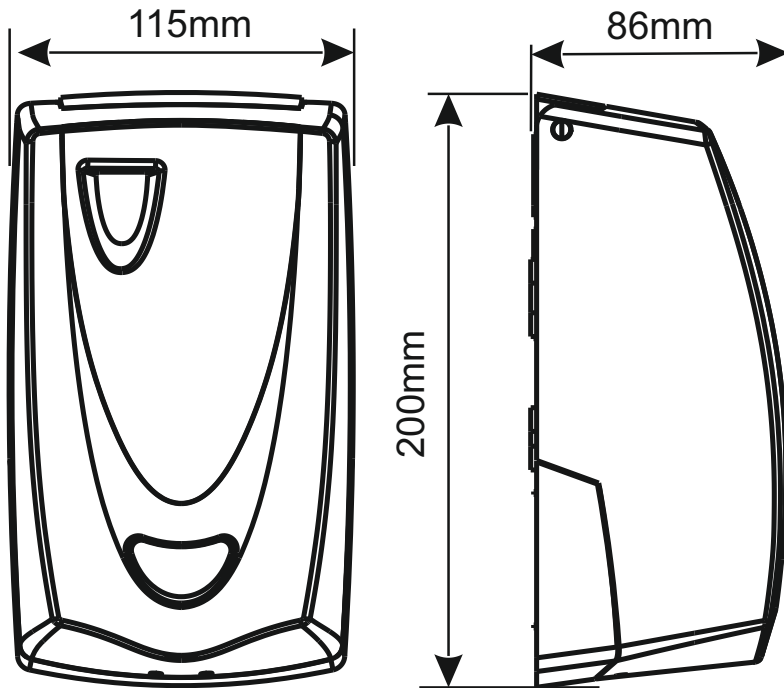

Dimensions

Battery Cover

Installation

Using the fixings provided secure the backplate to the wall at 2.5 metres above the floor. To obtain optimum performance do not site the unit close to air extraction.