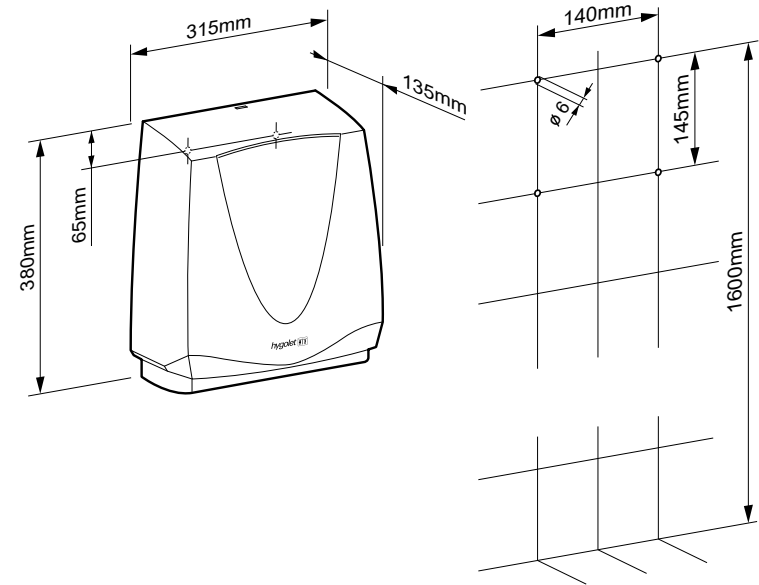

HYGOPAPER 2.0

Paper towel dispenser

Paper towel dispenser

- Clean and convenient removal of the paper towel
- Level control through the inspection window
- Easy refilling by folding down the cover
- Inner part with guide rail for optimal paper output
- For about 600 sheets
- Lock prevents unauthorized opening

Consumables

50.903 Paper towels TORK, Z-fold, 2-ply, Cellulose

50.906 Paper towels, V-fold, 2-ply, Cellulose
(Recommendation Hygolet)

W/H/D 300 x 380 x 125 mm

Art. no. 50.662

Team no. 574 089

Part no. 4612 150

Scope of delivery: