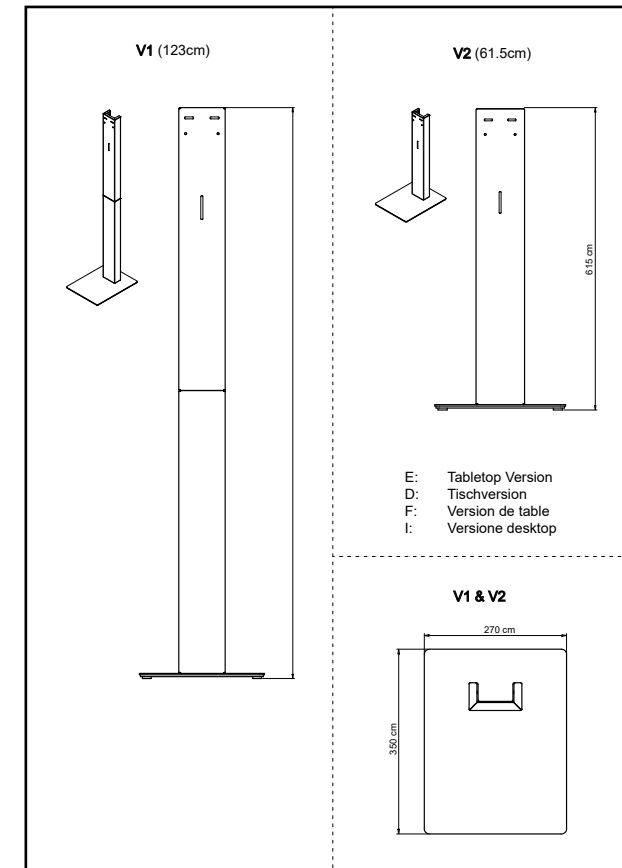

DISINFECTION COLUMN

Disinfection column with dispenser of 500ml

Stainless steel dispenser and column

Hand hygiene begins with washing hands and ends with disinfecting hands. Do not give viruses and bacteria a chance spread, use our hand disinfectant dispenser.

- For cartridges and open filling
- Empty bottle for open filling included
- For liquid disinfectant
- Less dripping due to dispensing as spray mist
- Double base plate for maximum stability
- Can be used with or without viewing panel
- Suitable for operation with arm / elbow
- For positioning at entrances of shopping malls, fitness centers, casinos, office complexes, etc.
- Lock prevents unauthorized opening of the dispenser

Consumables

50.375 HD20 Hand disinfectant 5 L
50.376 HD20 Hand disinfectant 500ml

Spare parts

50.824 Inner tank for open filling
50.973 Spare Pump

W/H/D 300 x 1300 x 400 mm

Part-No. 50.890

Scope of delivery: