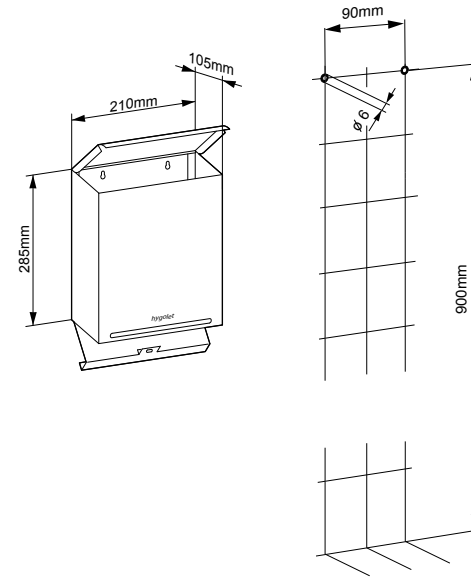

Consumables

50.535 Wallbox Liners 5.6 liters (box of 5 rolls with 50 bags)

W/H/D 210 x 285 x 105 mm

Art. no. 50.523/P

Team no. 574 057

Part no. 4612 376

Scope of delivery:

WALLBOX ALL-IN-ONE (AIO)