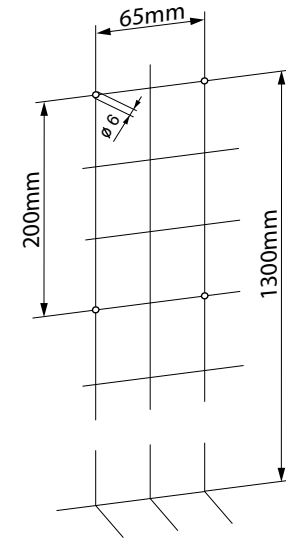

Spare parts

- 50.651/SP/MP/DP Inner tank for open filling

W/H/D 99 x 303 x 118 mm

Art. no. 50.651/S/M/D

Team no. 574 077/078/079

Part no. 4612 313/317/318

Scope of delivery:

HYGOSOAP