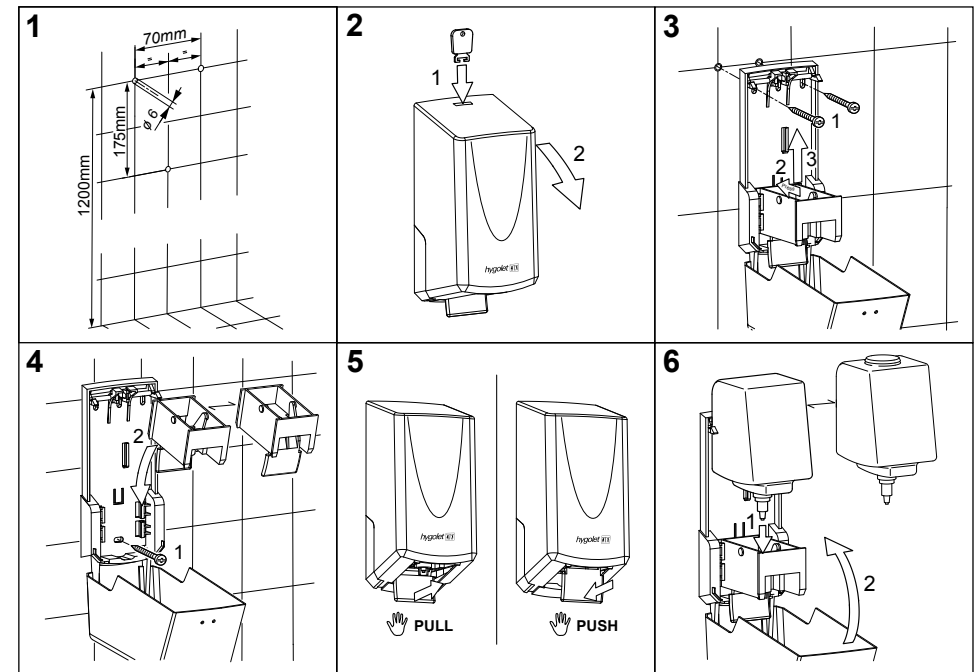

HYGOSOAP STANDARD

Soap/disinfectant dispenser

Multifunctional dispenser for open filling or cartridges

- 1000ml capacity
- Level control through the inspection window
- No contact of the soap with the dispenser
- For approx. 2000 doses of 0.5ml each
- Color of the window exchangeable (at extra charge)
- Lock prevents unauthorized opening

Consumables

1. **Cartridge:**
   50.638 Soap Cream Cosmetic 1000 ml
   Open filling (drum):
   50.370 Liquid soap extra mild 5 L
   50.372 Liquid soap ECO 5L
   50.361 Antibacterial soap 5L
   50.360/v Shampoo/Shower gel Vital 5 L

Spare parts

- 50.634 Pump/Inner tank for open filling
  50.981 Pump

W/H/D 110 x 265 x 118 mm

Art. no. 50.645

Team no. 574 081

Part no. 4612 136

i For open filling the pump and Inner tank to be ordered separately

Alternative for hand disinfectants:
50.634/H Hybrid cartridge (without pump)
50.981 Pump

Consumables
50.375 HD20 Hand disinfectant 5L (drum for open filling)

Scope of delivery: