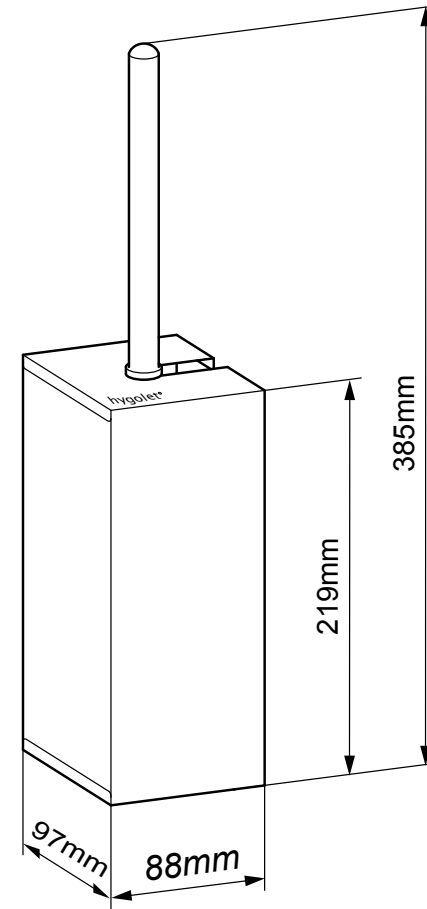

Consumables

50.816 Spare handle with brush head

W/H/D 88 x 385 x 97 mm

Art. no. 50.815

Team no. 574 027

Part no. 4612 369

Scope of delivery:

DISINFECTION DISPENSER