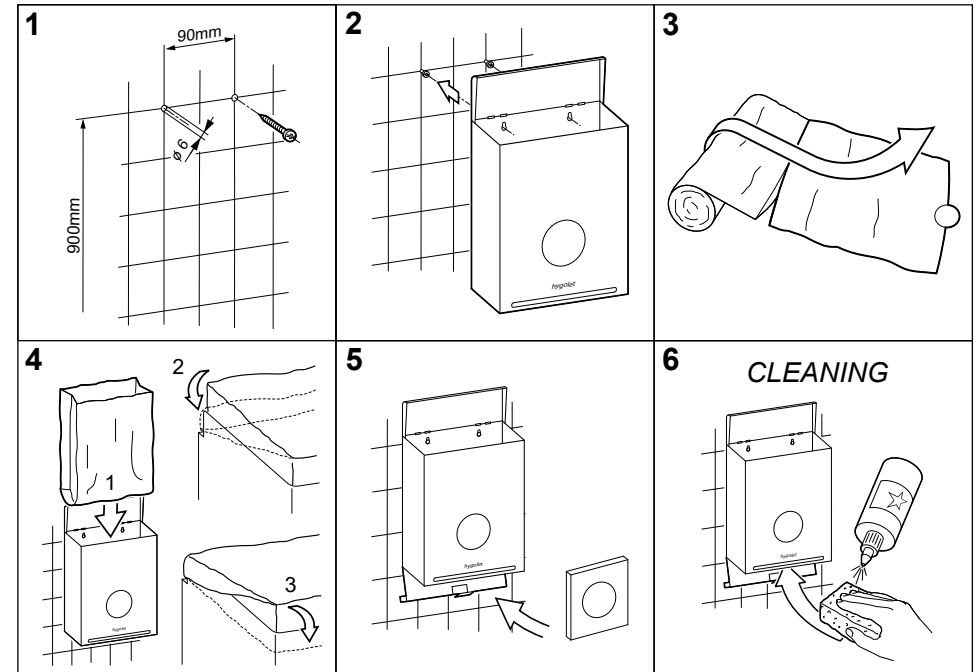

ALL-IN-ONE WALLBOX

Feminine hygiene disposal bin / integrated hygiene bag dispenser

Functional disposal bin and hygiene bag dispenser for feminine hygiene

- Wall mounting keeps the toilet floor free for cleaning
- Lateral slot holes for easy positioning of the waste bags
- Easy replacement of the refills
- The hinged lid protects against unpleasant odors
- The container is easy to empty and clean due to the hinged base
- Made of electrogalvanized sheet metal
- Ready for immediate use: 1 refill of 25 bags and 1 roll of 50 bags included

Consumables

- 50.515 Hygobag refills (box of 20 refills with 25 bags)
- 50.535 Wallbox Liners 5.6 liters (box of 5 rolls with 50 bags)
- 50.999 Sticker "How to use"

W/H/D 205 x 285 x 100 mm
Art. no. 50.524
Team no. 574 036
Part no. 4612 177

Scope of delivery: