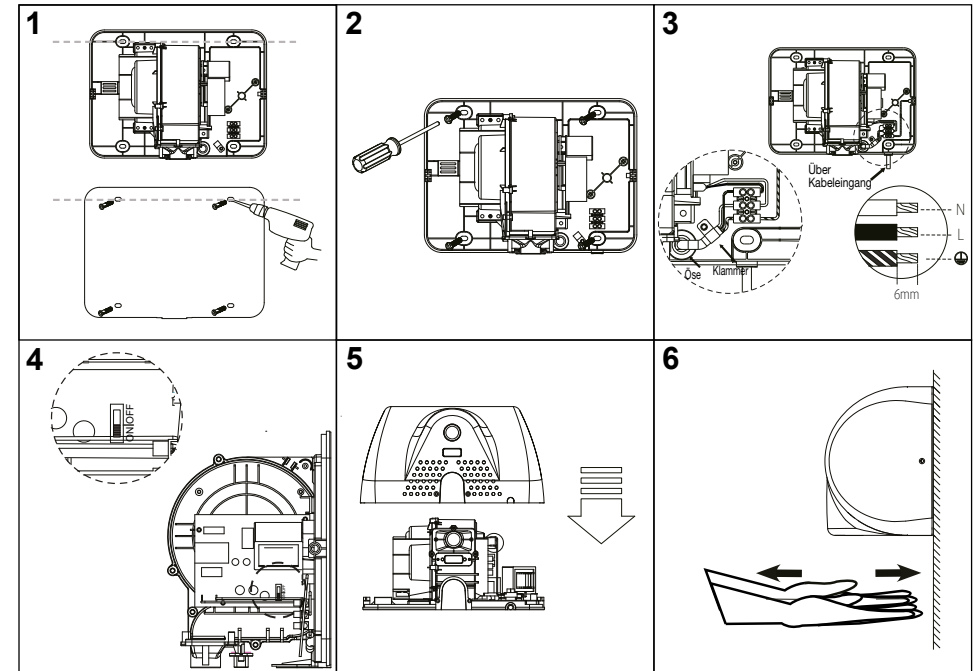

GOODWIND SECO

Electric hand dryer

Electronic cold/hot air hand dryer

- High quality + robust design
- Low power consumption despite strong performance
- Durable and low maintenance
- More cost effective than paper towel dispensers
- Functions as cold and hot air dryer
- Sensor with automatic on and off

W/H/D 290 x 211 x 152 mm
Part-No. 50.680B Black
50.680S Silver
50.680W White

Scope of delivery: