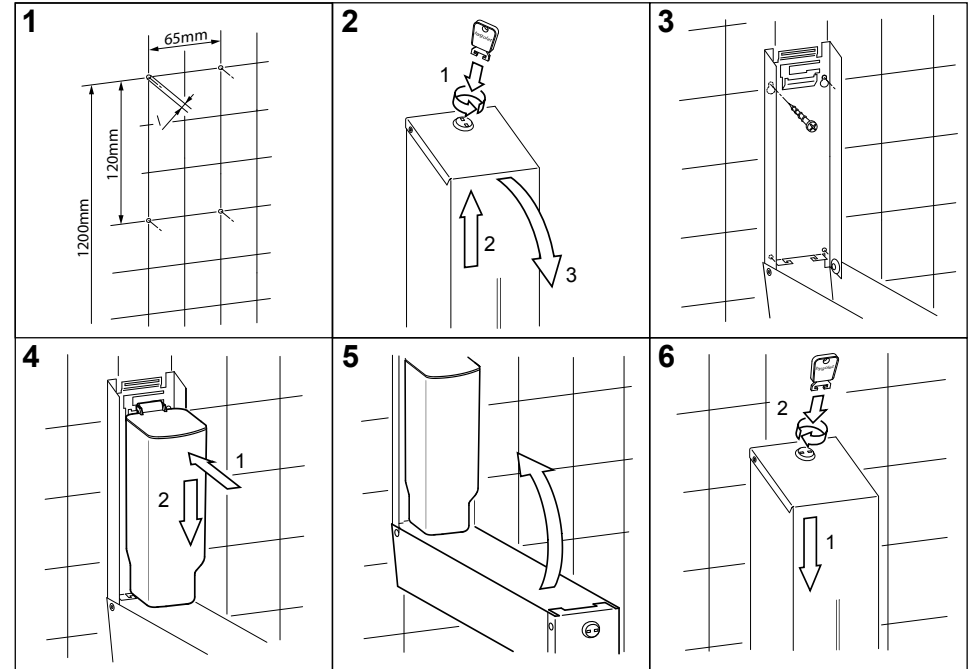

VARIOCHROM 250 ML

Soap / mousse / disinfectant dispenser

Soap / mousse / disinfectant dispenser

- 250ml Capacity
- For open filling
- Level control through the inspection window
- Available as soap, mousse or disinfectant
- Lock prevents unauthorized opening

Dosages:

Soap: approx. 250 Dosages of 1ml
Mousse: approx. 300 Dosages of 0.8ml
Disinfect: approx. 150 to 500 Dosages of 0.5 to 1.5ml (can be regulated by turning mechanism)

Consumables

- 50.370 Liquid soap extra mild 5 L
- 50.360/v Shampoo/Shower gel Vital 5 L
- 50.641 Concentrated soap 5 L
- 50.375 HD20 Hand disinfectant 5 L

Spare parts

- 50.654/SP/MP/DP Inner tank for open filling

W/H/D 99 x 206 x 118 mm

Art. no. 50.654/S/M/D

Team no. 574 071/072/073

Part no. 4612 306/307/308

Scope of delivery: