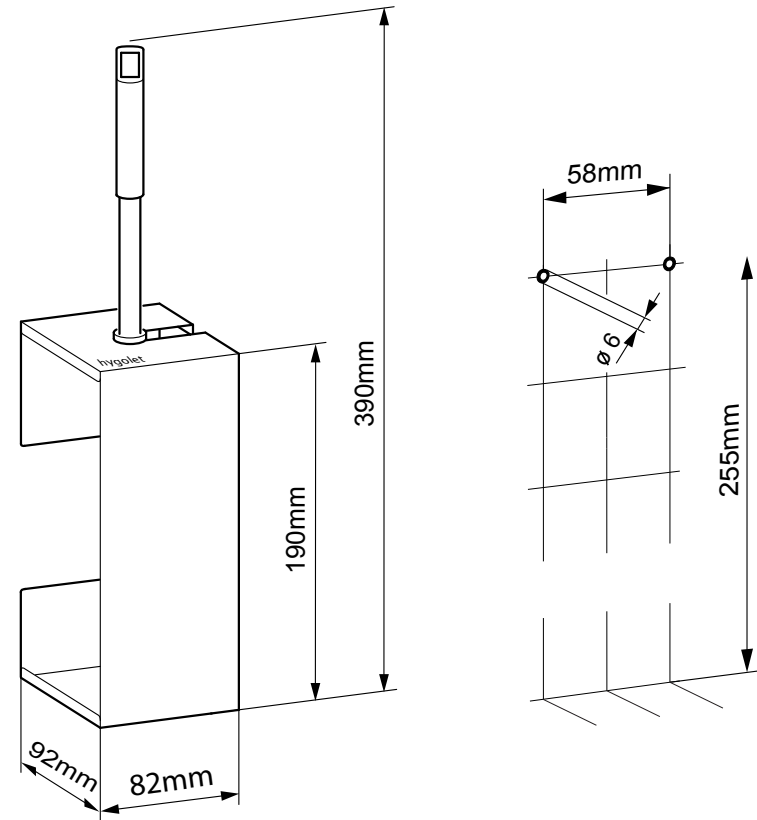

Consumables

50.816 Spare handle with brush head

W/H/D 82 x 393 x 92mm

Art. no. 50.817

Team no. 574 038

Part no. 4612 370

Scope of delivery:

VARIOCHROM 1000 ML