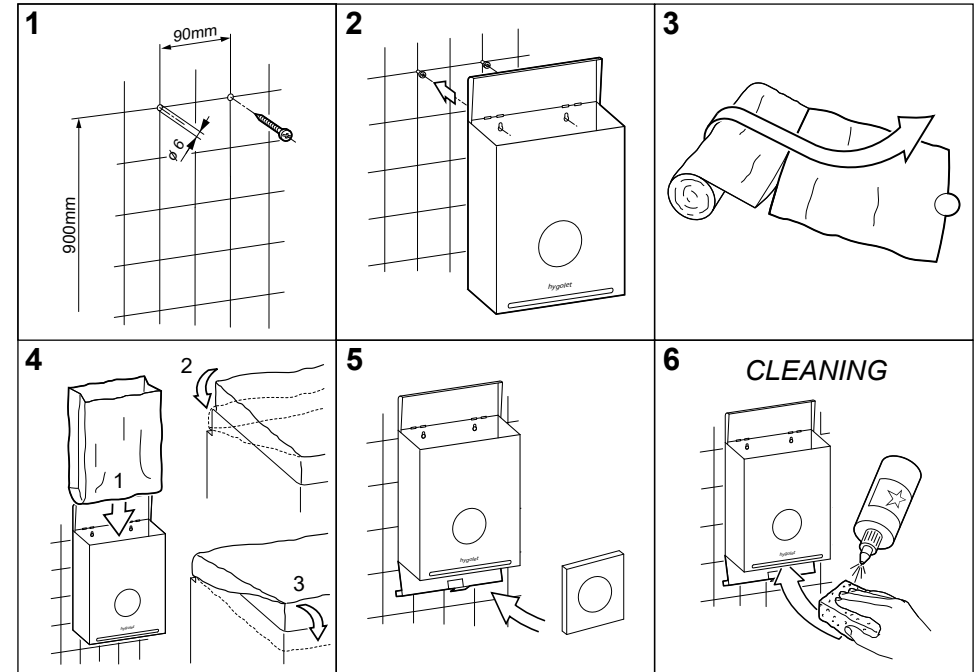

WALLBOX ALL-IN-ONE (AIO)

Feminine hygiene disposal bin / integrated hygiene bag dispenser

Functional disposal bin and hygiene bag dispenser for feminine hygiene

- Wall mounting keeps the toilet floor free for cleaning
- Lateral slot holes allow for easy positioning of the waste bags
- Easy exchange of the refills
- The hinged lid protects against unpleasant odors
- The container is easy to empty and clean due to the hinged base
- Ready for immediate use: 1 refill of 25 bags and 1 roll of 50 bags included

Consumables

- 50.515 Hygobag refills (box of 20 refills with 25 bags)
- 50.535 Wallbox Liners 5.6 liters (box of 5 rolls with 50 bags)
- 50.999 Sticker "How to use"

W/H/D 205 x 285 x 100 mm

Art. no. 50.530

Team no. 574 097

Part no. 4612 378

Scope of delivery: