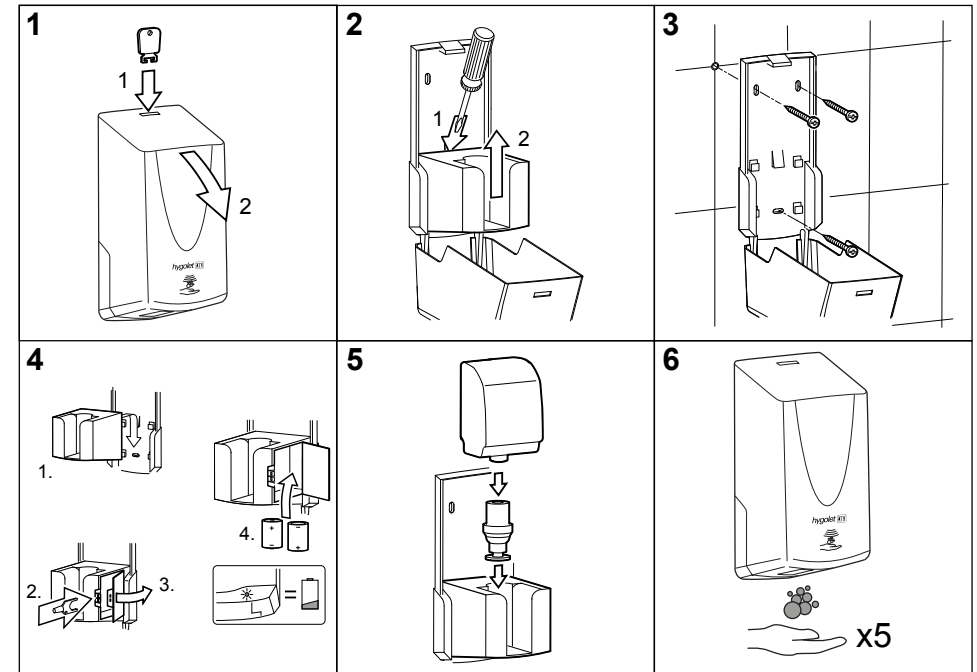

HYGOFOAM SENSOR

Soap dispenser

Sensor foam soap dispenser

- 800ml capacity
- For cartridges or open filling
- More productive than liquid soap
- Level control through the inspection window
- For approx. 2000 doses of 0.4ml each
- Fold-down hinged hood for ease of use and fast service
- Contactless (2xLR20 batteries)
- Color of the window exchangeable (at extra charge)
- Lock prevents unauthorized opening

Consumables

- 50.640 Soap cartridge 800 ml
- 50.641 Concentrated soap 5 L
- 40.112 Battery LR20

Spare parts

- 50.646/B Inner tank for open filling
- 50.965/P Pump
- 50.647/M Engine module

W/H/D 127 x 285 x 118 mm

Art. no. 50.647
Team no. 574 084
Part no. 4612 139

For open filling, inner tank must be ordered separately

Scope of delivery: