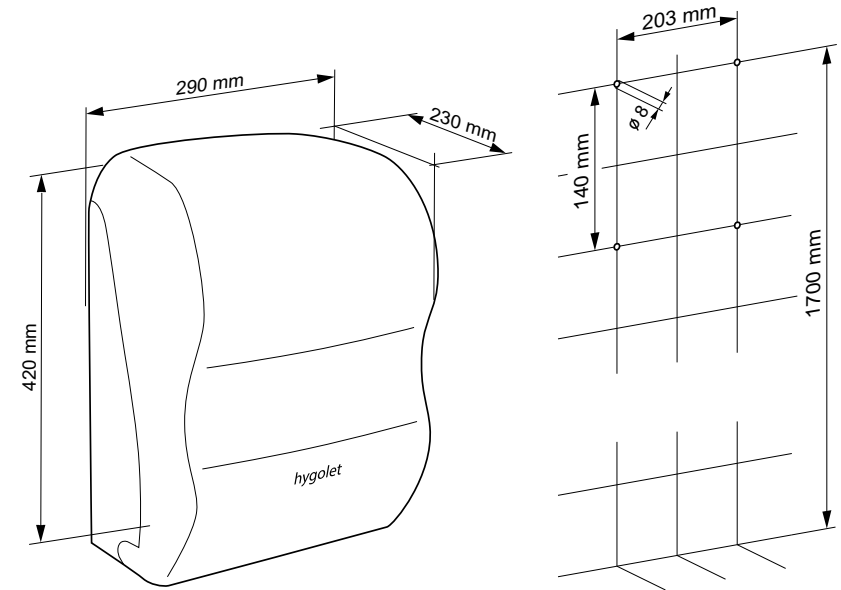

Consumables

50.916 Paper towel roll 140 m

W/H/D 290 x 420 x 230 mm

Art. no. 50.674

Scope of delivery:

HY-Q SENSOR

Paper towel dispenser

The non-contact Paper towel dispenser