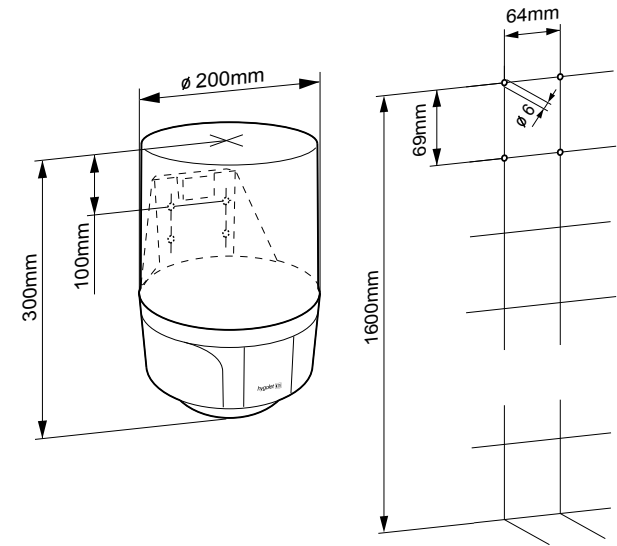

HYGOROLL BOX MIDI

Paper towel dispenser

Central removal of the paper roll

- Serrated bottom edge to tear off the paper
- Made of ABS plastic with a blue transparent cover and a white housing
- Visual inspection of the remaining roll stock
- Easy exchange of the paper rolls
- Lock prevents unauthorized opening

Consumables

50.913 Paper towel roll 130 m

W/H/D 200 x 300 x 200 mm

Art. no. 50.764

Team no. 574 091

Part no. 4612 166

Scope of delivery: