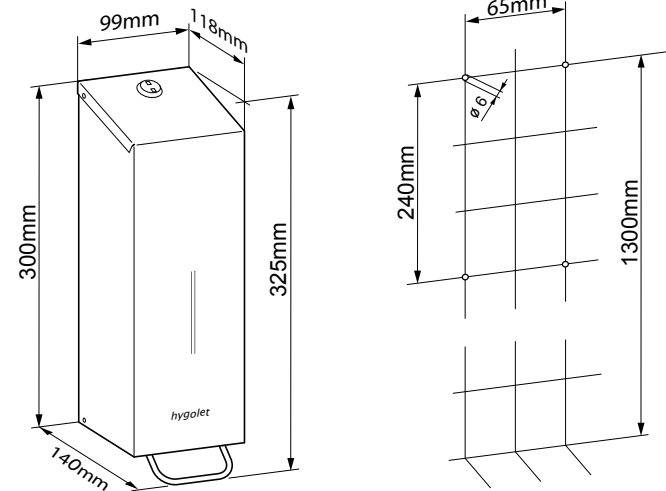

HYGOSOAP

Soap dispenser

Soap dispenser for liquid soap

- 1000ml Capacity
- For cartridges
- Level control through the inspection window
- Lock prevents unauthorized opening

Consumables

50.655 Creme soap 1000ml

W/H/D 99 x 303 x 118 mm

Art. no. 50.650

Team no. 574 051

Part no. 4612 312

Scope of delivery: