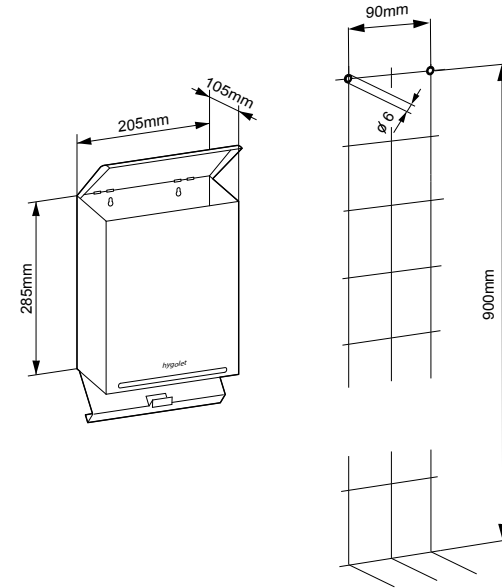

Consumables

50.535 Wallbox Liners 5.6 liters (box of 5 rolls with 50 bags)

W/H/D 205 x 285 x 100 mm

Art. no. 50.520

Team no. 574 032

Part no. 4612 175

Scope of delivery:

ALL-IN-ONE WALLBOX