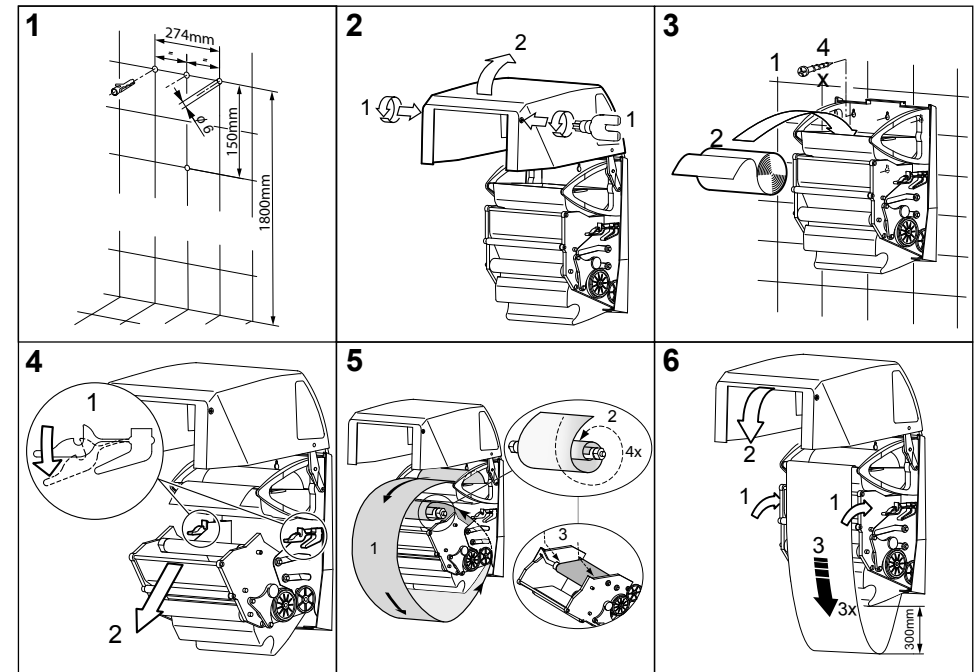

HYGO TOWEL 2000

Cloth towel dispenser

Cloth towel dispenser with automatic cloth feeding

Mechanically maintenance-free technology of very high reliability.

- For highly frequented areas
- Automatic feeding of the cloth roll
- Color of the window exchangeable (at extra charge)
- Metal lock prevents unauthorized opening

It is intended for rolls of fabric 35m long and 25cm wide. Sufficient for about 175 uses.

Product with service offer ([see p. 3](#))

W/H/D 410 x 502 x 250 mm

Art. no. 50.660

Team no. 574 094

Part no. 4612 146

Scope of delivery: