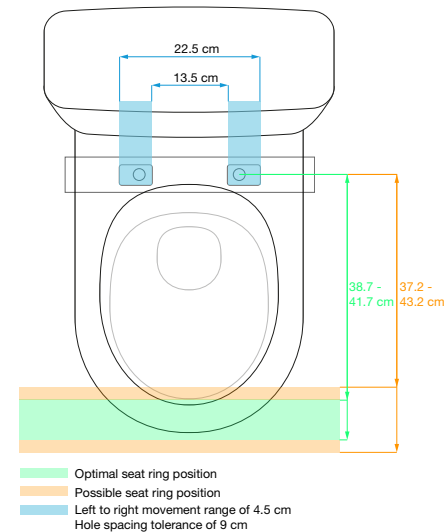

Does the S3500 Fit?