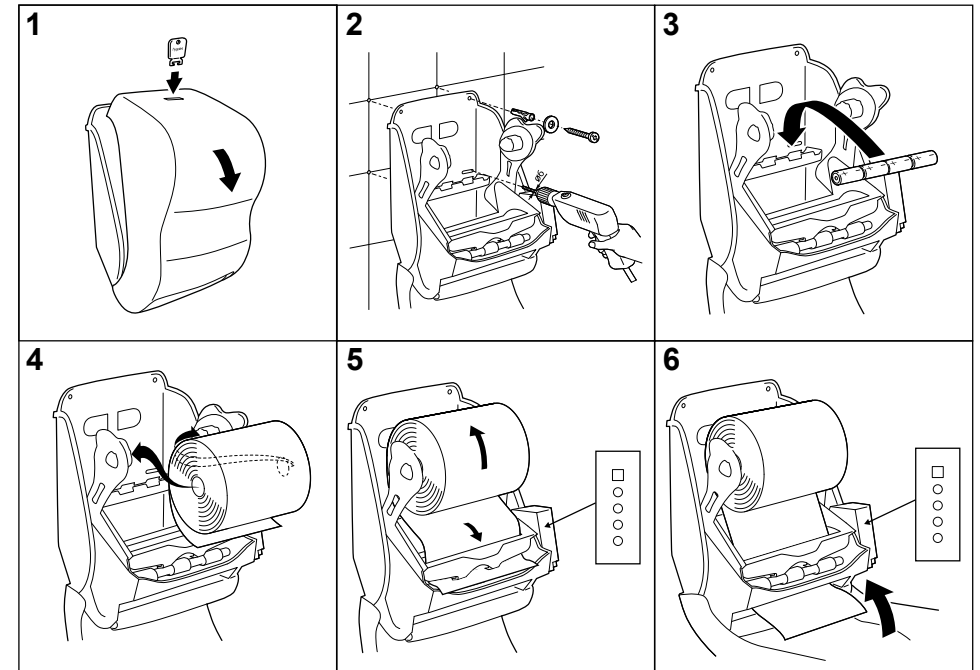

HY-Q SENSOR

Paper towel dispenser

The non-contact Paper towel dispenser

- Economical and reliable
- Contactless (4x LR20 batteries)
- Stainless steel blades cut the paper into even sizes
- White housing with grey side windows
- Control of the remaining roll stock through lateral inspection windows
- Easy exchange of paper rolls
- Adjustable portion length (20, 30, 40cm), standby sensor function, adjustable delay function (0, 1.5, 3 sec), pre-feed option
- Optionally available in other colors (at extra charge)
- Lock prevents unauthorized opening

Consumables

50.916 Paper towel roll 140 m
40.112 Battery LR20

W/H/D 310 x 380 x 230 mm
Art. no. 50.670
Team-Nr. 574 067
Part. no. 4612 165

Scope of delivery: