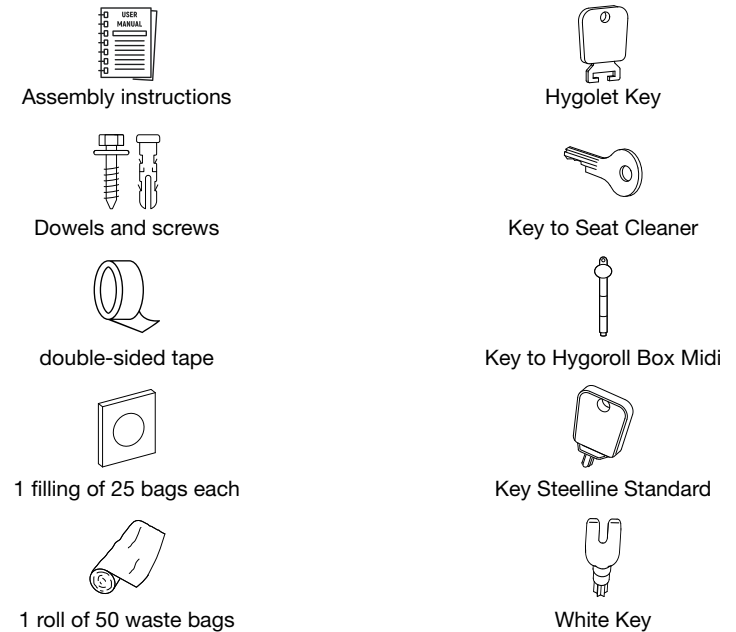

<u>PAPER TOWEL DISPENSER</u>	
HYGOFOLD	45
<u>LITTER BASKETS</u>	
WIRE PAPER BASKET	46
HYGOBOX	47
<u>STEELLINE STANDARD</u>	
HYGOLET STEELLINE STANDARD	49
<u>FEMININE HYGIENE</u>	
WALLBOX ALL-IN-ONE (AIO)	50
<u>TOILET PAPER DISPENSER</u>	
DUOROLL	51
<u>TOILET BRUSH</u>	
CHROMSTAR.....	52
<u>SOAP DISPENSER</u>	
VARIOCHROM 1000 ML.....	53
<u>PAPER TOWEL DISPENSER</u>	
HYGOFOLD	54
<u>LITTER BASKETS</u>	
HYGOBOX	55
<u>DISINFECTION</u>	
HYGOWIPES DISPENSER.....	56
DISINFECTION COLUMN.....	57
<u>ELECTRIC HAND DRYERS</u>	
GOODWIND H-DRY	58
GOODWIND V-DRY	59
GOODWIND SECO	60
<u>CONSUMABLES</u>	
HYGOLET CONSUMABLES	58
<u>ABOUT US</u>	
SWISS TRADITION, GLOBALLY NETWORKED.....	60

Caption Icons