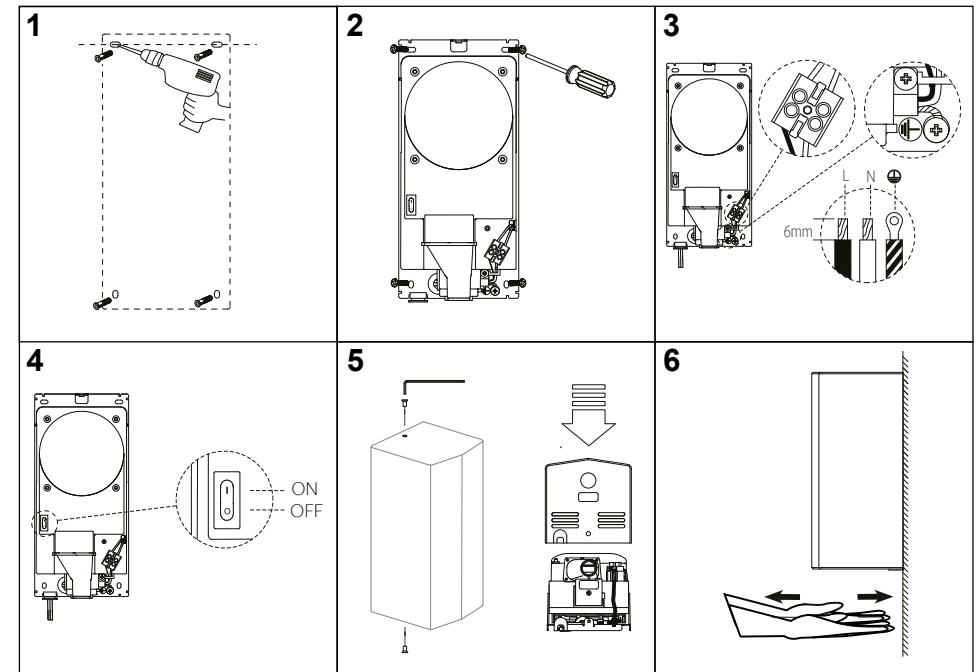

GOODWIND V-DRY

Electric hand dryer

Electronic cold air hand dryer

- Unique and high quality design
- Low power consumption despite strong performance
- Slim and space saving shape
- Durable and efficient brushless motor
- More cost effective than paper towel dispensers
- More hygienic than hot air dryer
- Sensor with automatic on and off

W/H/D 130 x 275 x 128 mm

Part-No. 50.682B Black
50.682S Silver
50.682W White

Scope of delivery: