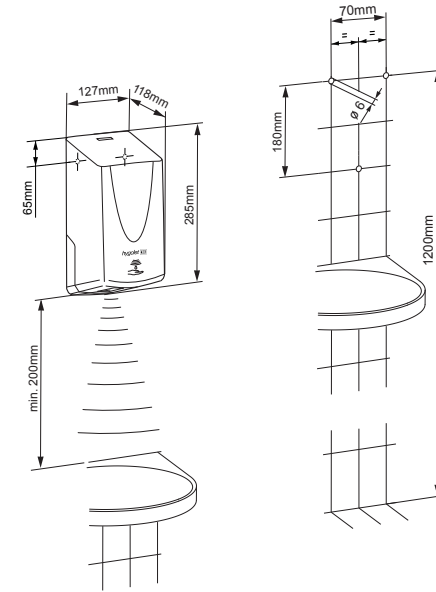

Consumables

50.638 Soap Cream Cosmetic 1000 ml
40.112 Battery LR20

Spare parts

50.981 Pump
50.626/M Battery module

W/H/D 127 x 285 x 118 mm

Art. no. 50.626
Team no. 574 082
Part no. 4612 138

Scope of delivery: