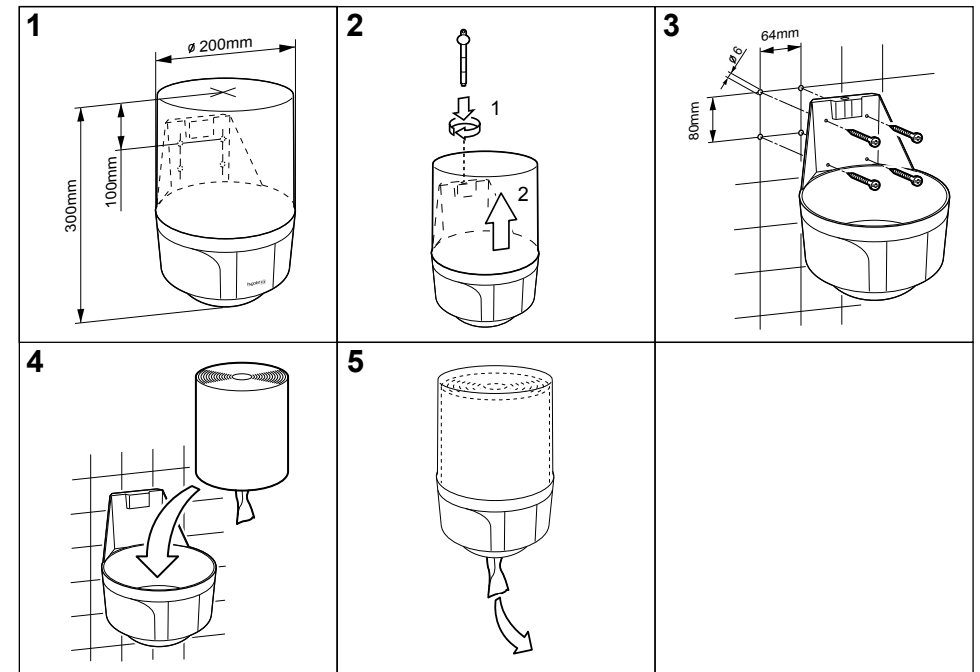

HYGOROLL BOX MIDI

Paper towel dispenser

Central removal of the paper roll

- Serrated bottom edge to tear off the paper
- Made of ABS plastic with a blue transparent cover and a white housing
- Visual inspection of the remaining roll stock
- Easy exchange of the paper rolls
- Lock prevents unauthorized opening

Consumables

50.913 Paper towel roll 130 m

W/H/D 200 x 300 x 200 mm

Art. no. 50.764

Team no. 574 091

Part no. 4612 166

Scope of delivery: