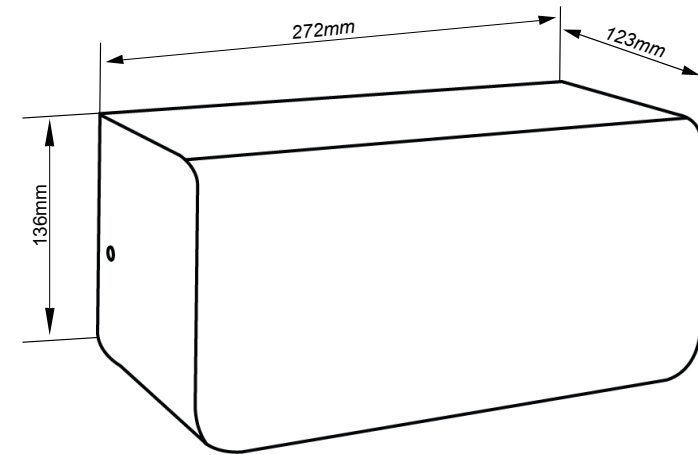

W/H/D 272 x 136 x 123 mm
Part-No. 50.681B Black
50.681S Silver
50.681W White

Scope of delivery:

GOODWIND V-DRY

Electric hand dryer

Electronic cold air hand dryer

- Unique and high quality design
- Low power consumption despite strong performance
- Slim and space saving shape
- Durable and efficient brushless motor
- More cost effective than paper towel dispensers
- More hygienic than hot air dryer
- Sensor with automatic on and off