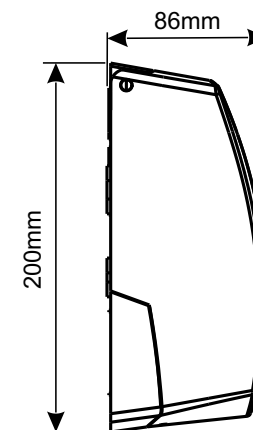

Product with service offer ([see page 3](#))

Scope of delivery:

W/H/D 80 x 230 x 90 mm

Art. no. 70.055

Team no. 574 041

Part no. 4612 191

Dimensions

Battery Cover