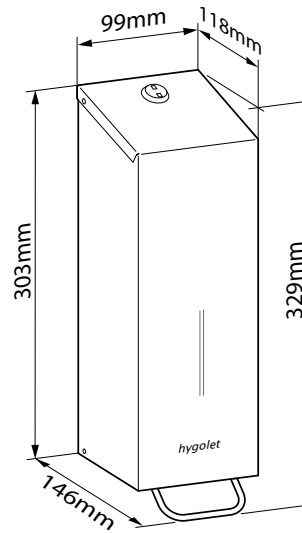

Spare parts

- 50.651/SP/MP/DP Inner tank for open filling

W/H/D 99 x 303 x 118 mm

Art. no. 50.651/S/M/D

Team no. 574 077/078/079

Part no. 4612 313/317/318

Scope of delivery:

HYGOSOAP