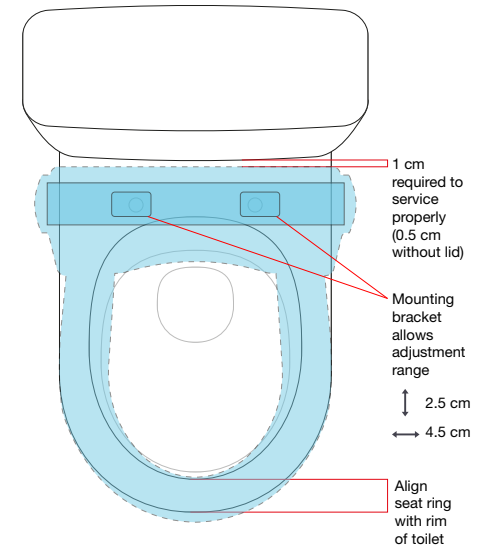

S3500

Toilet seat

A clean and dry WC seat in seconds - that's what we call hygiene.

The S3500 guarantees a clean, hygienically perfect use for every person. By activating the sensor, the WC seat is prepared for use with a new, perfectly intact film cover. This provides a **100% hygienic toilet seat** for every user.

For your image

- Consistent implementation of hygiene
- Well thought-out, advanced solution
- Easy handling for employees and customers
- Reduces cleaning costs

Advantages

- 100% hygienic
- Reliable
- User-friendly
- Contactless activation
- Economical and efficient

The **Hygolet toilet seat** is available in two versions:

S3500 with Power Pack (battery)
Art. no. 60.000

S3500 Power Supply
Art. no. 60.001

Scope of delivery:

(PowerPack or power supply unit included)

W/H/D 438 x 124 x 488 mm
Art. no. 60.000 / 60.001

Dimensions & Movement Range

Alignment

Does the S3500 Fit?