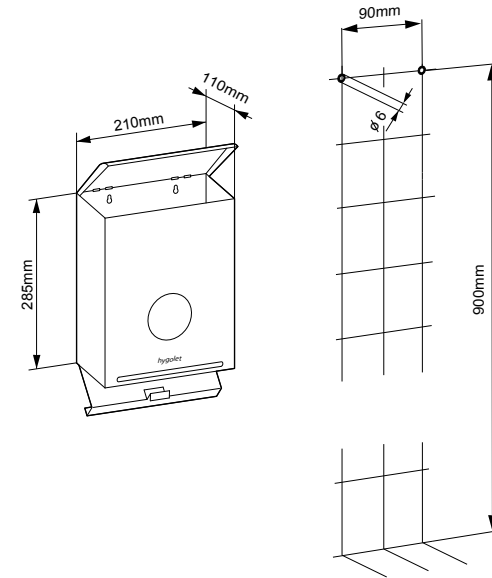

ALL-IN-ONE WALLBOX

Feminine hygiene disposal bin / integrated hygiene bag dispenser

Functional disposal bin and hygiene bag dispenser for feminine hygiene

- Wall mounting keeps the toilet floor free for cleaning
- Lateral slot holes for easy positioning of the waste bags
- Easy replacement of the refills
- The hinged lid protects against unpleasant odors
- The container is easy to empty and clean due to the hinged base
- Made of electrogalvanized sheet metal
- Ready for immediate use: 1 refill of 25 bags and 1 roll of 50 bags included

Consumables

- 50.515 Hygobag refills (box of 20 refills with 25 bags)
- 50.535 Wallbox Liners 5.6 liters (box of 5 rolls with 50 bags)
- 50.999 Sticker "How to use"

W/H/D 205 x 285 x 100 mm
Art. no. 50.524
Team no. 574 036
Part no. 4612 177

Scope of delivery: