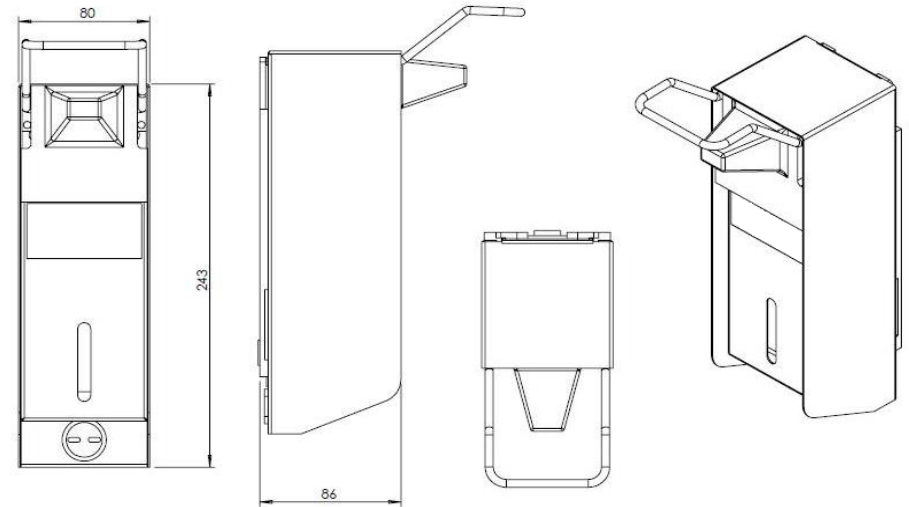

DISINFECTION DISPENSER

Spray seat cleaner / hand disinfectant dispenser

Spray seat cleaner

In public toilets everyone expects some uncleanliness. By using a seat cleaner this can be removed without any problems.

Hand disinfectant dispenser

Hand hygiene begins with washing hands and ends with disinfecting hands. Do not give viruses and bacteria a chance spread, use our hand disinfectant dispenser.

- For cartridges and open filling
- Empty bottle for open filling included
- Fast action, immediate cleaning
- Safe use of the toilet
- Less dripping due to output as spray mist
- Can be used with or without cover
- Lock prevents unauthorized opening

Consumables

- 50.821 Seat Cleaner Cartridge 500 ml
- 50.822 Seat cleaner drum 5 L
- 50.375 HD20 Hand disinfectant 5 L
- 50.376 HD20 Hand disinfectant 500ml

Spare parts

- 50.824 Inner tank for open filling
- 50.973 Spare Pump

W/H/D 80 x 243 x 86 mm

Art. no. 50.820
Team no. 574 062
Part no. 4612 366

Scope of delivery: