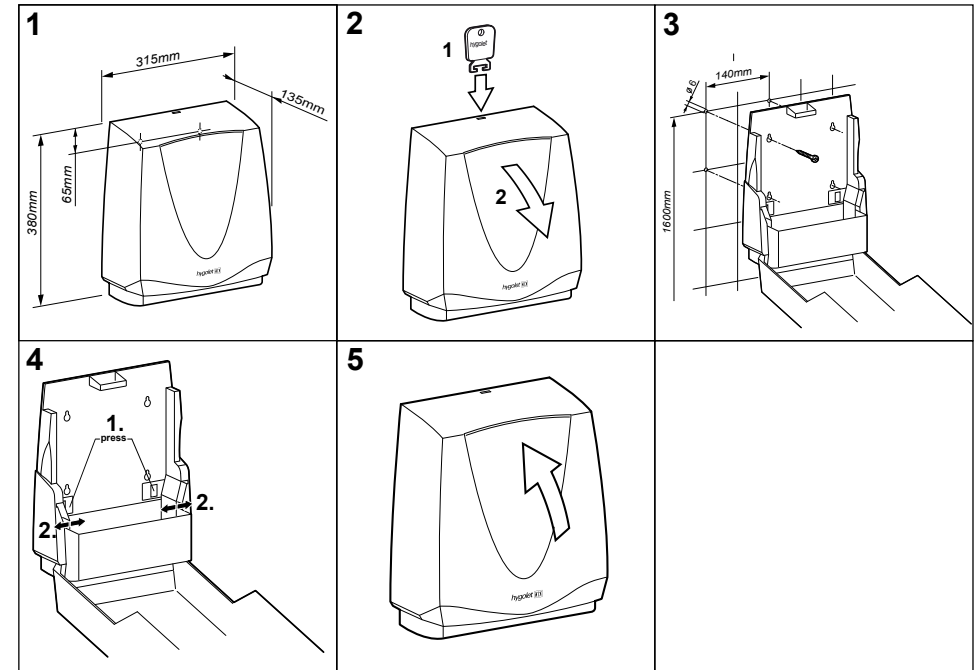

HYGOPAPER 2.0

Paper towel dispenser

Paper towel dispenser

- Clean and convenient removal of the paper towel
- Level control through the inspection window
- Easy refilling by folding down the cover
- Inner part with guide rail for optimal paper output
- For about 600 sheets
- Lock prevents unauthorized opening

Consumables

50.903 Paper towels TORK, Z-fold, 2-ply, Cellulose

50.906 Paper towels, V-fold, 2-ply, Cellulose
(Recommendation Hygolet)

W/H/D 300 x 380 x 125 mm

Art. no. 50.662

Team no. 574 089

Part no. 4612 150

Scope of delivery: