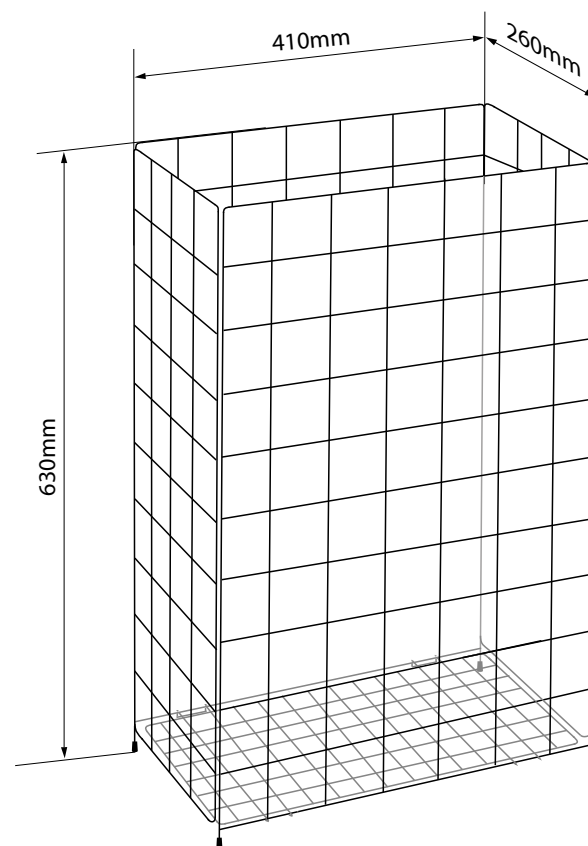

WIRE PAPER BASKET

polished stainless steel

Chrome steel 18/8

For the quick and clean disposal of paper towels, etc.

- For hanging or standing up
- In two sizes, therefore suitable for every room size and requirement
- Liner bags easy to replace

The ideal complement to Hygolet paper towel dispensers.

Ready for immediate use: 5 bags included

Consumables

50.720 Basket Liners 67 liters

50.721 Basket Liners 30 liters

Large (67 liters):

W/H/D 410 x 630 x 260 mm

Art. no. 50.712

Team no. 574 034 520

Part no. 4612 382

Small (30 liters):

W/H/D 320 x 430 x 220 mm

Art. no. 50.713

Team no. 574 033 520

Part no. 4612 381

Scope of delivery: