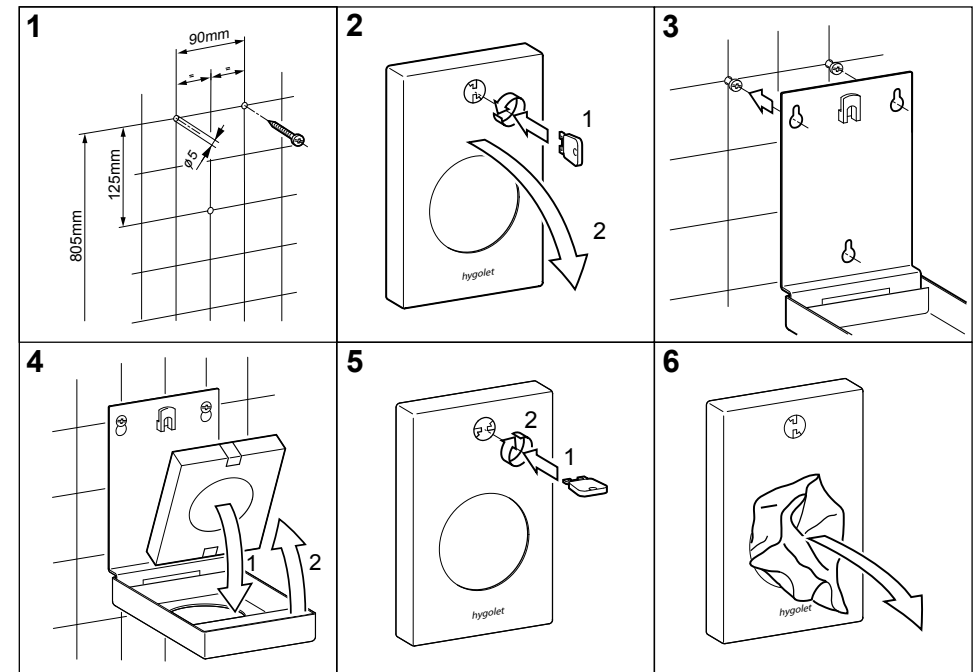

HYGOBAG

Feminine hygiene bag dispenser

The functional, discreet and clean hygiene bag dispenser

- Easy replacement of the refills
- The next bag is automatically pulled out by the folding system
- For gluing or screwing
- Ready for immediate use: 1 filling of 25 bags included
- Lock prevents unauthorized opening

Consumables

50.515 Hygobag refills (box of 20 refills with 25 bags)

W/H/D 120 x 185 x 28 mm

Art. no. 50.500

Team no. 574 031

Part no. 4612 171

Scope of delivery: