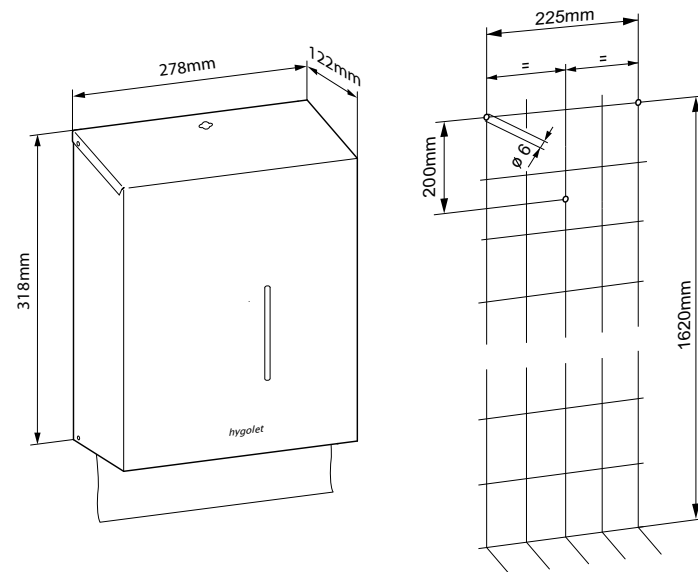

HYGOFOLD

Paper towel dispenser

Paper towel dispenser

- Clean and convenient removal of the paper towel
- Level control through inspection window
- Effortless refilling by folding down the cover
- Guide rail prevents the paper from falling out when the dispenser is open
- For approx. 500 sheets 2 or 3-ply
- Lock prevents unauthorized opening

Consumables

50.903 Paper towels TORK, Z-fold, 2-ply, Cellulose

50.906 Paper towels, V-fold, 2-ply, Cellulose
(Recommendation Hygolet)

W/H/D 278 x 318 x 122 mm

Art. no. 50.706

Team no. 574 038

Part no. 4612 343

Scope of delivery: