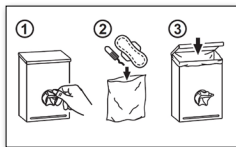

Consumables

- 50.515 Hygobag refills (box of 20 refills with 25 bags)
- 50.535 Wallbox Liners 5.6 liters (box of 5 rolls with 50 bags)
- 50.999 Sticker "How to use"