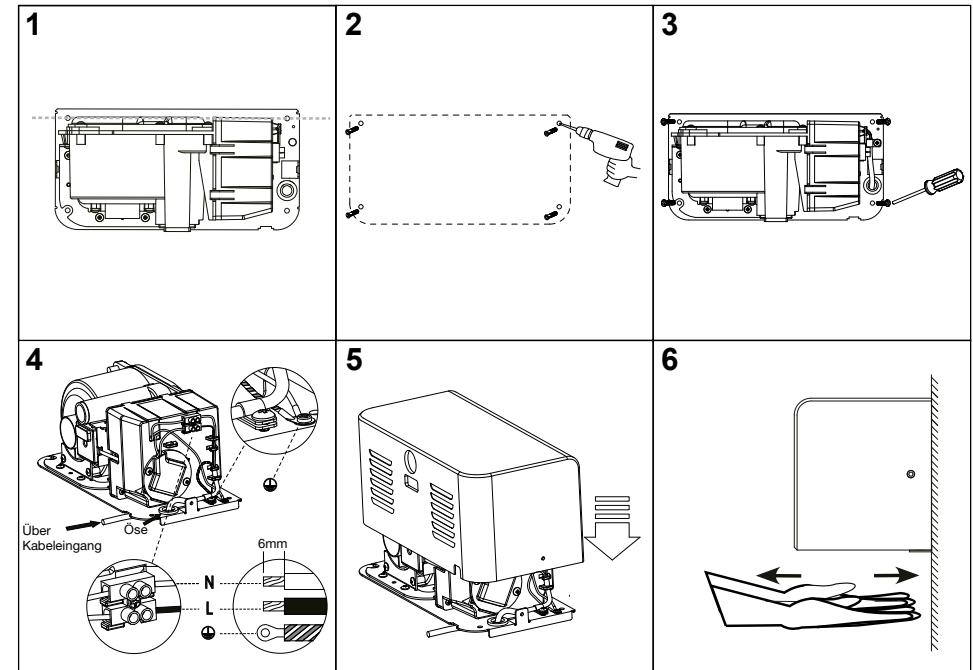

GOODWIND H-DRY

Electric hand dryer

Electronic cold air hand dryer

- Unique and high quality design
- Low power consumption despite strong performance
- Slim and space saving shape
- Durable and efficient brushless motor
- More cost effective than paper towel dispensers
- More hygienic than hot air dryers
- Sensor with automatic on and off

W/H/D 272 x 136 x 123 mm
Part-No. 50.681B Black
50.681S Silver
50.681W White

Scope of delivery: