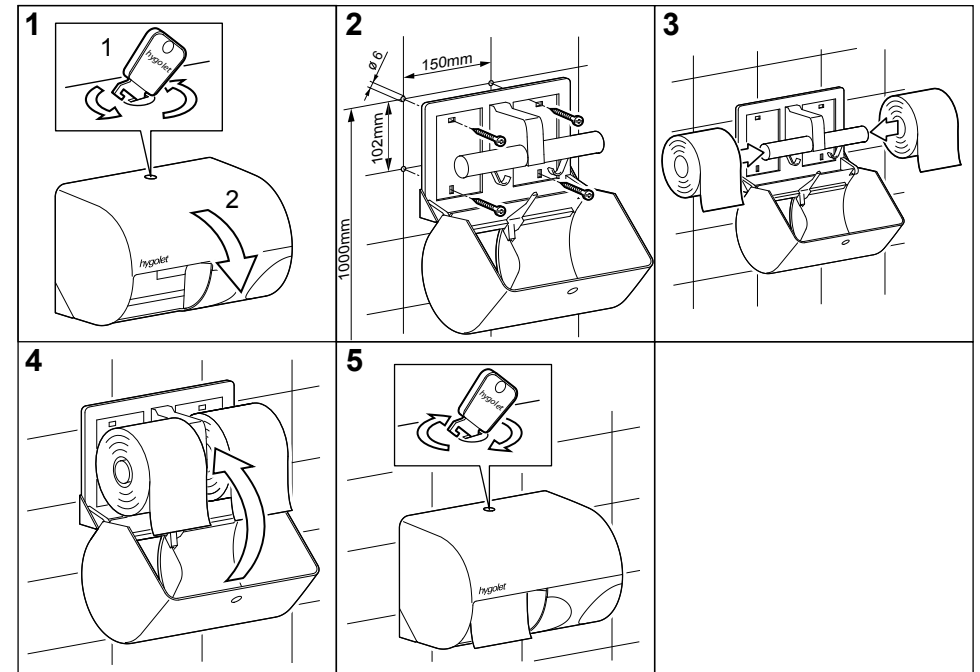

DUOLET H

Toilet paper dispenser

Toilet paper dispenser for 2 rolls

- Stock control through the lower opening
- For 2 rolls of conventional toilet paper
- Simple roll change
- No falling out of the empty roll
- The roll must be completely used up before it can be replaced by the new one
- The paper is protected by the housing and remains clean and dry
- Slanted cover prevents objects of all kinds from being deposited and forgotten
- Lock prevents unauthorized opening

Consumables

- 50.922 Toilet paper 3-ply, Tork, Cellulose, Extra Soft
- 50.923 Toilet paper 3-ply, Oeco Swiss Recycling
- 50.924 Toilet paper 3-ply, Cellulose
- 50.926 Toilet paper 3-ply, Cellulose

W/H/D 260 x 170 x 160 mm

Art. no. 50.759/W

Team no. 574 095

Part no. 4612 164

Scope of delivery: