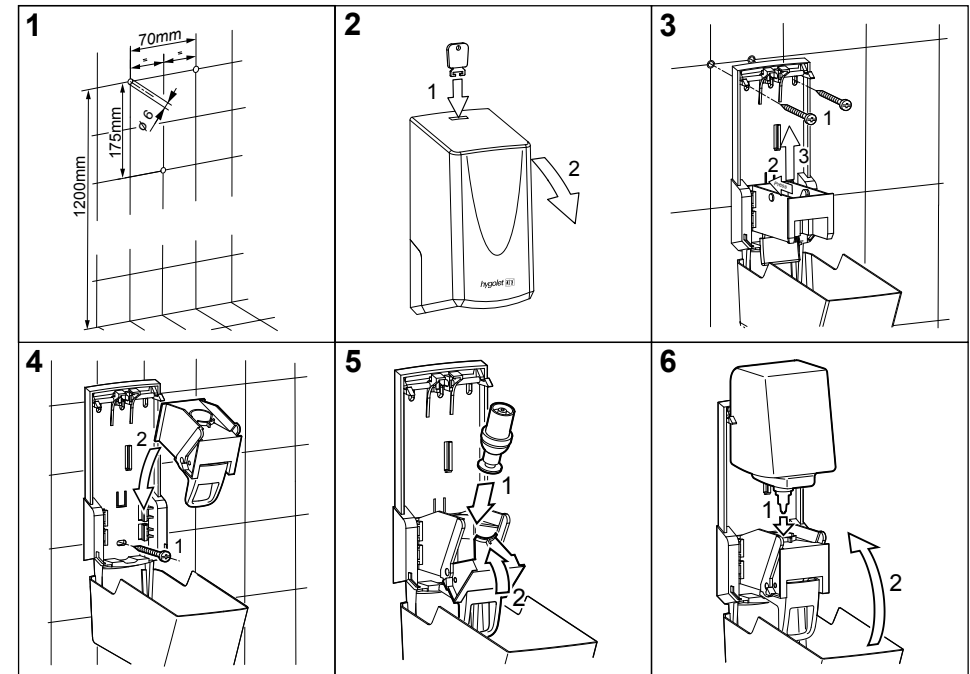

HYGOFOAM

Foam soap dispenser

Foam soap dispenser

- 800ml capacity
- For cartridges or open filling
- More productive than liquid soap
- Level control through the inspection window
- For approx. 2000 doses of 0.4ml each
- Fold-down hinged hood for ease of use and fast service
- Color of the window exchangeable (at extra charge)
- Lock prevents unauthorized opening

Consumables

50.640 Foam cartridge 800 ml
50.641 Concentrated soap 5 L

Spare parts

50.646/B Inner tank for open filling
50.965/S Pump

W/H/D 110 x 275 x 118 mm

Art. no. 50.646
Team no. 574 083
Part no. 4612 134

For open filling, inner tank must be ordered separately

Scope of delivery: