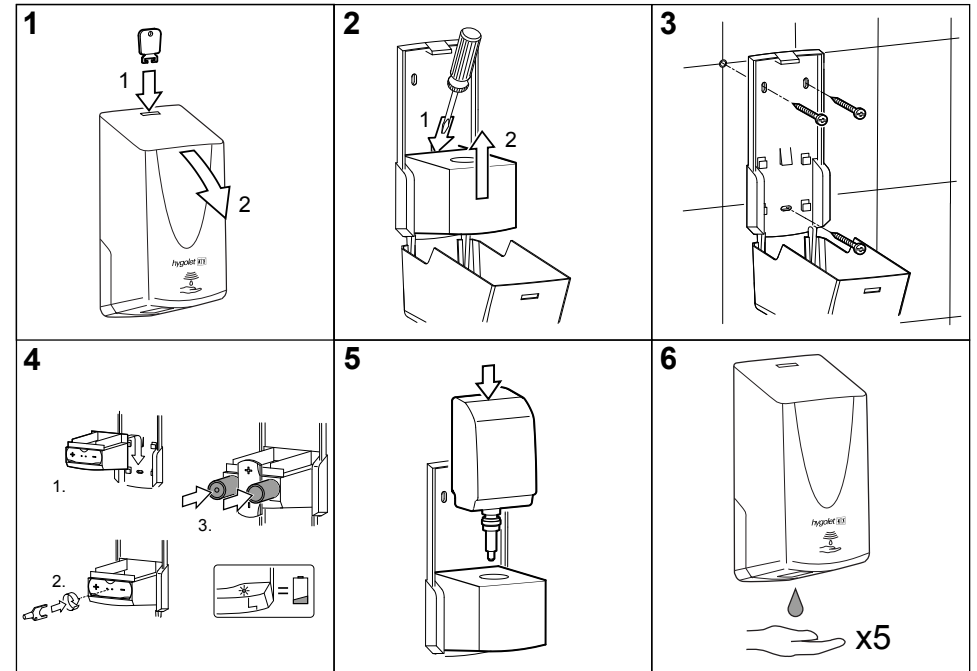

Consumables

50.638 Soap Cream Cosmetic 1000 ml
40.112 Battery LR20

Spare parts

50.981 Pump
50.626/M Battery module

W/H/D 127 x 285 x 118 mm

Art. no. 50.626
Team no. 574 082
Part no. 4612 138

Scope of delivery: