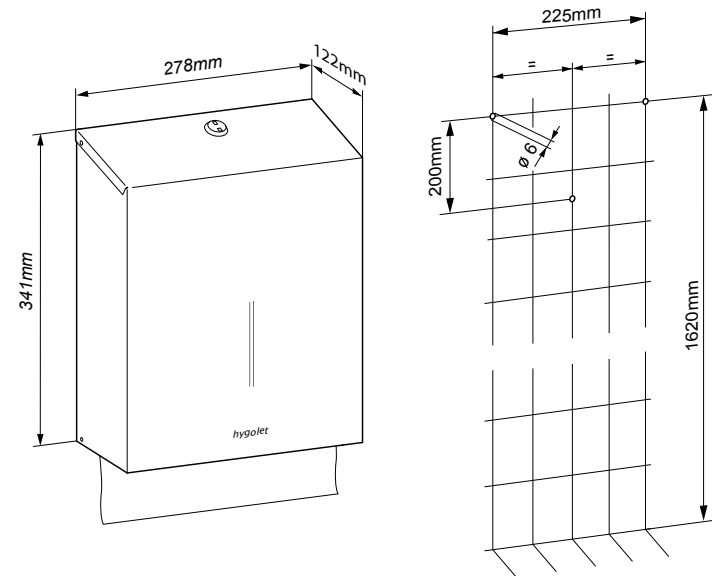

HYGOFOLD

Paper towel dispenser

Paper towel dispenser

- Clean and convenient removal of the paper towel
- Level control through inspection window
- Effortless refilling by folding down the cover
- Guide rail prevents the paper from falling out when the dispenser is open
- For approx. 500 sheets 2 or 3-ply
- Lock prevents unauthorized opening

Consumables

50.903 Paper towels TORK, Z-fold, 2-ply, Cellulose
50.906 Paper towels, V-fold, 2-ply, Cellulose
(Recommendation Hygolet)

W/H/D 278 x 341 x 122 mm

Art. no. 50.705
Team no. 574 053
Part no. 4612 342

Scope of delivery: