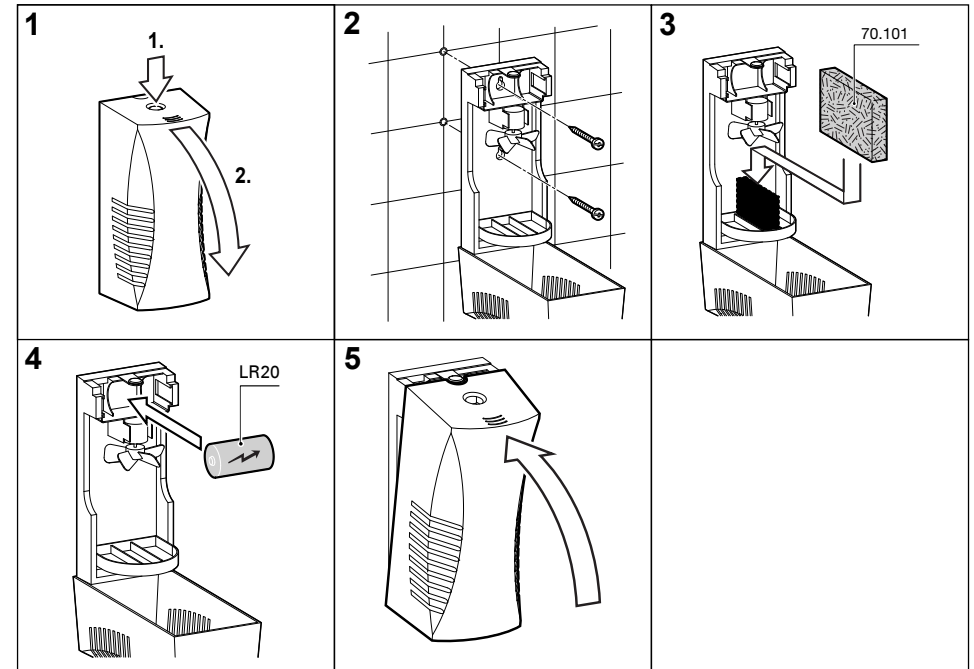

HYGOVENTI

Air freshener

Automatic Air Freshener

The Hygoventi Air Freshener eliminates and prevents unpleasant odors in toilets, cloak-rooms etc. and guarantees pleasant air around the clock.

- Simple assembly/installation
- No aerosols
- Battery operated (1x LR20)
- Environmentally Friendly Tabs
- Easy exchange of the tabs

The tabs are 100% biodegradable. The fragrances are made with essential oils from natural sources.

Product with service offer ([see p. 3](#))

Consumables

70.101 Tab with fragrances:
#7, Jasmine, Grapefruit,
Home Sweet Home, Sensational
40.112 Battery LR20

W/H/D 88 x 210 x 83 mm

Art. no. 70.200

Team no. 574 088

Part no. 4612 190

Scope of delivery: