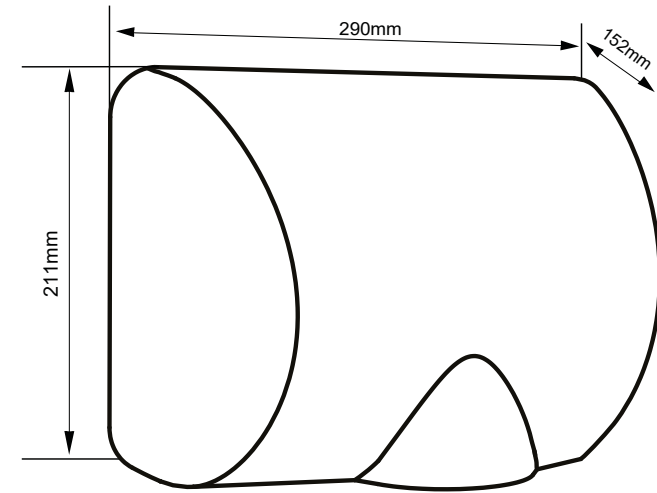

GOODWIND SECO

Electric hand dryer

Electronic cold/hot air hand dryer

- High quality + robust design
- Low power consumption despite strong performance
- Durable and low maintenance
- More cost effective than paper towel dispensers
- Functions as cold and hot air dryer
- Sensor with automatic on and off

W/H/D 290 x 211 x 152 mm
Part-No. 50.680B Black
50.680S Silver
50.680W White

Scope of delivery: