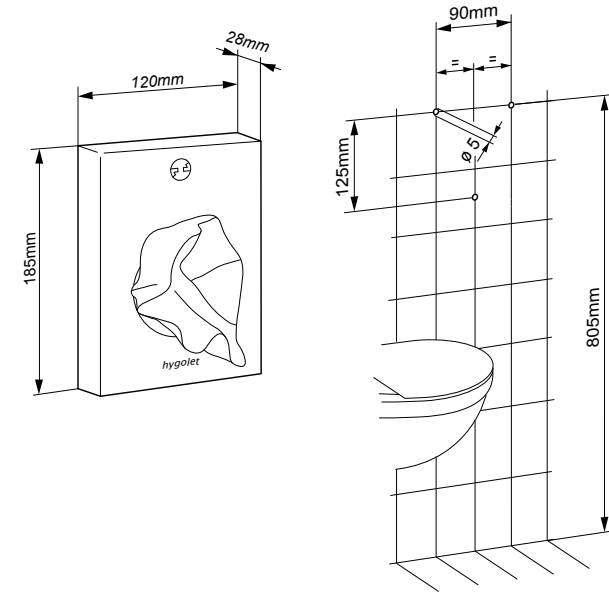

HYGOBAG

Feminine hygiene bag dispenser

The functional, discreet and clean hygiene bag dispenser

- Easy replacement of the refills
- The next bag is automatically pulled out by the folding system
- For gluing or screwing
- Ready for immediate use: 1 filling of 25 bags included
- Lock prevents unauthorized opening

Consumables

50.515 Hygobag refills (box of 20 refills with 25 bags)

W/H/D 120 x 185 x 28 mm

Art. no. 50.500

Team no. 574 031

Part no. 4612 171

Scope of delivery: