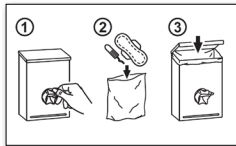

Consumables

- 50.515 Hygobag refills (box of 20 refills with 25 bags)
- 50.535 Wallbox Liners 5.6 liters (box of 5 rolls with 50 bags)
- 50.999 Sticker "How to use"