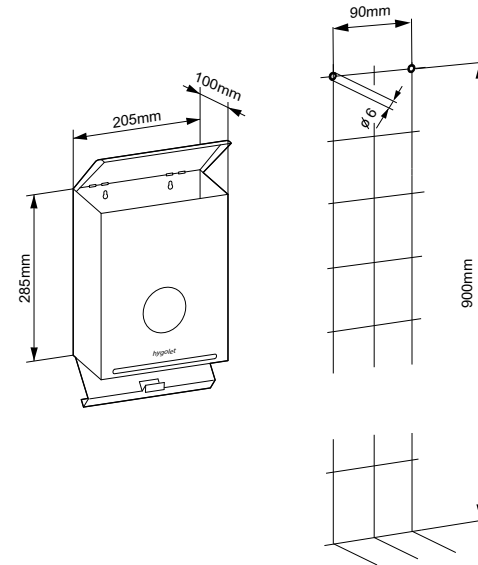

WALLBOX ALL-IN-ONE (AIO)

Feminine hygiene disposal bin / integrated hygiene bag dispenser

Functional disposal bin and hygiene bag dispenser for feminine hygiene

- Wall mounting keeps the toilet floor free for cleaning
- Lateral slot holes for easy positioning of the waste bags
- Easy insertion of the refills
- The hinged lid protects against unpleasant odors
- The container is easy to empty and clean due to the hinged base
- Ready for immediate use: 1 refill of 25 bags and 1 roll of 50 bags included

Consumables

- 50.515 Hygobag refills (box of 20 refills with 25 bags)
- 50.535 Wallbox Liners 5.6 liters (box of 5 rolls with 50 bags)
- 50.999 Sticker "How to use"

W/H/D 205 x 285 x 100 mm
Art. no. 50.524/H
Team no. 574 097
Part no. 4612 377

Scope of delivery: