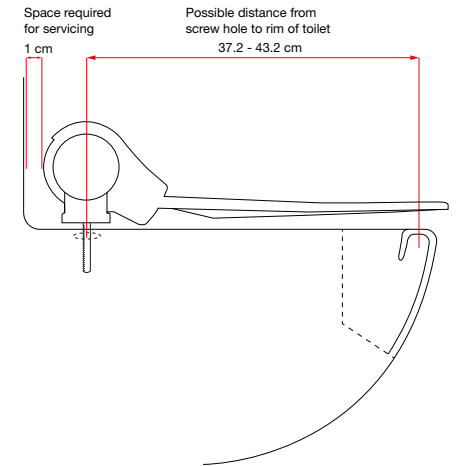

Does the S3500 Fit?