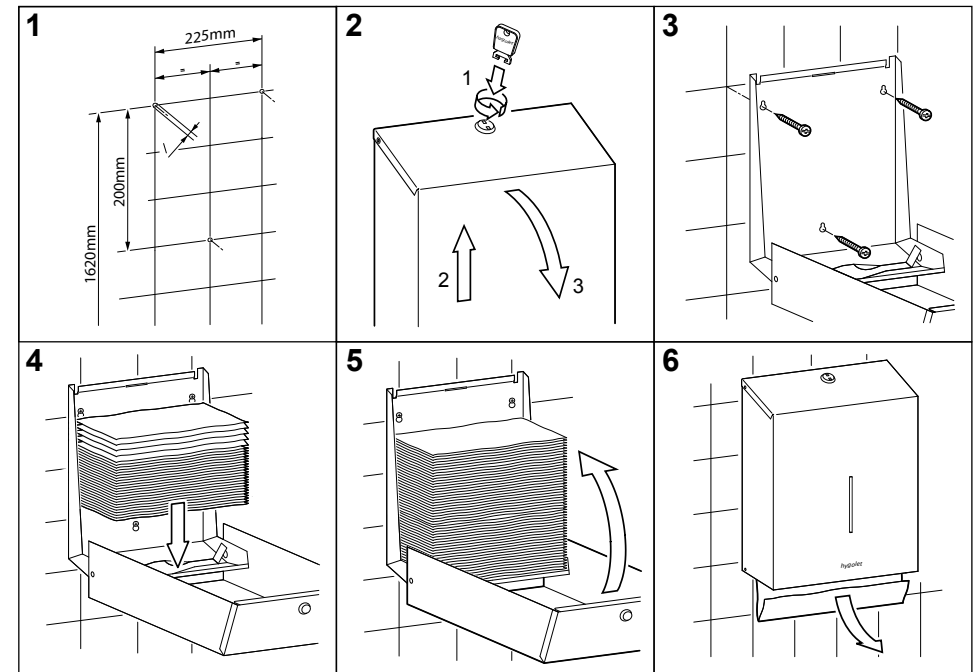

HYGOFOLD

Paper towel dispenser

Paper towel dispenser

- Clean and convenient removal of the paper towel
- Level control through inspection window
- Effortless refilling by folding down the cover
- Guide rail prevents the paper from falling out when the dispenser is open
- For approx. 500 sheets 2 or 3-ply
- Lock prevents unauthorized opening

Consumables

50.903 Paper towels TORK, Z-fold, 2-ply, Cellulose
50.906 Paper towels, V-fold, 2-ply, Cellulose
(Recommendation Hygolet)

W/H/D 278 x 341 x 122 mm

Art. no. 50.705
Team no. 574 053
Part no. 4612 342

Scope of delivery: