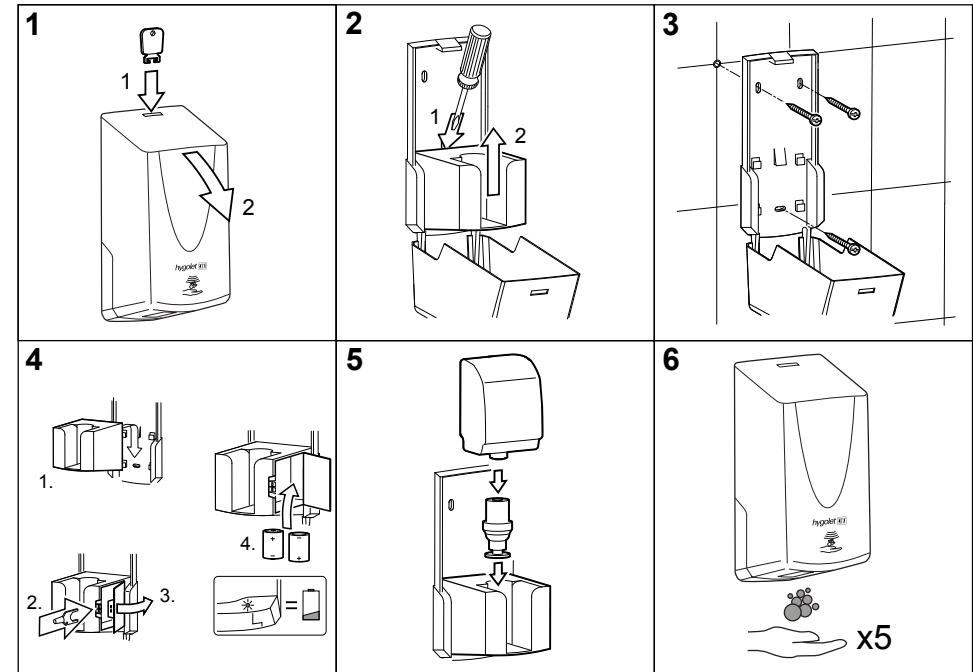

SEATCLEAN SENSOR

Toilet seat cleaner

Foam toilet seat cleaner

In public toilets everyone expects some un-cleanliness. By using a seat cleaner this can be removed without any problems.

- 800ml capacity
- Fast action, immediate cleaning
- Optimal use of the liquid due to foam consistency
- Level control through the inspection window
- Contactless (2x LR20 batteries)
- For approx. 2000 doses of 0.4ml each
- No-drip, patented pump mechanism
- Conforms to EU standards: EN 1275 / EN 1040
- Color of the window exchangeable (at extra charge)
- Lock prevents unauthorized opening

Consumables

80.103 Cartridge 800 ml
40.112 Battery LR20

Spare parts

50.965/P Pump

W/H/D 127 x 285 x 118 mm

Art. no. 50.649
Team no. 574 086
Part no. 4612 157

Scope of delivery: