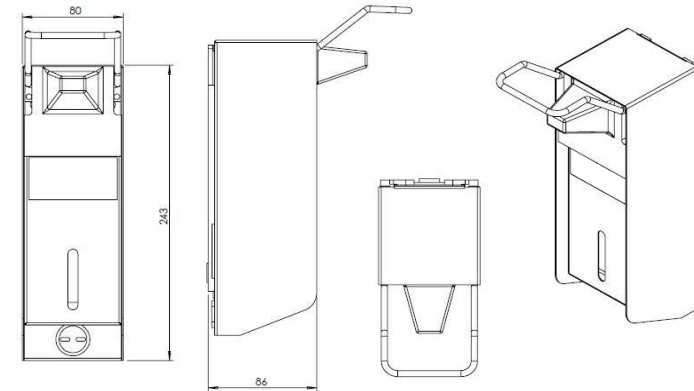

DISINFECTION COLUMN

Disinfection column with dispenser of 500ml

Stainless steel dispenser and column

Hand hygiene begins with washing hands and ends with disinfecting hands. Do not give viruses and bacteria a chance spread, use our hand disinfectant dispenser.

- For cartridges and open filling
- Empty bottle for open filling included
- For liquid disinfectant
- Less dripping due to dispensing as spray mist
- Double base plate for maximum stability
- Can be used with or without viewing panel
- Suitable for operation with arm / elbow
- For positioning at entrances of shopping malls, fitness centers, casinos, office complexes, etc.
- Lock prevents unauthorized opening of the dispenser

Consumables

50.375 HD20 Hand disinfectant 5 L
50.376 HD20 Hand disinfectant 500ml

Spare parts

50.824 Inner tank for open filling
50.973 Spare Pump

W/H/D 300 x 1300 x 400 mm

Part-No. 50.890

Scope of delivery: