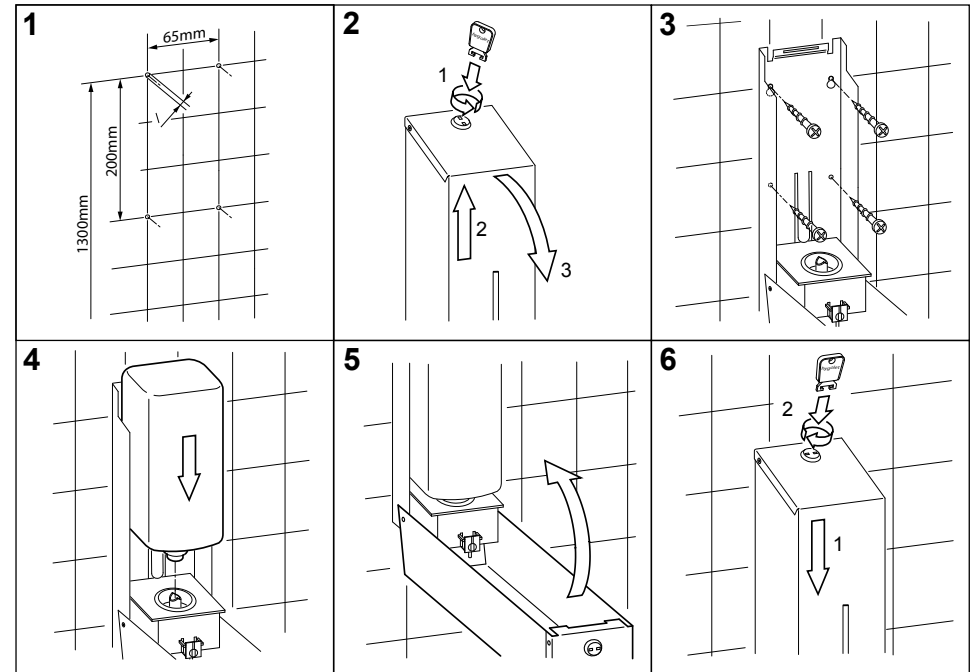

Art. no. 50.650

Team no. 574 051

Part no. 4612 312

Scope of delivery:

HYGOFOLD

Paper towel dispenser

Paper towel dispenser

- Clean and convenient removal of the paper towel
- Level control through inspection window
- Effortless refilling by folding down the cover
- Guide rail prevents the paper from falling out when the dispenser is open
- For approx. 500 sheets 2 or 3-ply
- Lock prevents unauthorized opening