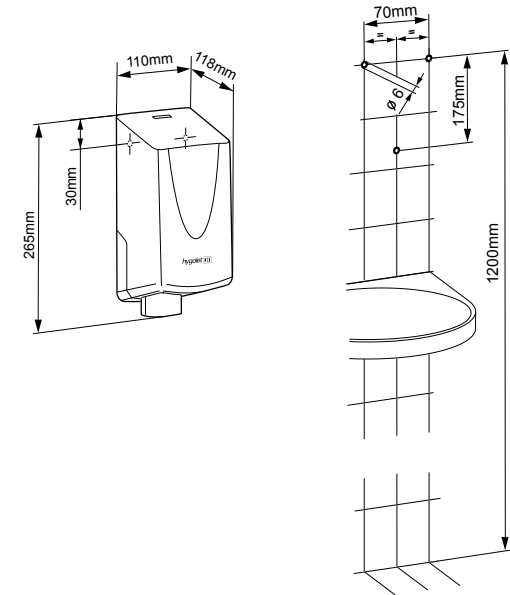

HYGOSOAP STANDARD

Soap/disinfectant dispenser

Multifunctional dispenser for open filling or cartridges

- 1000ml capacity
- Level control through the inspection window
- No contact of the soap with the dispenser
- For approx. 2000 doses of 0.5ml each
- Color of the window exchangeable (at extra charge)
- Lock prevents unauthorized opening

Consumables

1. **Cartridge:**
   50.638 Soap Cream Cosmetic 1000 ml
   Open filling (drum):
   50.370 Liquid soap extra mild 5 L
   50.372 Liquid soap ECO 5L
   50.361 Antibacterial soap 5L
   50.360/v Shampoo/Shower gel Vital 5 L

Spare parts

- 50.634 Pump/Inner tank for open filling
  50.981 Pump

W/H/D 110 x 265 x 118 mm

Art. no. 50.645

Team no. 574 081

Part no. 4612 136

i For open filling the pump and Inner tank to be ordered separately

Alternative for hand disinfectants:
50.634/H Hybrid cartridge (without pump)
50.981 Pump

Consumables
50.375 HD20 Hand disinfectant 5L (drum for open filling)

Scope of delivery: