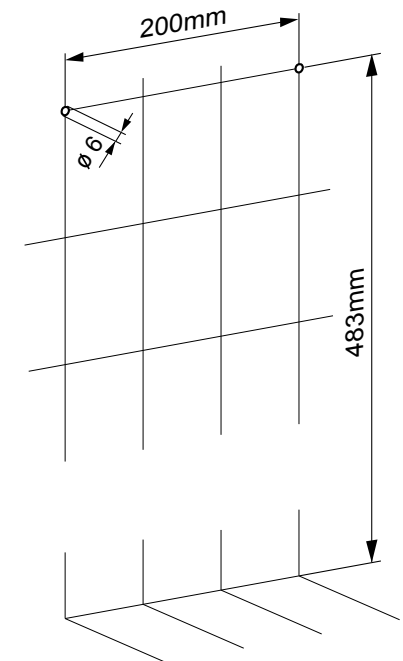

Consumables

50.720 Basket Liners 67 liters

W/H/D 378 x 566 x 252 mm

Art. no. 50.730

Team no. 574 058

Part no. 4612 373

Scope of delivery:

Hygolet Steelline Standard