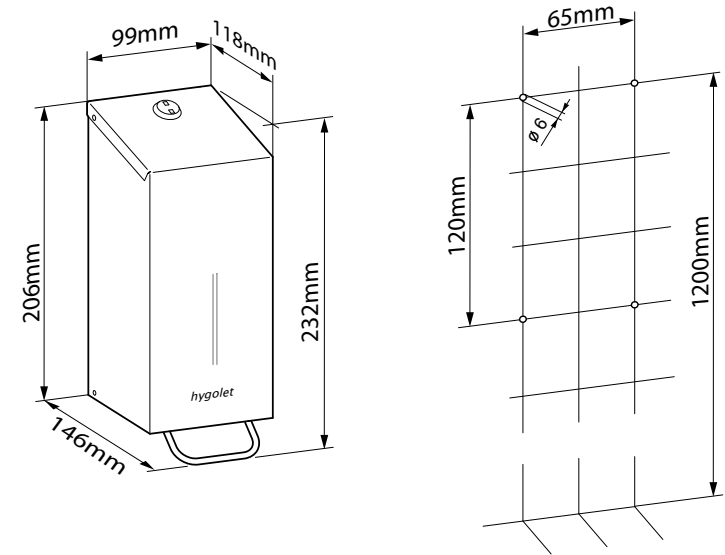

Spare parts

- 50.654/SP/MP/DP Inner tank for open filling

W/H/D 99 x 206 x 118 mm

Art. no. 50.654/S/M/D

Team no. 574 071/072/073

Part no. 4612 306/307/308

Scope of delivery:

VARIOCHROM 600 ML