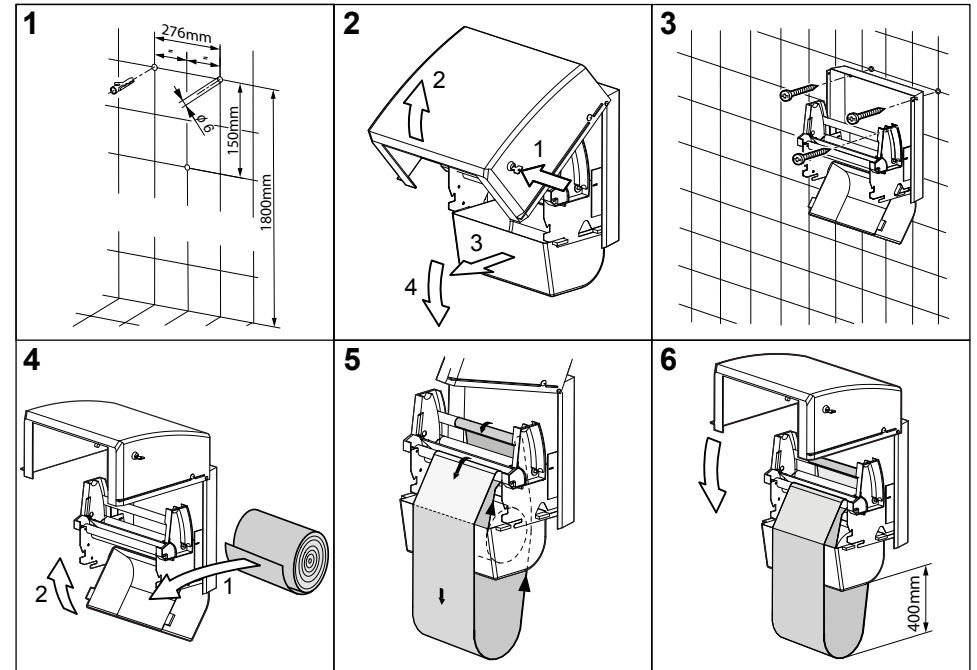

HYGO TOWEL 1000

Cloth towel dispenser

Cloth towel dispenser with hanging loop

Mechanically maintenance-free technology of very high reliability.

- For highly frequented areas
- Loop length adjustable
- Color of the window exchangeable (at extra charge)
- Metal lock prevents unauthorized opening

It is intended for rolls of fabric 35m long and 25cm wide. Sufficient for about 175 uses.

Product with service offer ([see p. 3](#))

W/H/D 410 x 475 x 255 mm

Art. no. 50.659

Team no. 574 093

Part no. 4612 145

Scope of delivery: