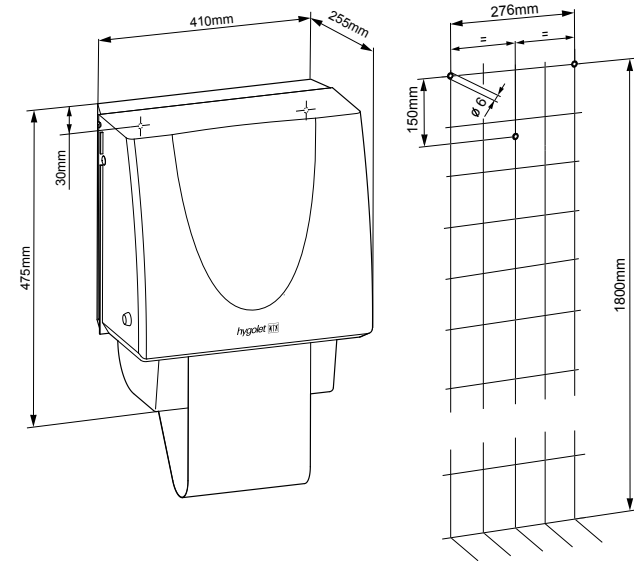

HYGO TOWEL 1000

Cloth towel dispenser

Cloth towel dispenser with hanging loop

Mechanically maintenance-free technology of very high reliability.

- For highly frequented areas
- Loop length adjustable
- Color of the window exchangeable (at extra charge)
- Metal lock prevents unauthorized opening

It is intended for rolls of fabric 35m long and 25cm wide. Sufficient for about 175 uses.

Product with service offer ([see p. 3](#))

W/H/D 410 x 475 x 255 mm

Art. no. 50.659

Team no. 574 093

Part no. 4612 145

Scope of delivery: