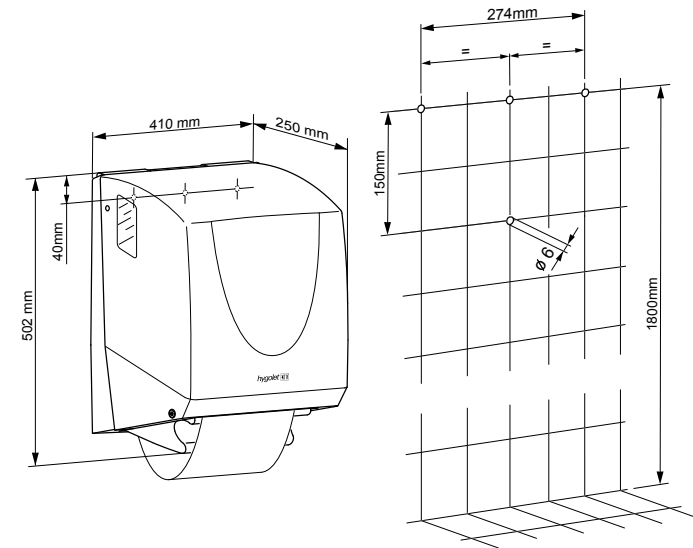

HYGO TOWEL 2000

Cloth towel dispenser

Cloth towel dispenser with automatic cloth feeding

Mechanically maintenance-free technology of very high reliability.

- For highly frequented areas
- Automatic feeding of the cloth roll
- Color of the window exchangeable (at extra charge)
- Metal lock prevents unauthorized opening

It is intended for rolls of fabric 35m long and 25cm wide. Sufficient for about 175 uses.

Product with service offer ([see p. 3](#))

W/H/D 410 x 502 x 250 mm

Art. no. 50.660

Team no. 574 094

Part no. 4612 146

Scope of delivery: