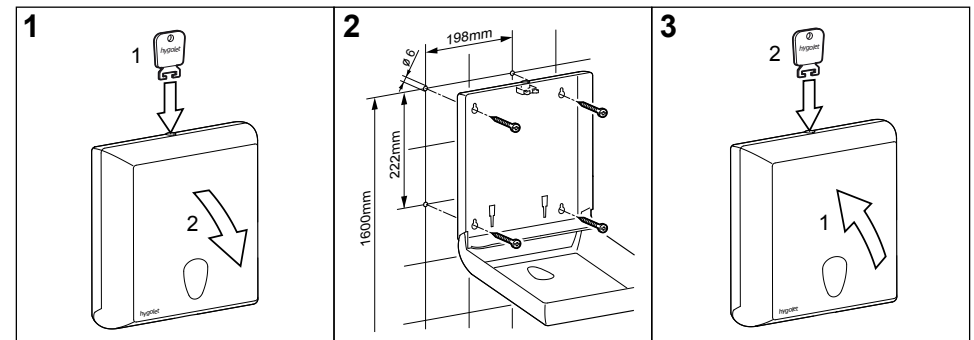

Part no. 4612 142

Scope of delivery:

HYGOPAPER 2.0

Paper towel dispenser

Paper towel dispenser

- Clean and convenient removal of the paper towel
- Level control through the inspection window
- Easy refilling by folding down the cover
- Inner part with guide rail for optimal paper output
- For about 600 sheets
- Lock prevents unauthorized opening