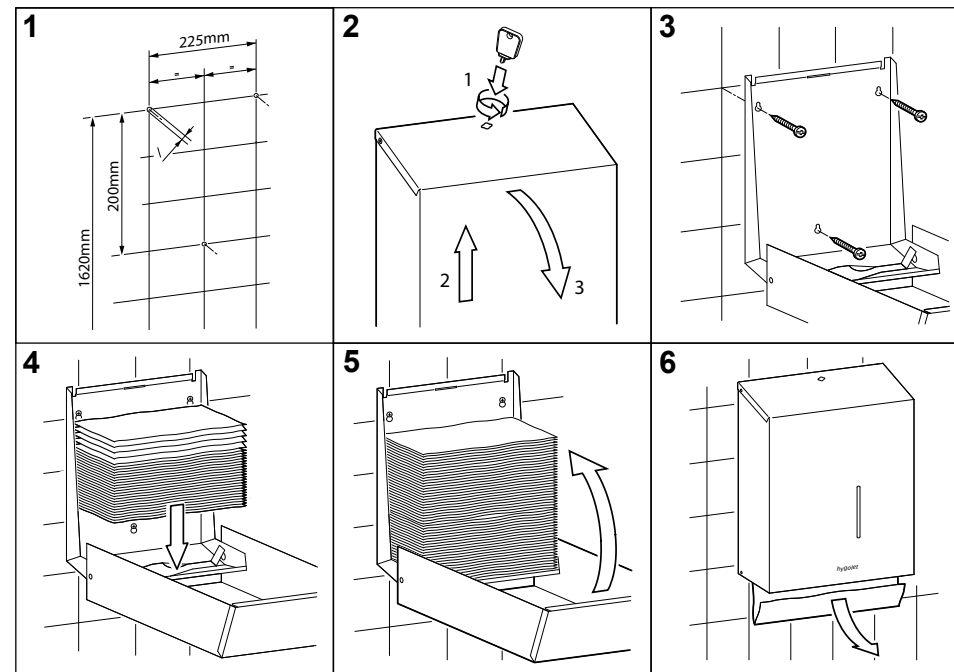

HYGOFOLD

Paper towel dispenser

Paper towel dispenser

- Clean and convenient removal of the paper towel
- Level control through inspection window
- Effortless refilling by folding down the cover
- Guide rail prevents the paper from falling out when the dispenser is open
- For approx. 500 sheets 2 or 3-ply
- Lock prevents unauthorized opening

Consumables

50.903 Paper towels TORK, Z-fold, 2-ply, Cellulose

50.906 Paper towels, V-fold, 2-ply, Cellulose
(Recommendation Hygolet)

W/H/D 278 x 318 x 122 mm

Art. no. 50.706

Team no. 574 038

Part no. 4612 343

Scope of delivery: