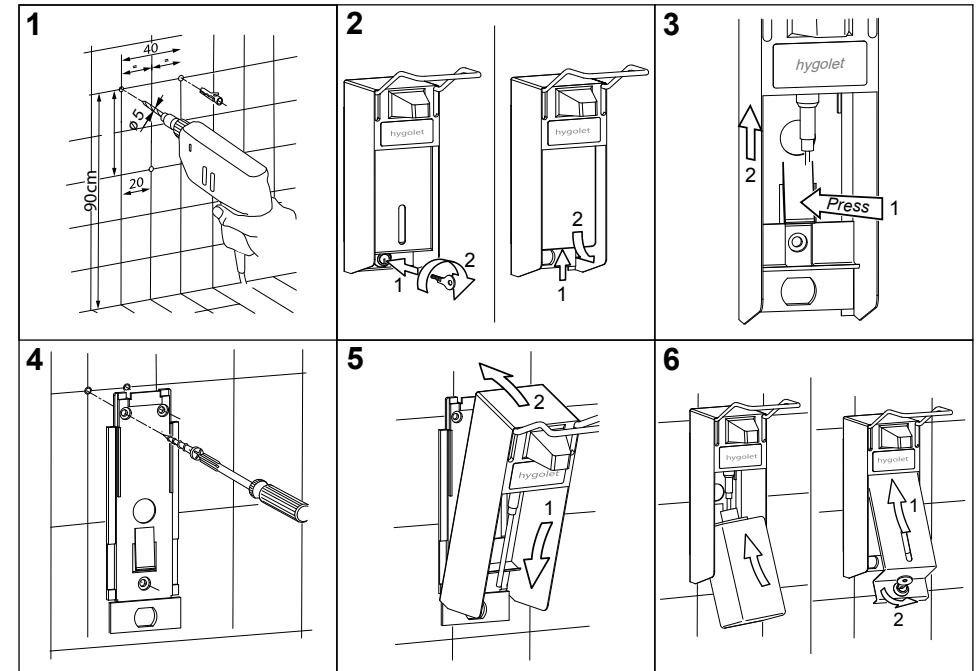

DISINFECTION DISPENSER

Spray seat cleaner / hand disinfectant dispenser

Spray seat cleaner

In public toilets everyone expects some uncleanliness. By using a seat cleaner this can be removed without any problems.

Hand disinfectant dispenser

Hand hygiene begins with washing hands and ends with disinfecting hands. Do not give viruses and bacteria a chance spread, use our hand disinfectant dispenser.

- For cartridges and open filling
- Empty bottle for open filling included
- Fast action, immediate cleaning
- Safe use of the toilet
- Less dripping due to output as spray mist
- Can be used with or without cover
- Lock prevents unauthorized opening

Consumables

- 50.821 Seat Cleaner Cartridge 500 ml
- 50.822 Seat cleaner drum 5 L
- 50.375 HD20 Hand disinfectant 5 L
- 50.376 HD20 Hand disinfectant 500ml

Spare parts

- 50.824 Inner tank for open filling
- 50.973 Spare Pump

W/H/D 80 x 243 x 86 mm

Art. no. 50.820
Team no. 574 062
Part no. 4612 366

Scope of delivery: