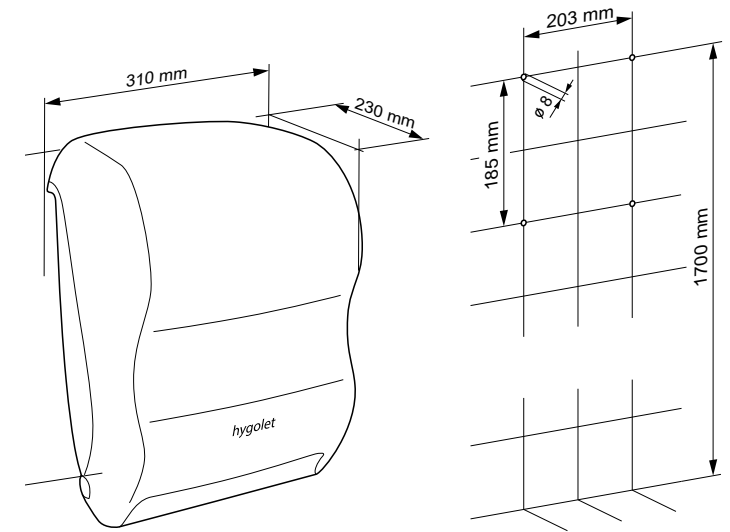

HY-Q SENSOR

Paper towel dispenser

The non-contact Paper towel dispenser

- Economical and reliable
- Contactless (4x LR20 batteries)
- Stainless steel blades cut the paper into even sizes
- White housing with grey side windows
- Control of the remaining roll stock through lateral inspection windows
- Easy exchange of paper rolls
- Adjustable portion length (20, 30, 40cm), standby sensor function, adjustable delay function (0, 1.5, 3 sec), pre-feed option
- Optionally available in other colors (at extra charge)
- Lock prevents unauthorized opening

Consumables

50.916 Paper towel roll 140 m
40.112 Battery LR20

W/H/D 310 x 380 x 230 mm
Art. no. 50.670
Team-Nr. 574 067
Part. no. 4612 165

Scope of delivery: