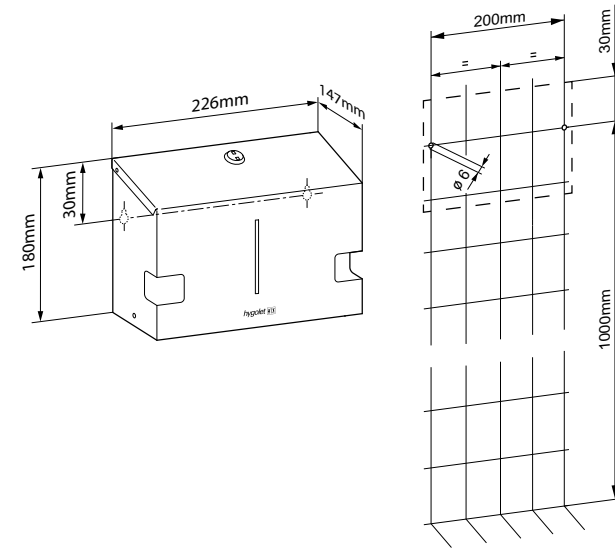

DUOROLL

Toilet paper dispenser

Toilet paper dispenser for 2 rolls

- Stock control through the side openings
- For 2 rolls of conventional toilet paper
- The roll must be completely used up before it can be replaced by the new one
- The paper is protected by the housing and remains clean and dry
- Bracket for improved guidance of the roll
- Simple roll change
- No falling out of the empty roll
- Slanted cover prevents objects of all kinds from being deposited and forgotten
- Lock prevents unauthorized opening

Consumables

- 50.922 Toilet paper 3-ply, Tork, Cellulose, Extra Soft
- 50.923 Toilet paper 3-ply, Oeco Swiss Recycling
- 50.924 Toilet paper 3-ply, Cellulose
- 50.926 Toilet paper 3-ply, Cellulose

W/H/D 226 x 180 x 147 mm
Art. no. 50.749
Team no. 574 064
Part no. 4612 362.000

Scope of delivery: