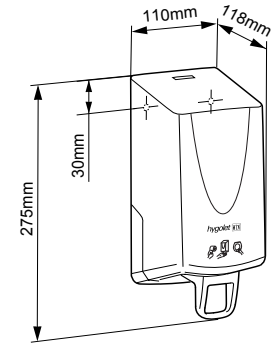

SEATCLEAN

Toilet seat cleaner

Consumables

80.103 Cartridge 800 ml

Spare parts

50.965/P Pump

W/H/D 110 x 275 x 118 mm

Art. no. 50.648

Team no. 574 085

Part no. 4612 158

Foam toilet seat cleaner

In public toilets everyone expects some uncleanliness. By using a seat cleaner this can be removed without any problems.

- 800ml capacity
- Fast action, immediate cleaning
- Optimal use of the liquid due to foam consistency
- Level control through the inspection window
- For approx. 2000 doses of 0.4ml each
- No-drip, patented pump mechanism
- Conforms to EU standards: EN 1275 / EN 1040
- Color of the window exchangeable (at extra charge)
- Lock prevents unauthorized opening

Scope of delivery: