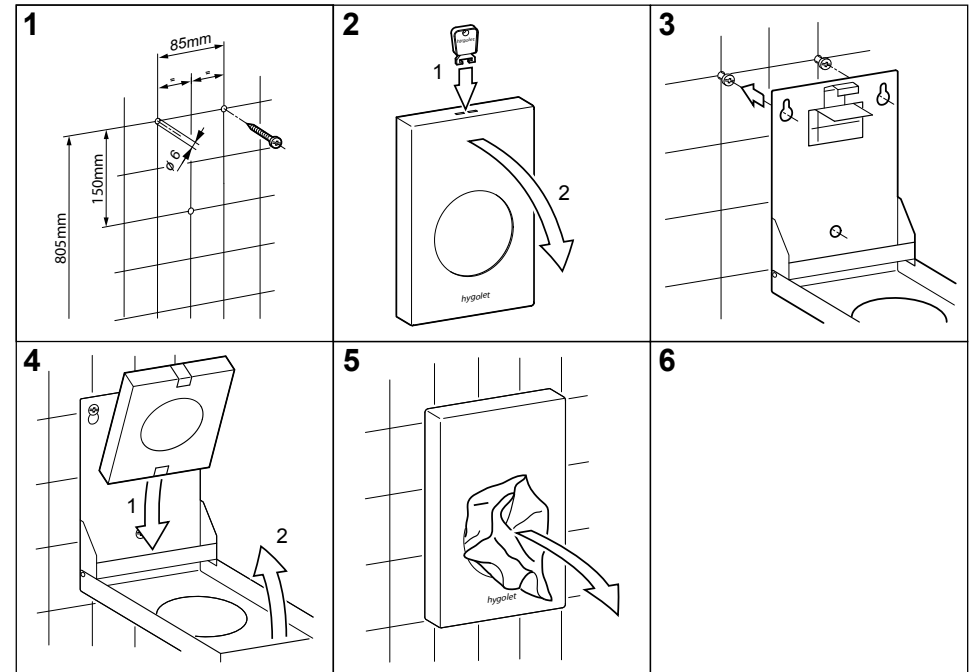

HYGOBAG

Feminine hygiene bag dispenser

The functional, discreet, and clean female hygiene bag dispenser

- Easy insertion of the refills
- The next bag is automatically pulled out by the folding system
- Ready for immediate use: 1 filling of 25 bags included
- Lock prevents unauthorized opening

Consumables

50.515 Hygobag refills (box of 20 refills with 25 bags)

W/H/D 120 x 170 x 28 mm

Art. no. 50.503

Team no. 574 056

Part no. 4612 372

Scope of delivery: