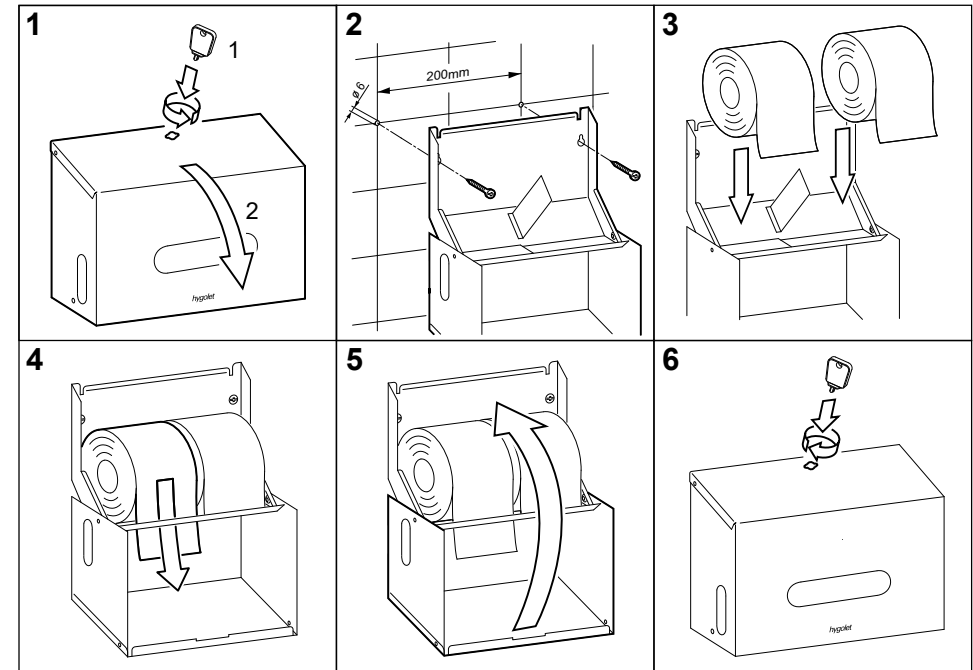

DUOROLL

Toilet paper dispenser

Toilet paper dispenser for 2 rolls

- Stock control through the front opening
- For 2 rolls of conventional toilet paper
- The roll must be completely used up before it can be replaced by the new one
- The paper is protected by the housing and remains clean and dry
- Bracket for better roll guidance
- Easy roll change
- No falling out of the empty roll
- Slanted cover prevents objects of all kinds from being deposited and forgotten
- Lock prevents unauthorized opening

Consumables

- 50.922 Toilet paper 3-ply, Tork, Cellulose, Extra Soft
- 50.923 Toilet paper 3-ply, Oeco Swiss Recycling
- 50.924 Toilet paper 3-ply, Cellulose
- 50.926 Toilet paper 3-ply, Cellulose

W/H/D 227 x 196 x 148 mm

Art. no. 50.748

Team no. 574 065

Part no. 4612 360

Scope of delivery: