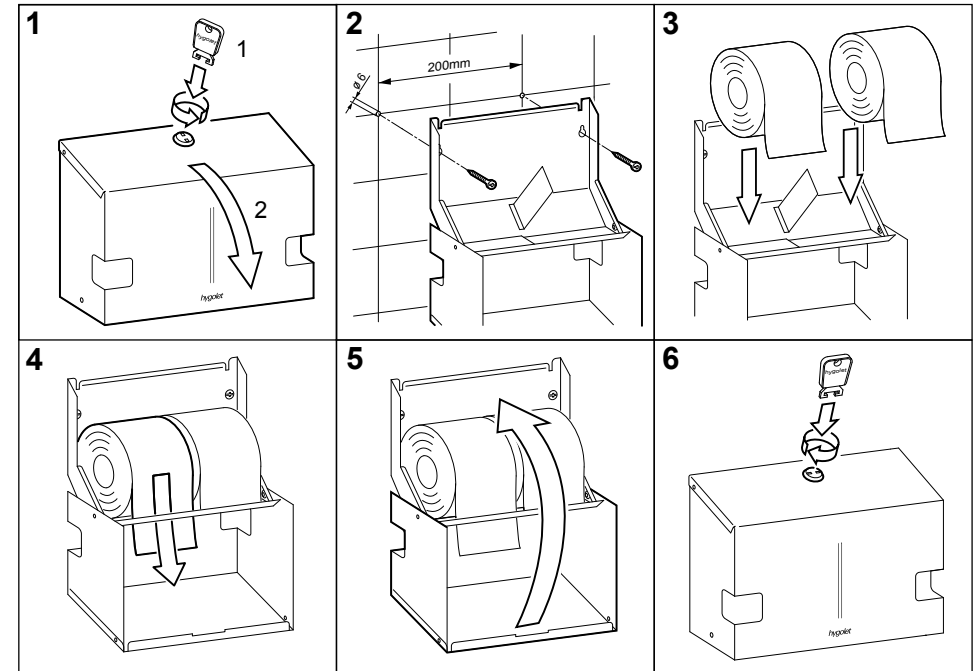

DUOROLL

Toilet paper dispenser

Toilet paper dispenser for 2 rolls

- Stock control through the side openings
- For 2 rolls of conventional toilet paper
- The roll must be completely used up before it can be replaced by the new one
- The paper is protected by the housing and remains clean and dry
- Bracket for improved guidance of the roll
- Simple roll change
- No falling out of the empty roll
- Slanted cover prevents objects of all kinds from being deposited and forgotten
- Lock prevents unauthorized opening

Consumables

- 50.922 Toilet paper 3-ply, Tork, Cellulose, Extra Soft
- 50.923 Toilet paper 3-ply, Oeco Swiss Recycling
- 50.924 Toilet paper 3-ply, Cellulose
- 50.926 Toilet paper 3-ply, Cellulose

W/H/D 226 x 180 x 147 mm
Art. no. 50.749
Team no. 574 064
Part no. 4612 362.000

Scope of delivery: