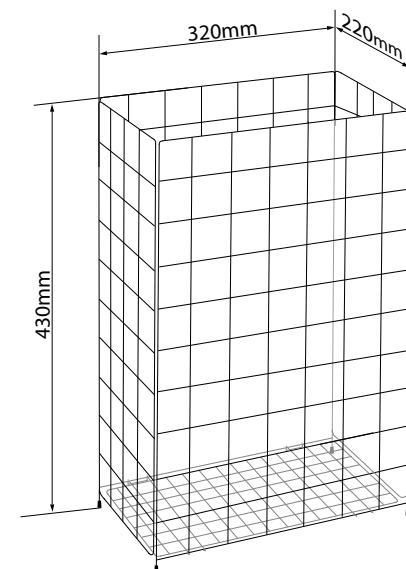

WIRE PAPER BASKET

polished stainless steel

Chrome steel 18/8

For the quick and clean disposal of paper towels, etc.

- For hanging or standing up
- In two sizes, therefore suitable for every room size and requirement
- Liner bags easy to replace

The ideal complement to Hygolet paper towel dispensers.

Ready for immediate use: 5 bags included

Consumables

50.720 Basket Liners 67 liters

50.721 Basket Liners 30 liters

Large (67 liters):

W/H/D 410 x 630 x 260 mm

Art. no. 50.712

Team no. 574 034 520

Part no. 4612 382

Small (30 liters):

W/H/D 320 x 430 x 220 mm

Art. no. 50.713

Team no. 574 033 520

Part no. 4612 381

Scope of delivery: