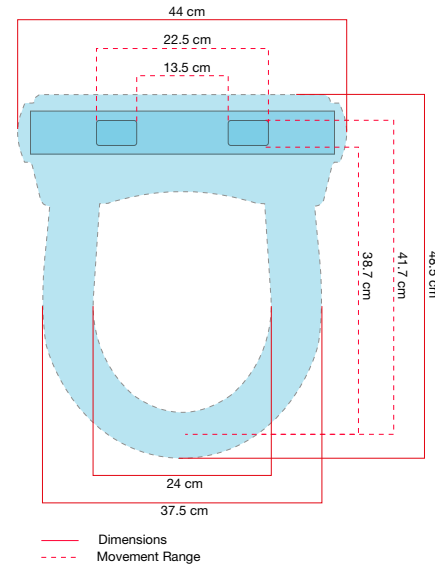

Dimensions & Movement Range