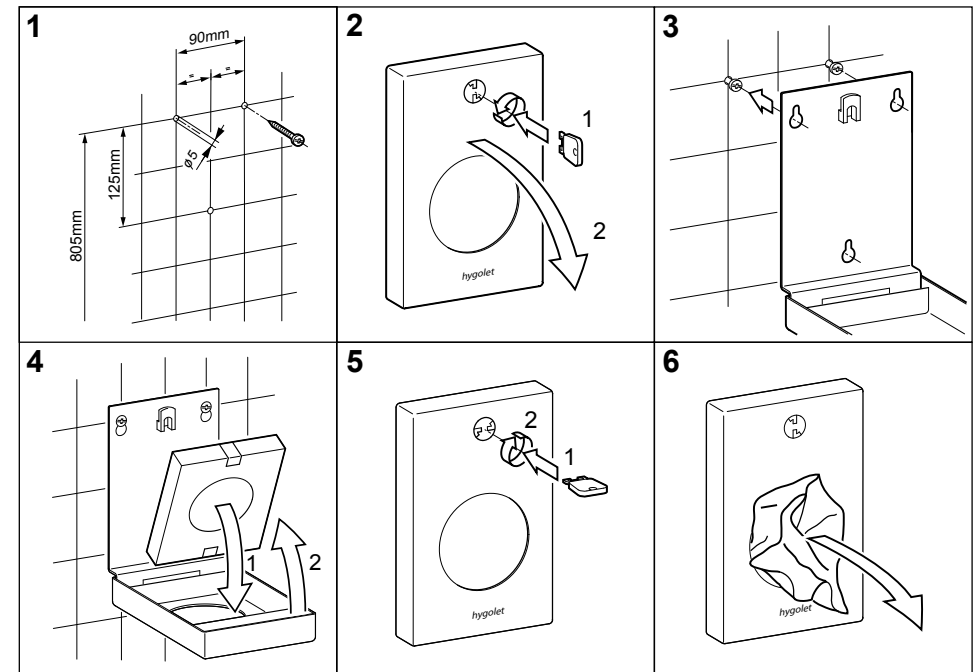

HYGOBAG

Feminine hygiene bag dispenser

The functional, discreet and clean hygiene bag dispenser

- Easy replacement of the refills
- The next bag is automatically pulled out by the folding system
- For gluing or screwing
- Ready for immediate use: 1 filling of 25 bags included
- Lock prevents unauthorized opening

Consumables

50.515 Hygobag refills (box of 20 refills with 25 bags)

W/H/D 120 x 185 x 28 mm

Art. no. 50.500

Team no. 574 031

Part no. 4612 171

Scope of delivery: