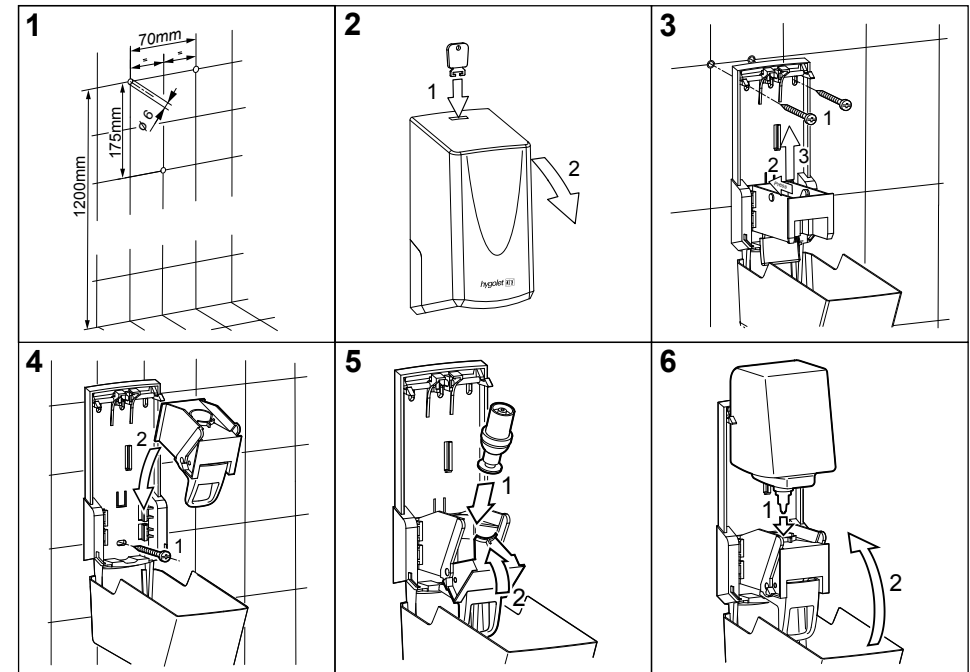

HYGOFOAM

Foam soap dispenser

Foam soap dispenser

- 800ml capacity
- For cartridges or open filling
- More productive than liquid soap
- Level control through the inspection window
- For approx. 2000 doses of 0.4ml each
- Fold-down hinged hood for ease of use and fast service
- Color of the window exchangeable (at extra charge)
- Lock prevents unauthorized opening

Consumables

50.640 Foam cartridge 800 ml
50.641 Concentrated soap 5 L

Spare parts

50.646/B Inner tank for open filling
50.965/S Pump

W/H/D 110 x 275 x 118 mm

Art. no. 50.646
Team no. 574 083
Part no. 4612 134

For open filling, inner tank must be ordered separately

Scope of delivery: