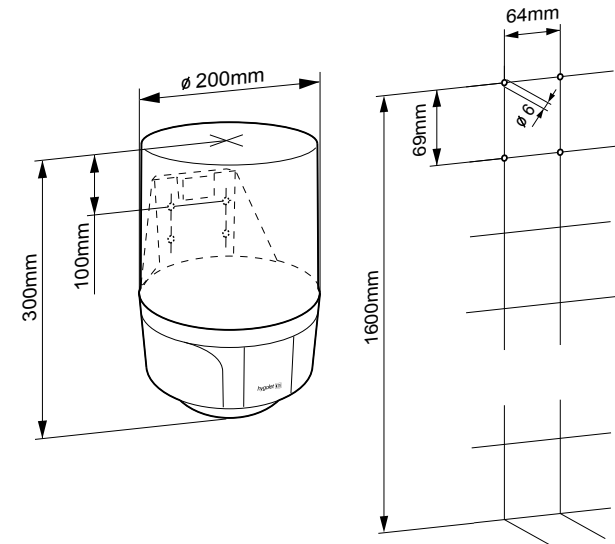

HYGOROLL BOX MIDI

Paper towel dispenser

Central removal of the paper roll

- Serrated bottom edge to tear off the paper
- Made of ABS plastic with a blue transparent cover and a white housing
- Visual inspection of the remaining roll stock
- Easy exchange of the paper rolls
- Lock prevents unauthorized opening

Consumables

50.913 Paper towel roll 130 m

W/H/D 200 x 300 x 200 mm

Art. no. 50.764

Team no. 574 091

Part no. 4612 166

Scope of delivery: