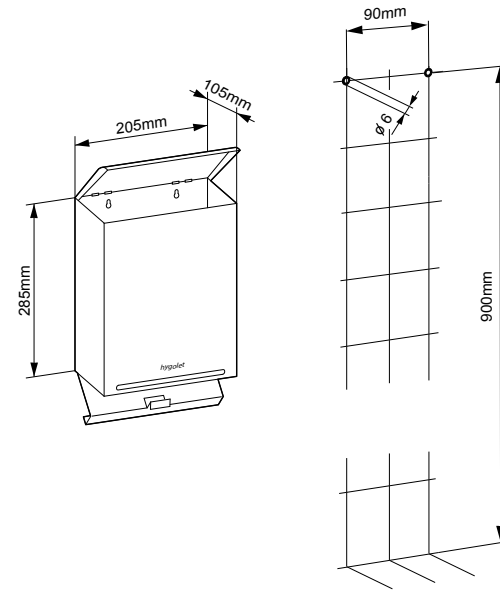

### Consumables

50.535 Wallbox Liners 5.6 liters (box of 5 rolls with 50 bags)

W/H/D 205 x 285 x 100 mm

Art. no. 50.520

Team no. 574 032

Part no. 4612 175

Scope of delivery: