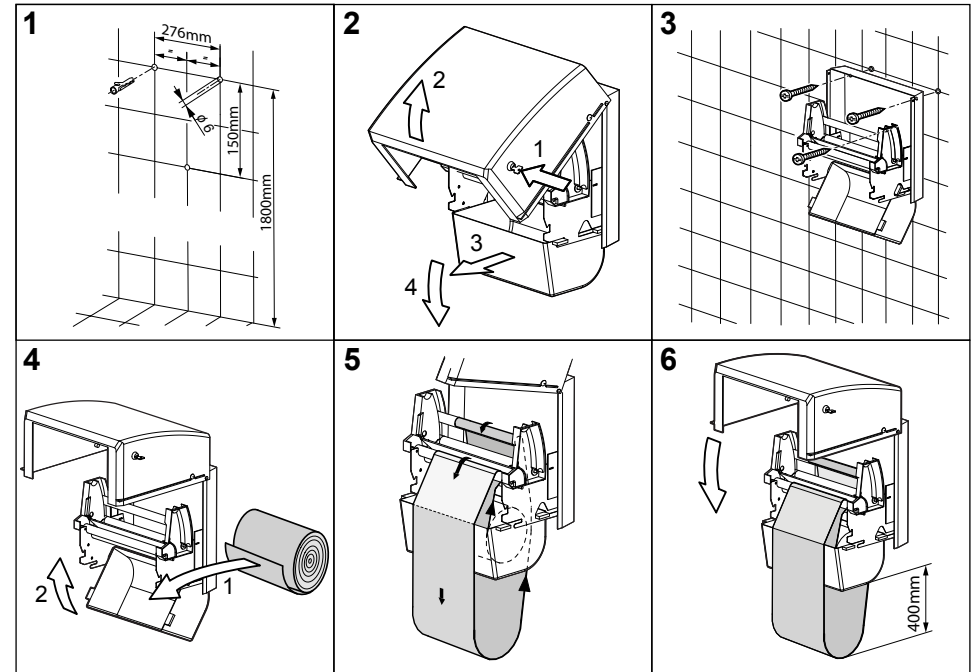

HYGO TOWEL 1000

Cloth towel dispenser

Cloth towel dispenser with hanging loop

Mechanically maintenance-free technology of very high reliability.

- For highly frequented areas
- Loop length adjustable
- Color of the window exchangeable (at extra charge)
- Metal lock prevents unauthorized opening

It is intended for rolls of fabric 35m long and 25cm wide. Sufficient for about 175 uses.

Product with service offer ([see p. 3](#))

W/H/D 410 x 475 x 255 mm

Art. no. 50.659

Team no. 574 093

Part no. 4612 145

Scope of delivery: