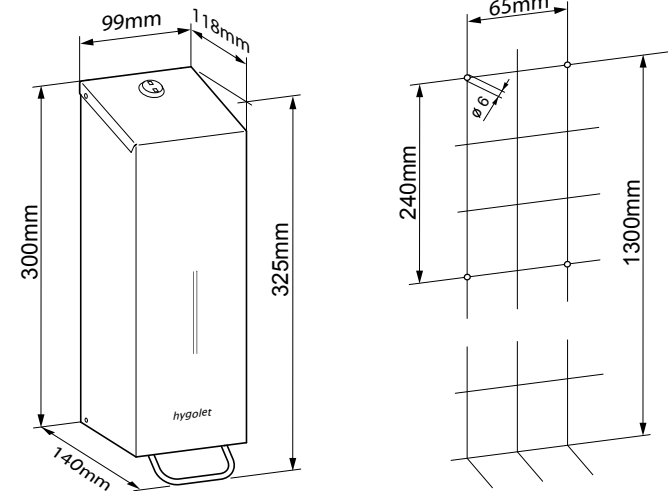

HYGOSOAP

Soap dispenser

Soap dispenser for liquid soap

- 1000ml Capacity
- For cartridges
- Level control through the inspection window
- Lock prevents unauthorized opening

Consumables

50.655 Creme soap 1000ml

W/H/D 99 x 303 x 118 mm

Art. no. 50.650

Team no. 574 051

Part no. 4612 312

Scope of delivery: