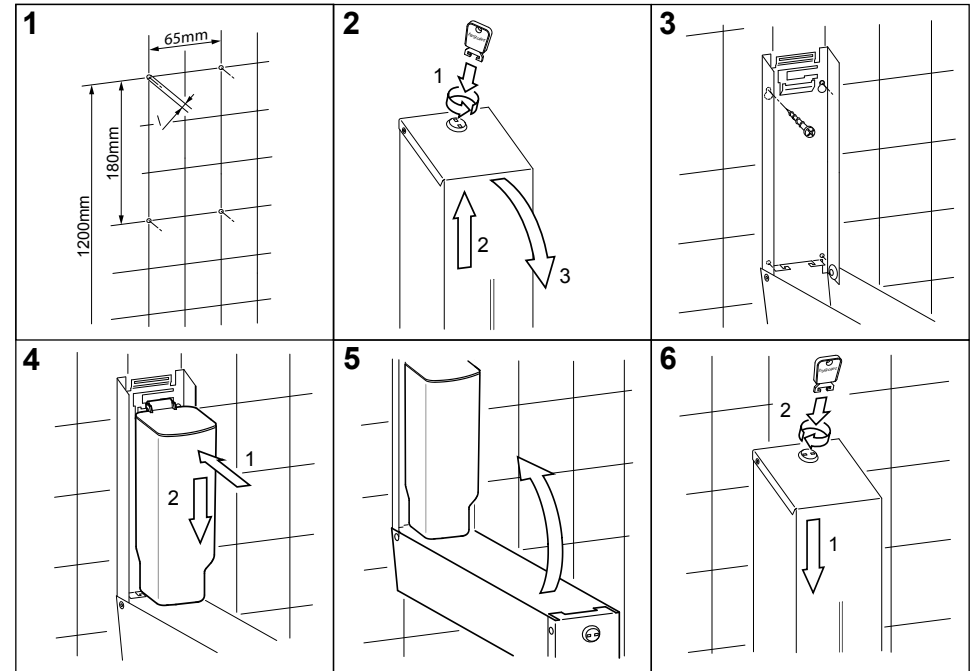

VARIOCHROM 600 ML

Soap / mousse / disinfectant dispenser

Soap / mousse / disinfectant dispenser

- 600ml Capacity
- For open filling
- Level control through the inspection window
- Available as soap, mousse or disinfectant
- Lock prevents unauthorized opening

Dosages:

Soap: approx. 600 Dosages of 1ml
Mousse: approx. 750 Dosages of 0.8ml
Disinfect: approx. 400 to 1200 Dosages of 0.5 to 1.5ml (can be regulated by turning mechanism)

Consumables

- 50.370 Liquid soap extra mild 5 L
- 50.360/v Shampoo/Shower gel Vital 5 L
- 50.641 Concentrated foaming soap 5 L
- 50.375 HD20 Hand disinfectant 5 L

Spare parts

- 50.653/SP/MP/DP Inner tank for open filling

W/H/D 99 x 260 x 118 mm
Art. no. 50.653/S/M/D
Team no. 574 074/075/076
Part no. 4612 311/309/320

Scope of delivery: