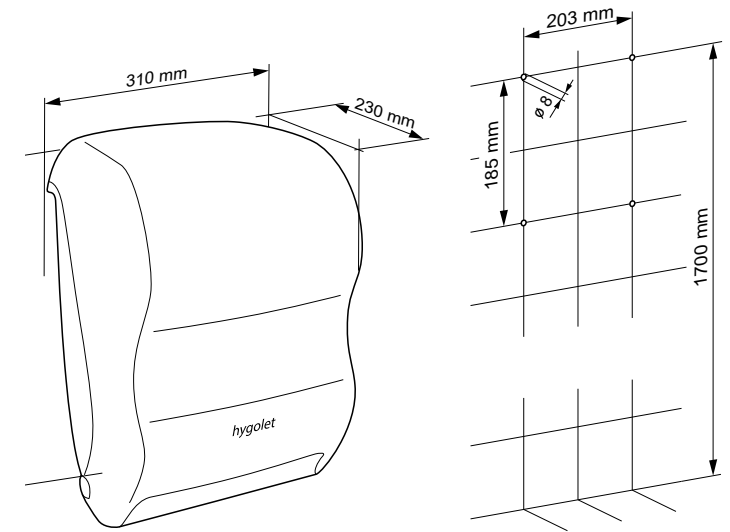

HY-Q SENSOR

Paper towel dispenser

The non-contact Paper towel dispenser

- Economical and reliable
- Contactless (4x LR20 batteries)
- Stainless steel blades cut the paper into even sizes
- White housing with grey side windows
- Control of the remaining roll stock through lateral inspection windows
- Easy exchange of paper rolls
- Adjustable portion length (20, 30, 40cm), standby sensor function, adjustable delay function (0, 1.5, 3 sec), pre-feed option
- Optionally available in other colors (at extra charge)
- Lock prevents unauthorized opening

Consumables

50.916 Paper towel roll 140 m
40.112 Battery LR20

W/H/D 310 x 380 x 230 mm

Art. no. 50.670

Team-Nr. 574 067

Part. no. 4612 165

Scope of delivery: