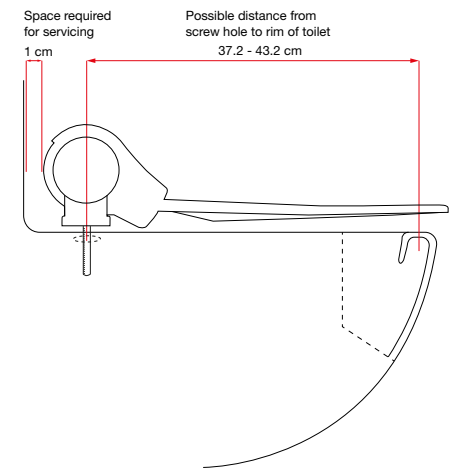

Does the S3500 Fit?