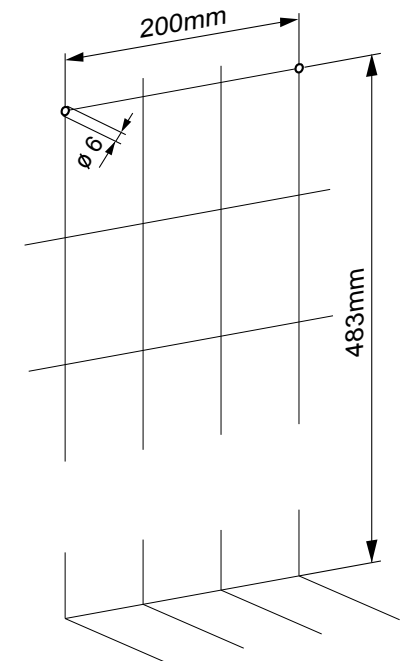

HYGOBOX

Waste Bin

Waste Bin

- Clean and convenient disposal of the paper towel
- Freestanding or with wall mounting
- Anti-slip feet prevent shifting
- Effortless emptying by removing the cover
- For 53 liters capacity
- Insertion frame for optimal positioning of the liner bag
- Ready for immediate use: 1 roll of 25 bags included

Consumables

50.720 Basket Liners 67 liters

W/H/D 378 x 566 x 252 mm

Art. no. 50.730

Team no. 574 058

Part no. 4612 373

Scope of delivery: