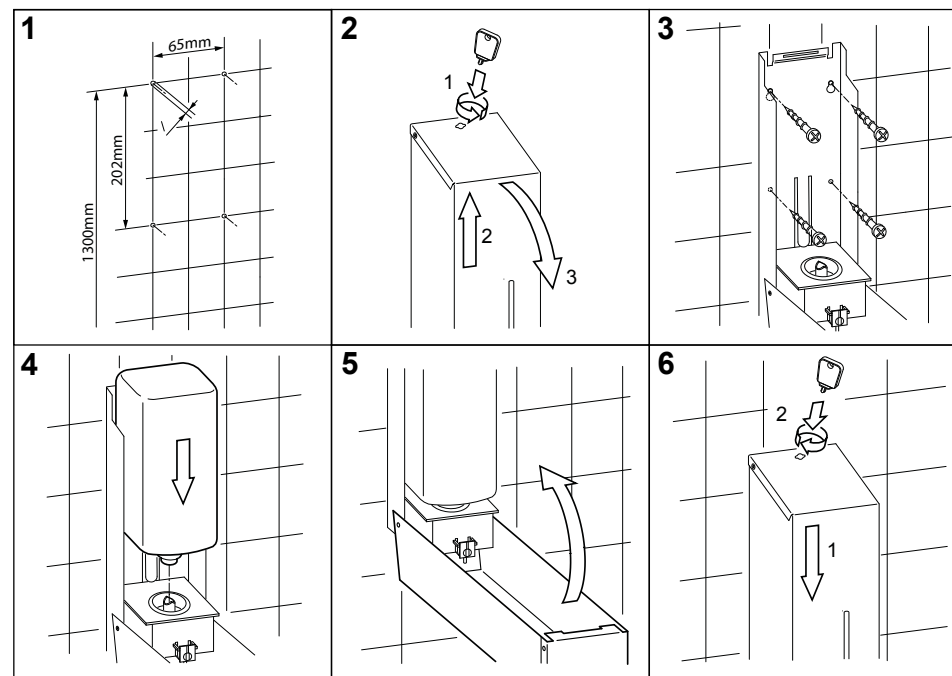

VARIOCHROM 1000 ML

Soap dispenser

Soap dispenser for liquid soap

- 1000ml Capacity
- For cartridges
- Level control through inspection window
- Lock prevents unauthorized opening

Consumables

50.655 Creme soap 1000ml

W/H/D 99 x 303 x 118mm

Art. no. 50.658

Team no. 574 066

Part no. 4612 314

Scope of delivery: