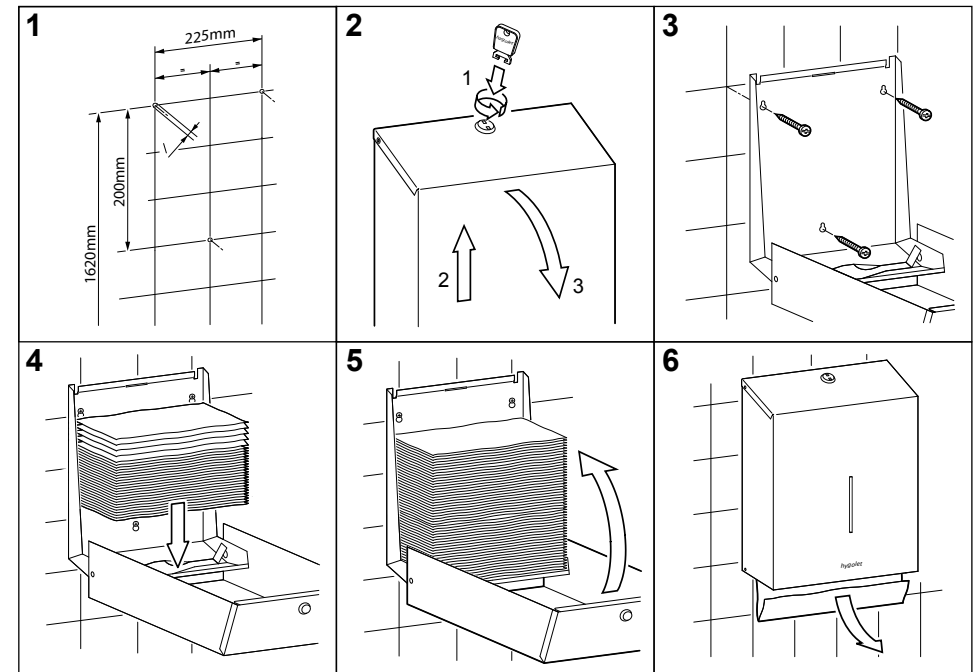

HYGOFOLD

Paper towel dispenser

Paper towel dispenser

- Clean and convenient removal of the paper towel
- Level control through inspection window
- Effortless refilling by folding down the cover
- Guide rail prevents the paper from falling out when the dispenser is open
- For approx. 500 sheets 2 or 3-ply
- Lock prevents unauthorized opening

Consumables

50.903 Paper towels TORK, Z-fold, 2-ply, Cellulose
50.906 Paper towels, V-fold, 2-ply, Cellulose
(Recommendation Hygolet)

W/H/D 278 x 341 x 122 mm

Art. no. 50.705
Team no. 574 053
Part no. 4612 342

Scope of delivery: