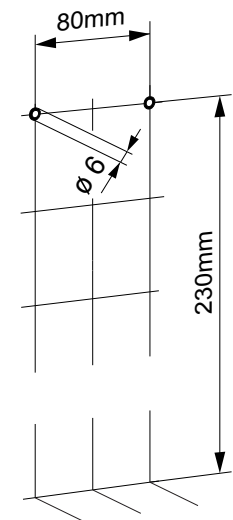

ASTRO

Toilet brush

Wall-mounted closed toilet brush

- Can be placed on the floor or on the wall
- Brush head is completely enclosed
- The removable brush holder is easy to clean
- Handle and brush head are interchangeable and available separately

Consumables

50.801 Spare brush head

50.803 Spare handle with brush head

W/H/D 130 x 385 x 130 mm

Art. no. 50.800

Team no. 574 023

Part no. 4612 161

Scope of delivery: