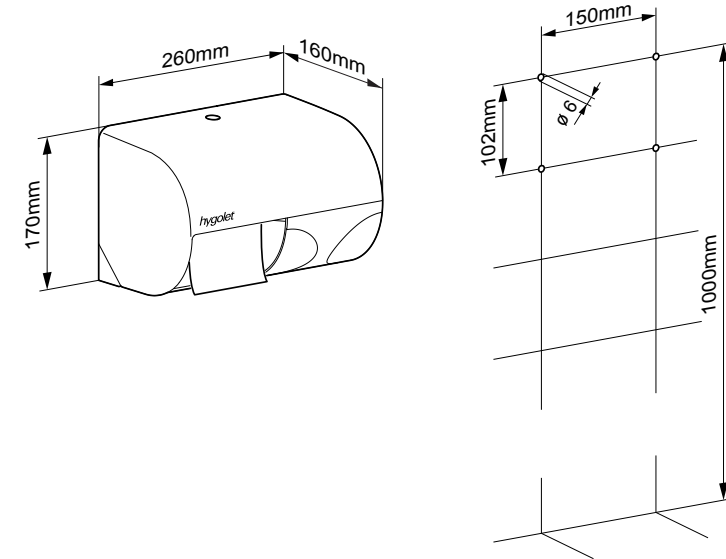

DUOLET H

Toilet paper dispenser

Toilet paper dispenser for 2 rolls

- Stock control through the lower opening
- For 2 rolls of conventional toilet paper
- Simple roll change
- No falling out of the empty roll
- The roll must be completely used up before it can be replaced by the new one
- The paper is protected by the housing and remains clean and dry
- Slanted cover prevents objects of all kinds from being deposited and forgotten
- Lock prevents unauthorized opening

Consumables

- 50.922 Toilet paper 3-ply, Tork, Cellulose, Extra Soft
- 50.923 Toilet paper 3-ply, Oeco Swiss Recycling
- 50.924 Toilet paper 3-ply, Cellulose
- 50.926 Toilet paper 3-ply, Cellulose

W/H/D 260 x 170 x 160 mm

Art. no. 50.759/W

Team no. 574 095

Part no. 4612 164

Scope of delivery: