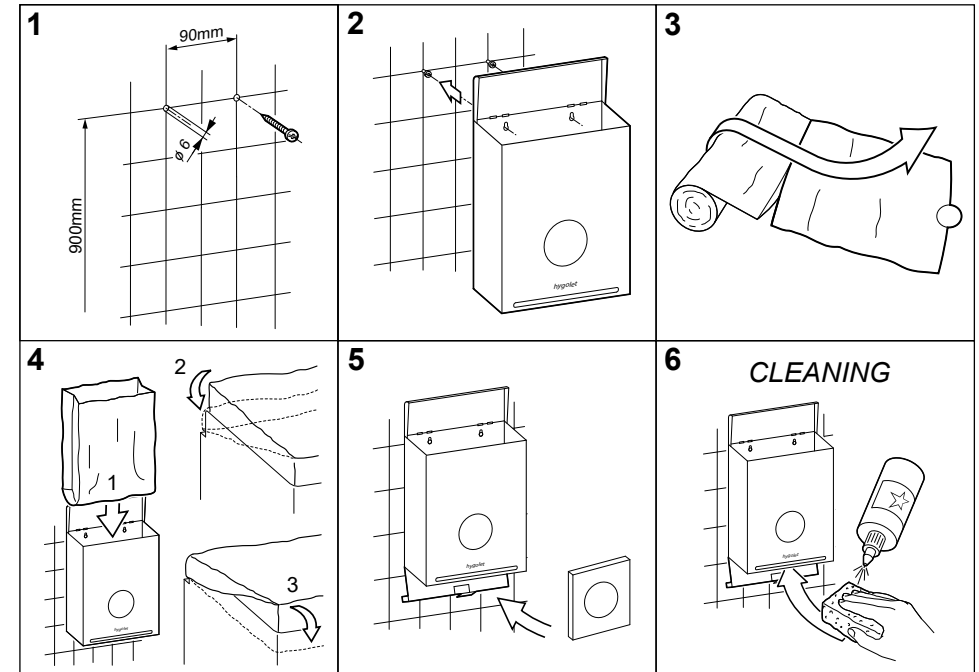

ALL-IN-ONE WALLBOX

Feminine hygiene disposal bin / integrated hygiene bag dispenser

Functional disposal bin and hygiene bag dispenser

- Wall mounting keeps the toilet floor free for cleaning
- Lateral slot holes for easy positioning of the waste bags
- Easy replacement of the refills
- The hinged lid protects against unpleasant odors
- The container is easy to empty and clean due to the hinged base
- Made of electrogalvanized sheet metal
- Ready for immediate use: 1 refill of 25 bags and 1 roll of 50 bags included

Consumables

- 50.515 Hygobag refills (box of 20 refills with 25 bags)
- 50.535 Wallbox Liners 5.6 liters (box of 5 rolls with 50 bags)
- 50.999 Sticker "How to use"

W/H/D 205 x 285 x 100 mm
Art. no. 50.524
Team no. 574 036
Part no. 4612 177

Scope of delivery: