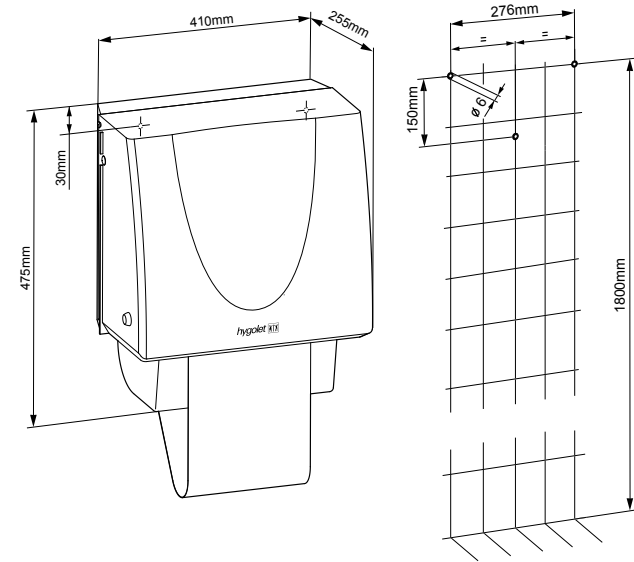

HYGO TOWEL 1000

Cloth towel dispenser

Cloth towel dispenser with hanging loop

Mechanically maintenance-free technology of very high reliability.

- For highly frequented areas
- Loop length adjustable
- Color of the window exchangeable (at extra charge)
- Metal lock prevents unauthorized opening

It is intended for rolls of fabric 35m long and 25cm wide. Sufficient for about 175 uses.

Product with service offer ([see p. 3](#))

W/H/D 410 x 475 x 255 mm

Art. no. 50.659

Team no. 574 093

Part no. 4612 145

Scope of delivery: