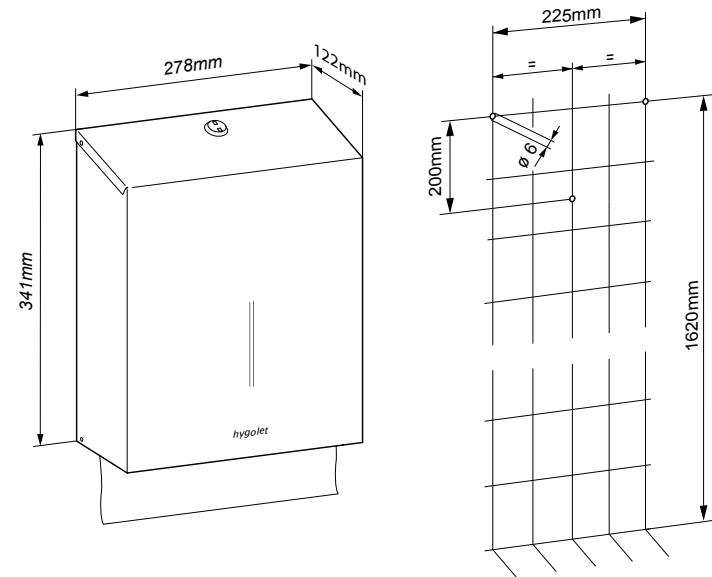

HYGOFOLD

Paper towel dispenser

Paper towel dispenser

- Clean and convenient removal of the paper towel
- Level control through inspection window
- Effortless refilling by folding down the cover
- Guide rail prevents the paper from falling out when the dispenser is open
- For approx. 500 sheets 2 or 3-ply
- Lock prevents unauthorized opening

Consumables

50.903 Paper towels TORK, Z-fold, 2-ply, Cellulose
50.906 Paper towels, V-fold, 2-ply, Cellulose
(Recommendation Hygolet)

W/H/D 278 x 341 x 122 mm

Art. no. 50.705
Team no. 574 053
Part no. 4612 342

Scope of delivery: