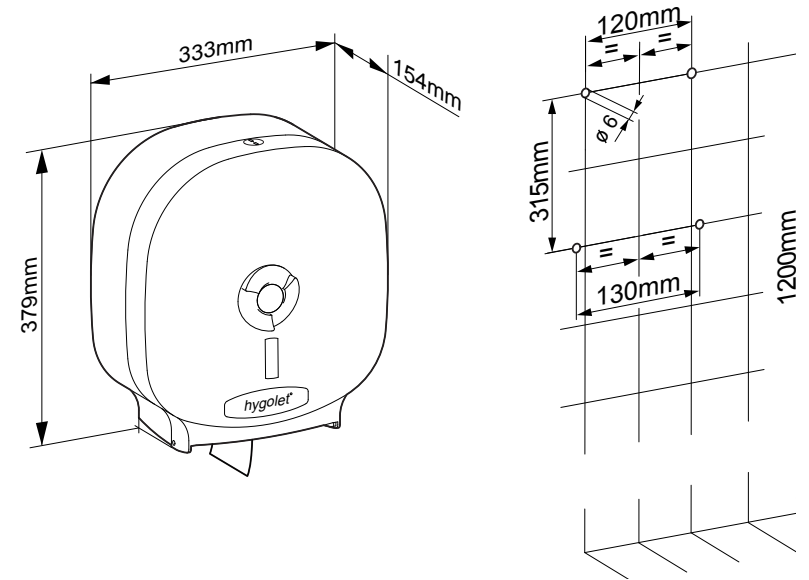

QUADROL

Toilet paper dispenser

Toilet paper dispenser for 4 rolls

- Stock control through the inspection window
- For 4 rolls of conventional toilet paper
- Simple roll change
- No falling out of the empty roll
- The roll must be completely used up before it can be replaced by the new one
- The paper is protected by the housing and remains clean and dry
- Lock prevents unauthorized opening

Consumables

- 50.922 Toilet paper 3-ply, Tork, Cellulose, Extra Soft
- 50.923 Toilet paper 3-ply, Oeco Swiss Recycling
- 50.924 Toilet paper 3-ply, Cellulose
- 50.926 Toilet paper 3-ply, Cellulose

W/H/D 333 x 379 x 154 mm

Art. no. 50.754/W

Team no. 574 096

Part no. 4612 163

Scope of delivery: