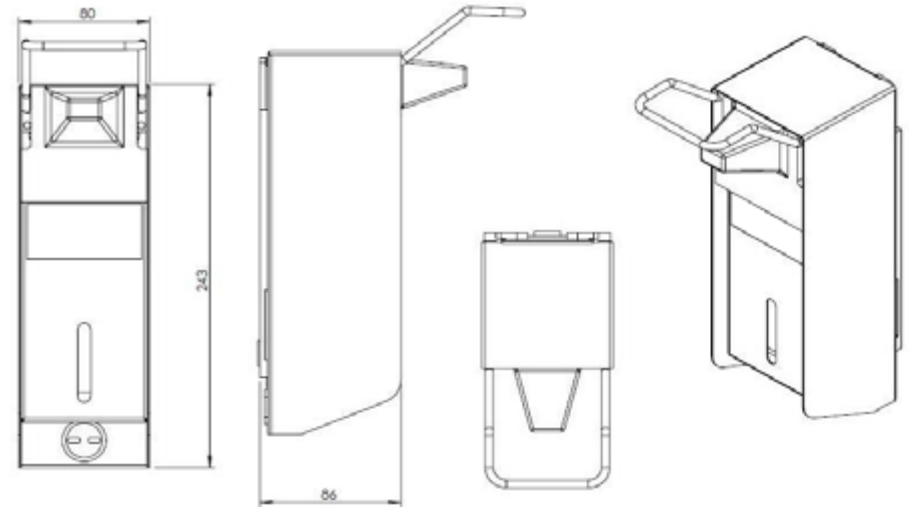

### Spare parts

- 50.824 Inner tank for open filling
- 50.973 Spare Pump

W/H/D 80 x 243 x 86 mm

Art. no. 50.820  
Team no. 574 062  
Part no. 4612 366

Scope of delivery: