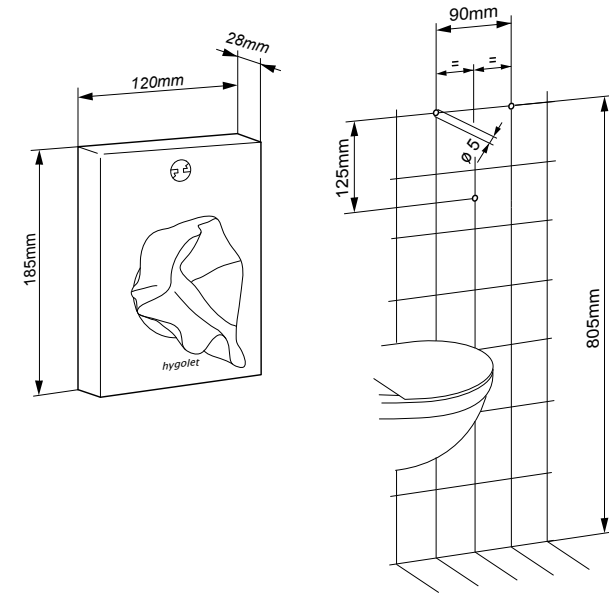

HYGOBAG

Feminine hygiene bag dispenser

The functional, discreet and clean hygiene bag dispenser

- Easy replacement of the refills
- The next bag is automatically pulled out by the folding system
- For gluing or screwing
- Ready for immediate use: 1 filling of 25 bags included
- Lock prevents unauthorized opening

Consumables

50.515 Hygobag refills (box of 20 refills with 25 bags)

W/H/D 120 x 185 x 28 mm

Art. no. 50.500

Team no. 574 031

Part no. 4612 171

Scope of delivery: