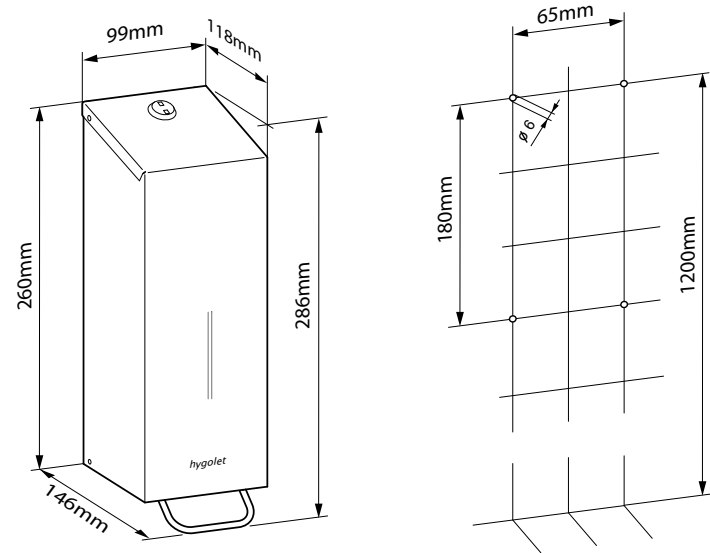

VARIOCHROM 600 ML

Soap / mousse / disinfectant dispenser

Soap / mousse / disinfectant dispenser

- 600ml Capacity
- For open filling
- Level control through the inspection window
- Available as soap, mousse or disinfectant
- Lock prevents unauthorized opening

Dosages:

Soap: approx. 600 Dosages of 1ml
Mousse: approx. 750 Dosages of 0.8ml
Disinfect: approx. 400 to 1200 Dosages of 0.5 to 1.5ml (can be regulated by turning mechanism)

Consumables

- 50.370 Liquid soap extra mild 5 L
- 50.360/v Shampoo/Shower gel Vital 5 L
- 50.641 Concentrated foaming soap 5 L
- 50.375 HD20 Hand disinfectant 5 L

Spare parts

- 50.653/SP/MP/DP Inner tank for open filling

W/H/D 99 x 260 x 118 mm
Art. no. 50.653/S/M/D
Team no. 574 074/075/076
Part no. 4612 311/309/320

Scope of delivery: