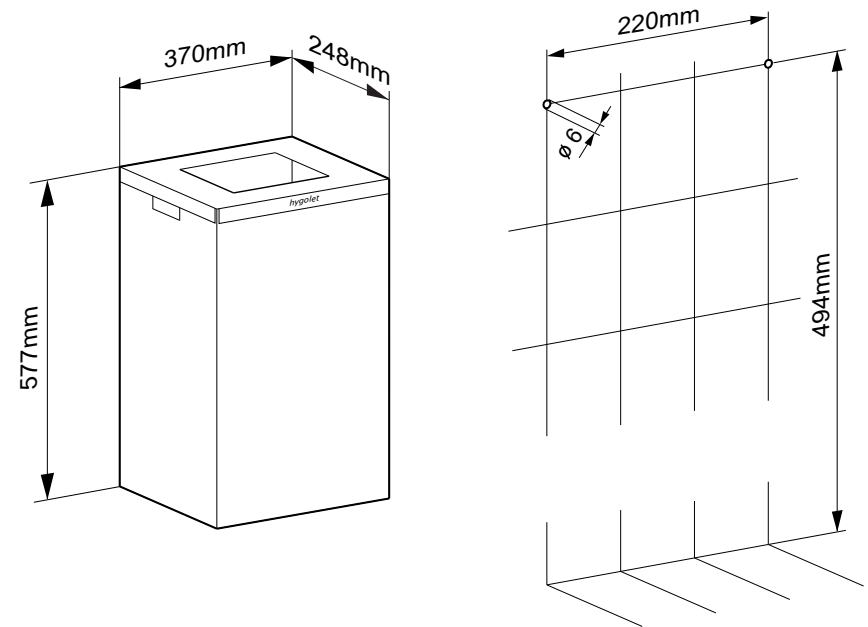

W/H/D 370 x 577 x 248 mm

Art. no. 50.732

Team no. 574 058

Part no. 4612 373

Scope of delivery: