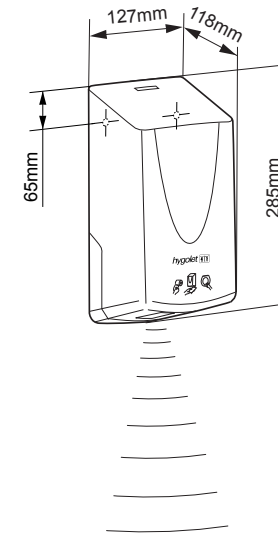

SEATCLEAN SENSOR

Toilet seat cleaner

Foam toilet seat cleaner

In public toilets everyone expects some un-cleanliness. By using a seat cleaner this can be removed without any problems.

- 800ml capacity
- Fast action, immediate cleaning
- Optimal use of the liquid due to foam consistency
- Level control through the inspection window
- Contactless (2x LR20 batteries)
- For approx. 2000 doses of 0.4ml each
- No-drip, patented pump mechanism
- Conforms to EU standards: EN 1275 / EN 1040
- Color of the window exchangeable (at extra charge)
- Lock prevents unauthorized opening

Consumables

80.103 Cartridge 800 ml
40.112 Battery LR20

Spare parts

50.965/P Pump

W/H/D 127 x 285 x 118 mm

Art. no. 50.649
Team no. 574 086
Part no. 4612 157

Scope of delivery: