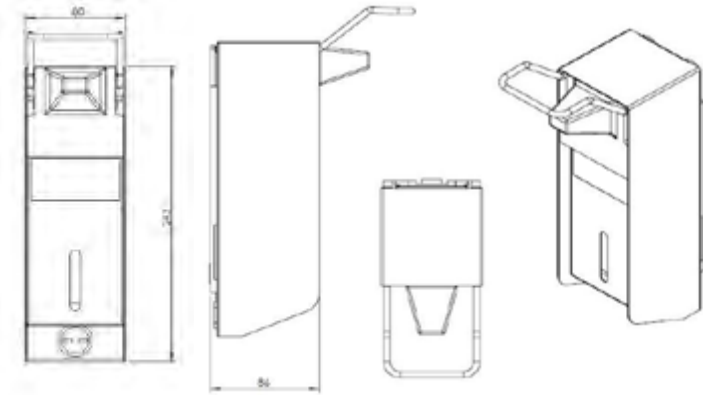

DISINFECTION COLUMN

Disinfection column with dispenser of 500ml

Stainless steel dispenser and column

Hand hygiene begins with washing hands and ends with disinfecting hands. Do not give viruses and bacteria a chance spread, use our hand disinfectant dispenser.

- For cartridges and open filling
- Empty bottle for open filling included
- For liquid disinfectant
- Less dripping due to dispensing as spray mist
- Double base plate for maximum stability
- Can be used with or without viewing panel
- Suitable for operation with arm / elbow
- For positioning at entrances of shopping malls, fitness centers, casinos, office complexes, etc.
- Lock prevents unauthorized opening of the dispenser

Consumables

50.375 HD20 Hand disinfectant 5 L
50.376 HD20 Hand disinfectant 500ml

Spare parts

50.824 Inner tank for open filling
50.973 Spare Pump

W/H/D 300 x 1300 x 400 mm

Part-No. 50.890

Scope of delivery: