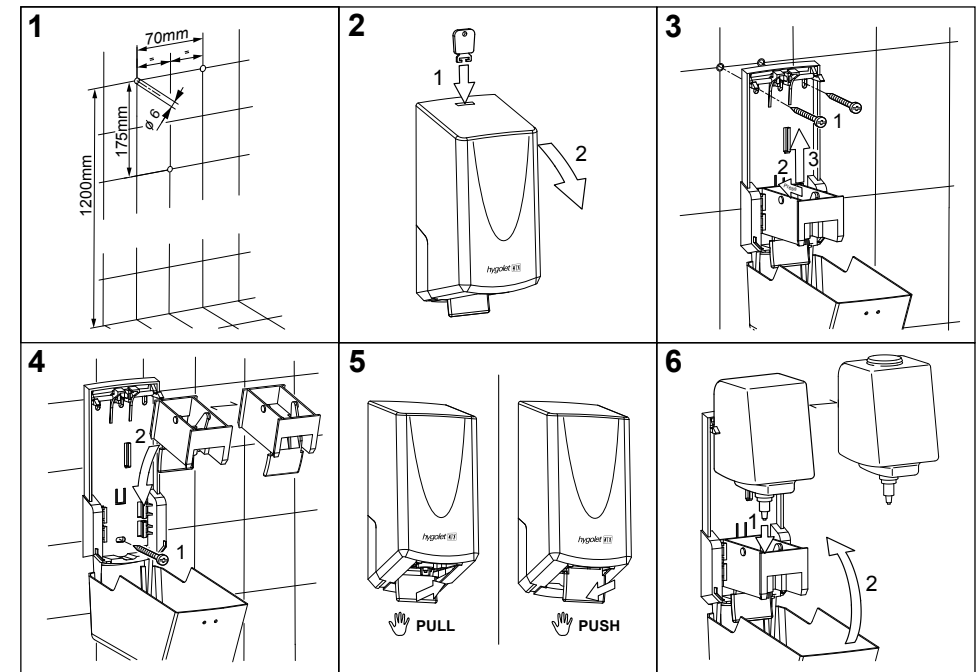

HYGOSOAP STANDARD

Soap/disinfectant dispenser

Multifunctional dispenser for open filling or cartridges

- 1000ml capacity
- Level control through the inspection window
- No contact of the soap with the dispenser
- For approx. 2000 doses of 0.5ml each
- Color of the window exchangeable (at extra charge)
- Lock prevents unauthorized opening

Consumables

1. **Cartridge:**
   50.638 Soap Cream Cosmetic 1000 ml
   Open filling (drum):
   50.370 Liquid soap extra mild 5 L
   50.372 Liquid soap ECO 5L
   50.361 Antibacterial soap 5L
   50.360/v Shampoo/Shower gel Vital 5 L

Spare parts

- 50.634 Pump/Inner tank for open filling
  50.981 Pump

W/H/D 110 x 265 x 118 mm

Art. no. 50.645

Team no. 574 081

Part no. 4612 136

For open filling the pump and Inner tank to be ordered separately

Alternative for hand disinfectants:

- 50.634/H Hybrid cartridge (without pump)
  50.981 Pump

Consumables

- 50.375 HD20 Hand disinfectant 5L
  (drum for open filling)

Scope of delivery: