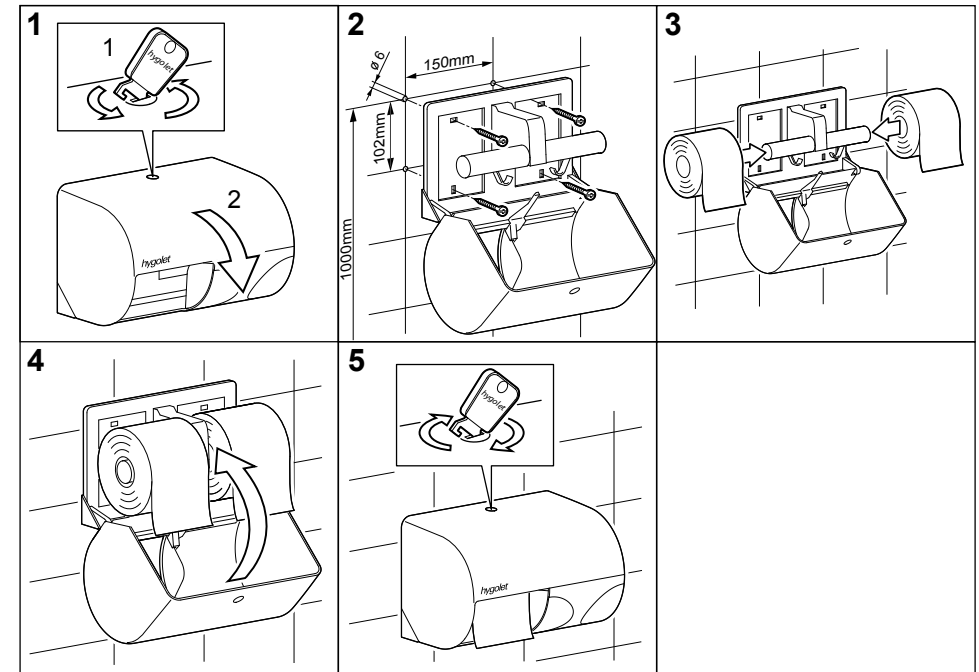

DUOLET H

Toilet paper dispenser

Toilet paper dispenser for 2 rolls

- Stock control through the lower opening
- For 2 rolls of conventional toilet paper
- Simple roll change
- No falling out of the empty roll
- The roll must be completely used up before it can be replaced by the new one
- The paper is protected by the housing and remains clean and dry
- Slanted cover prevents objects of all kinds from being deposited and forgotten
- Lock prevents unauthorized opening

Consumables

- 50.922 Toilet paper 3-ply, Tork, Cellulose, Extra Soft
- 50.923 Toilet paper 3-ply, Oeco Swiss Recycling
- 50.924 Toilet paper 3-ply, Cellulose
- 50.926 Toilet paper 3-ply, Cellulose

W/H/D 260 x 170 x 160 mm

Art. no. 50.759/W

Team no. 574 095

Part no. 4612 164

Scope of delivery: