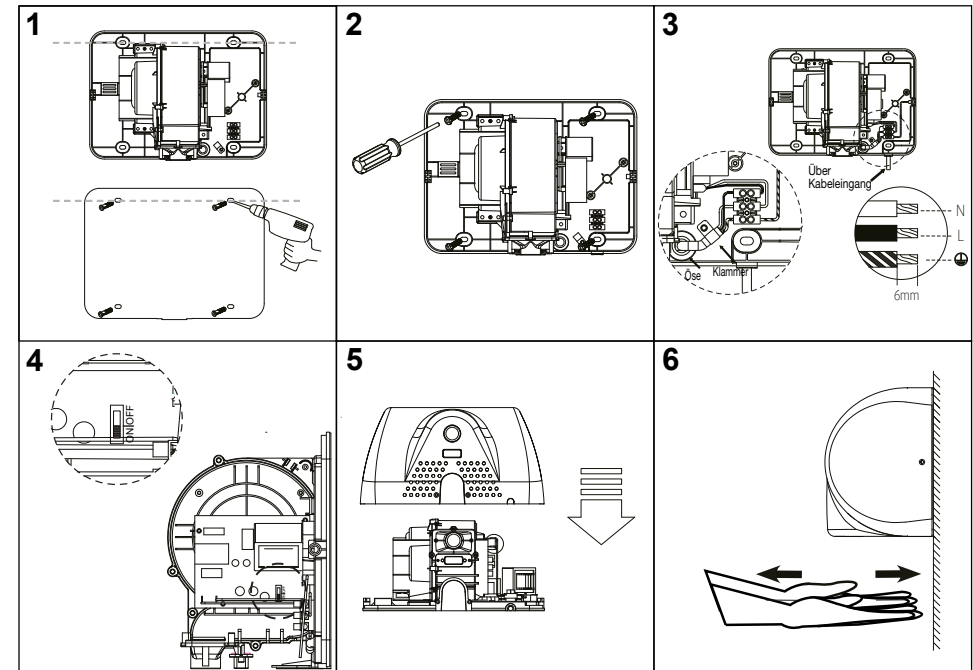

GOODWIND SECO

Electric hand dryer

Electronic cold/hot air hand dryer

- High quality + robust design
- Low power consumption despite strong performance
- Durable and low maintenance
- More cost effective than paper towel dispensers
- Functions as cold and hot air dryer
- Sensor with automatic on and off

W/H/D 290 x 211 x 152 mm
Part-No. 50.680B Black
50.680S Silver
50.680W White

Scope of delivery: