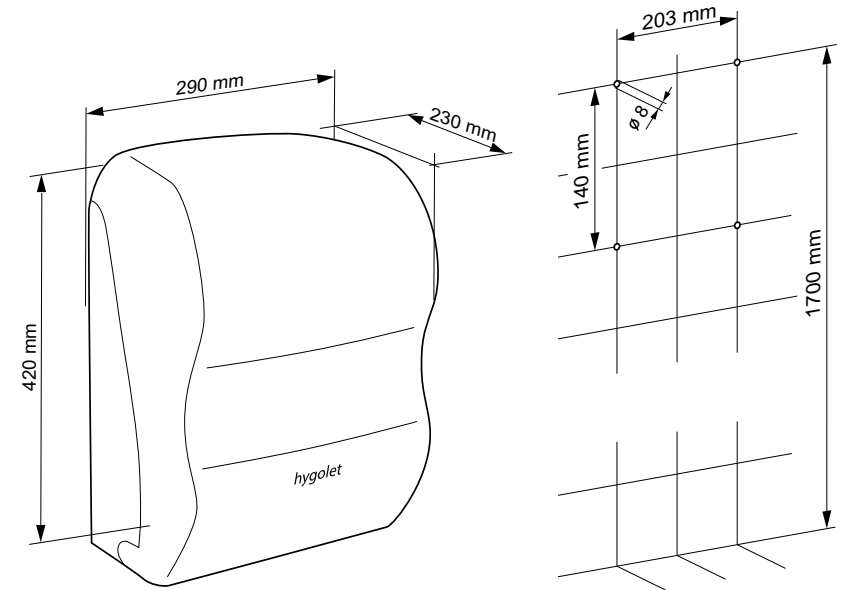

### Consumables

50.916 Paper towel roll 140 m

W/H/D 290 x 420 x 230 mm

Art. no. 50.674

Scope of delivery: