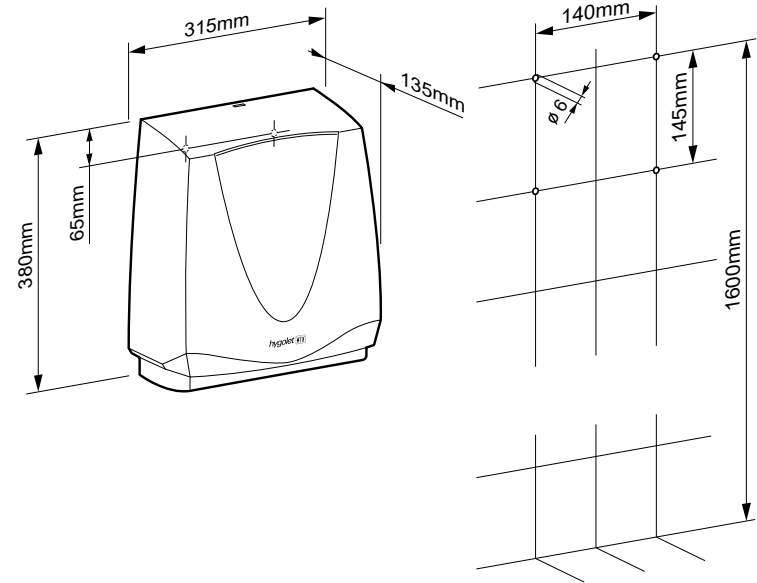

HYGOPAPER 2.0

Paper towel dispenser

Paper towel dispenser

- Clean and convenient removal of the paper towel
- Level control through the inspection window
- Easy refilling by folding down the cover
- Inner part with guide rail for optimal paper output
- For about 600 sheets
- Lock prevents unauthorized opening

Consumables

50.903 Paper towels TORK, Z-fold, 2-ply, Cellulose

50.906 Paper towels, V-fold, 2-ply, Cellulose
(Recommendation Hygolet)

W/H/D 300 x 380 x 125 mm

Art. no. 50.662

Team no. 574 089

Part no. 4612 150

Scope of delivery: