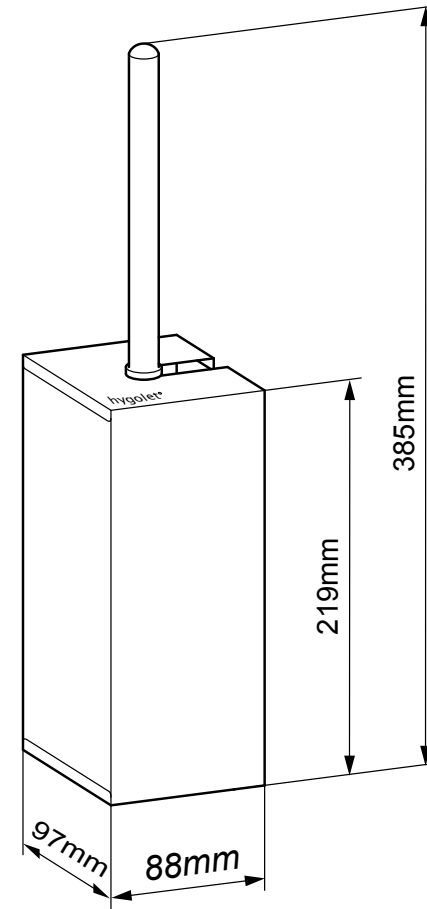

### Consumables

50.816 Spare handle with brush head

W/H/D 88 x 385 x 97 mm

Art. no. 50.815

Team no. 574 027

Part no. 4612 369

Scope of delivery: