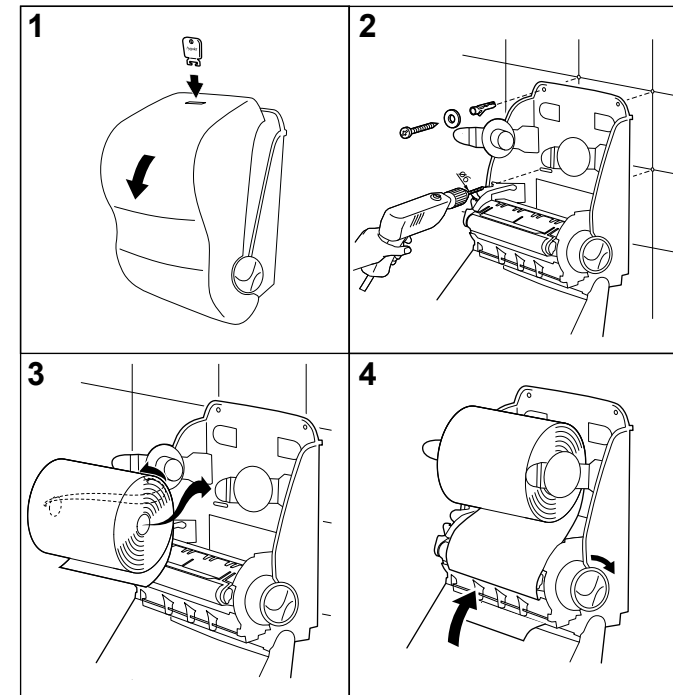

HYGOMECH AUTOCUT

Paper towel dispenser

Paper towel dispenser with automatic cutting

The Hygomech Autocut offers you a completely current-free alternative to automatic paper cutting.

- Economical and reliable
- Stainless steel blades cut the paper into even sizes
- White housing with grey side windows
- Control of the remaining roll stock through lateral inspection windows
- Easy replacement of the paper rolls
- Rotary knob for manual emergency feed
- Optionally available in other colors (at extra charge)
- Lock prevents unauthorized opening

Consumables

50.916 Paper towel roll 140 m

W/H/D 290 x 420 x 230 mm

Art. no. 50.674

Scope of delivery: