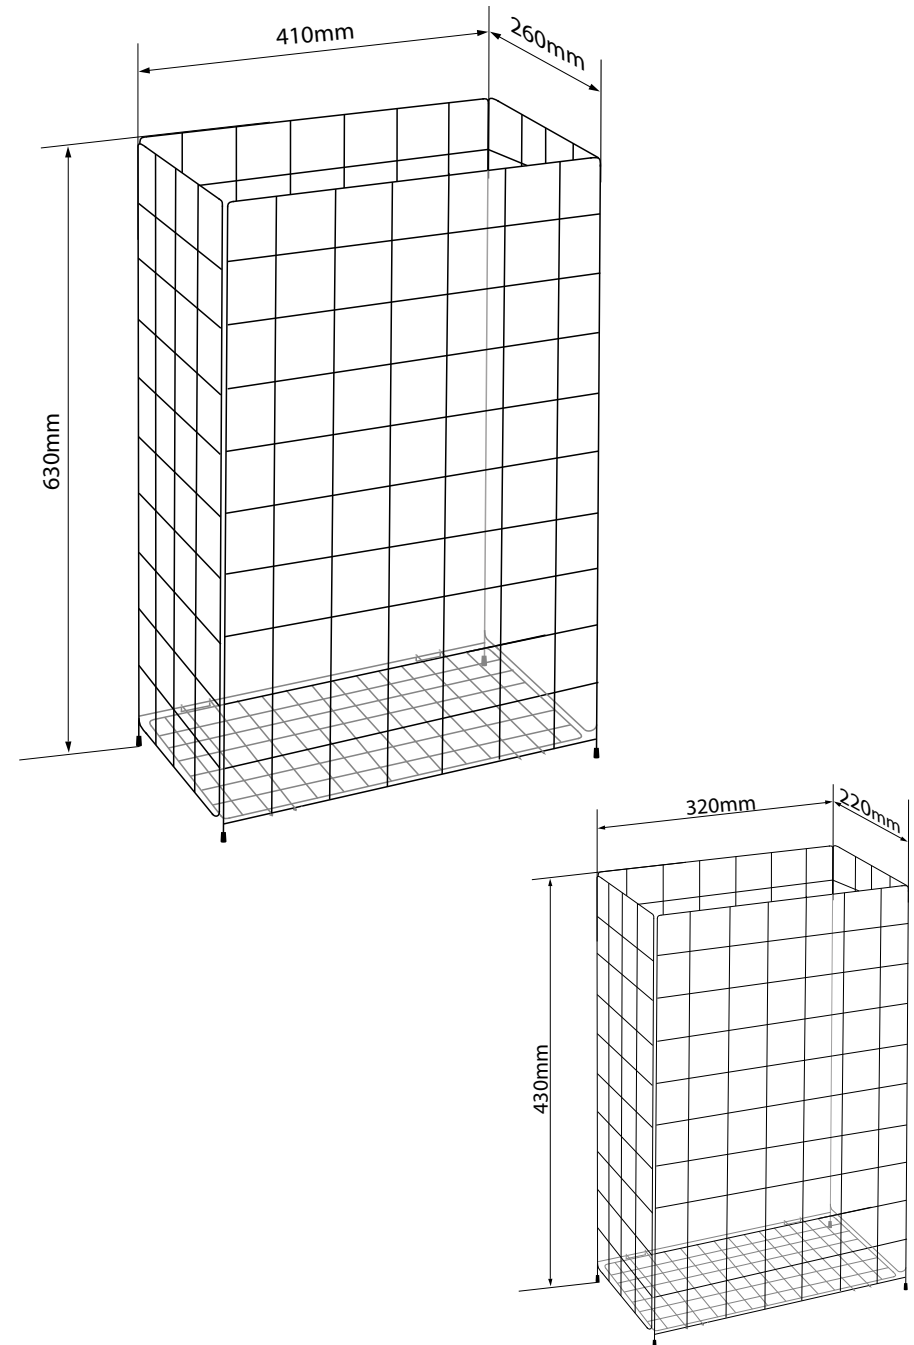

WIRE PAPER BASKET

plastified stainless steel

Plastic-coated stainless steel, white

For the quick and clean disposal of paper towels, etc.

- For hanging or standing up
- In two sizes, therefore suitable for every room size and requirement
- Simple exchange of the liner bags

The ideal complement to Hygolet paper towel dispensers.

Ready for immediate use: 5 bags included

Consumables

50.720 Basket Liners 67 liters
50.721 Basket Liners 30 liters

Large (67 liters):

W/H/D 410 x 630 x 260 mm
Art. no. 50.710
Team no. 574 034
Part no. 4612 186

Small (30 liters):

W/H/D 320 x 430 x 220 mm
Art. no. 50.711
Team no. 574 033
Part no. 4612 185

Scope of delivery: