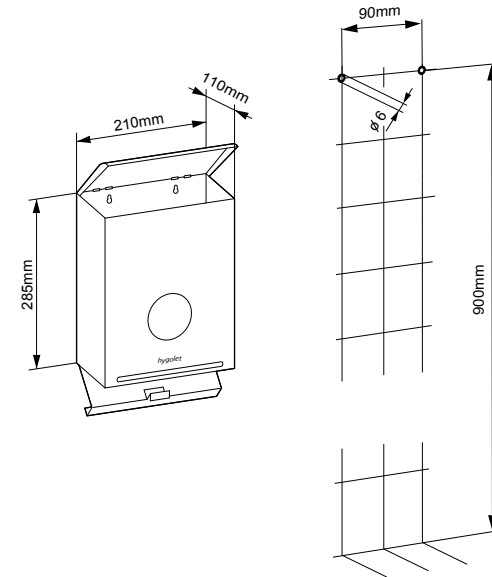

ALL-IN-ONE WALLBOX

Feminine hygiene disposal bin / integrated hygiene bag dispenser

Functional disposal bin and hygiene bag dispenser

- Wall mounting keeps the toilet floor free for cleaning
- Lateral slot holes for easy positioning of the waste bags
- Easy replacement of the refills
- The hinged lid protects against unpleasant odors
- The container is easy to empty and clean due to the hinged base
- Made of electrogalvanized sheet metal
- Ready for immediate use: 1 refill of 25 bags and 1 roll of 50 bags included

Consumables

- 50.515 Hygobag refills (box of 20 refills with 25 bags)
- 50.535 Wallbox Liners 5.6 liters (box of 5 rolls with 50 bags)
- 50.999 Sticker "How to use"

W/H/D 205 x 285 x 100 mm
Art. no. 50.524
Team no. 574 036
Part no. 4612 177

Scope of delivery: