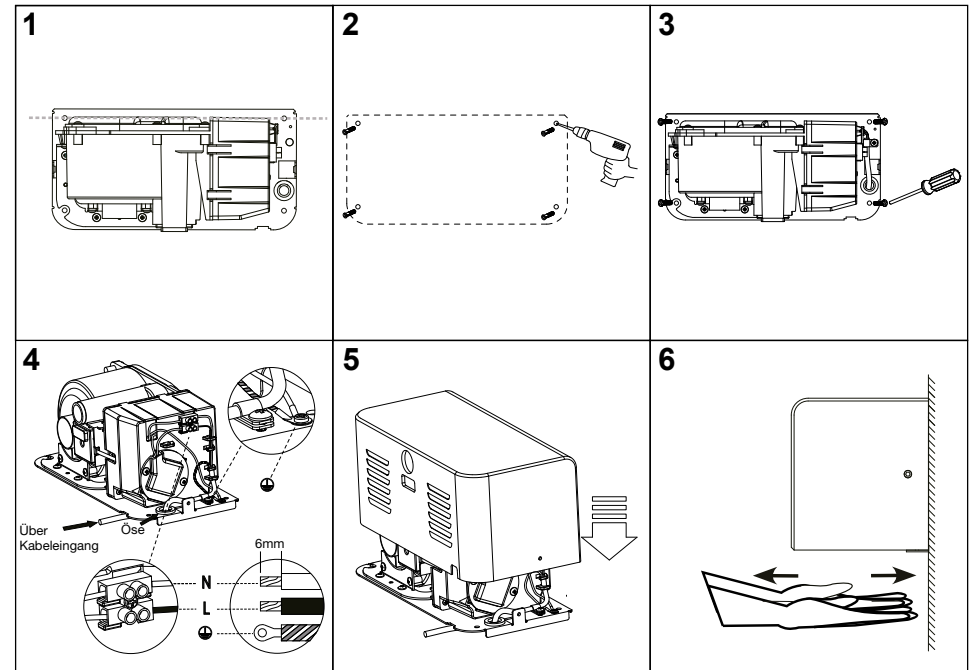

W/H/D 272 x 136 x 123 mm

Part-No. **50.681B** Black  
**50.681S** Silver  
**50.681W** White

Scope of delivery: