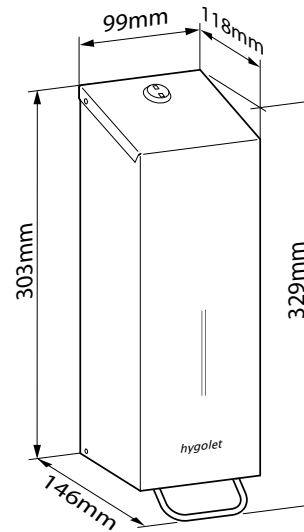

VARIOCHROM 1200 ML

Soap / mousse / disinfectant dispenser

Soap / mousse / disinfectant dispenser

- 1200ml Capacity
- For open filling
- Level control through the inspection window
- Available as soap, mousse or disinfectant
- Lock prevents unauthorized opening

Dosages:

Soap: approx. 1200 Dosages of 1ml
Mousse: approx. 1500 Dosages of 0.8ml
Disinfect: approx. 800 to 2400 Dosages of 0.5 to 1.5ml (can be regulated by turning mechanism)

Consumables

- 50.370 Liquid soap extra mild 5 L
- 50.360/v Shampoo/Shower gel Vital 5 L
- 50.641 Concentrated foaming soap 5 L
- 50.375 HD20 Hand disinfectant 5L

Spare parts

- 50.651/SP/MP/DP Inner tank for open filling

W/H/D 99 x 303 x 118 mm

Art. no. 50.651/S/M/D

Team no. 574 077/078/079

Part no. 4612 313/317/318

Scope of delivery: