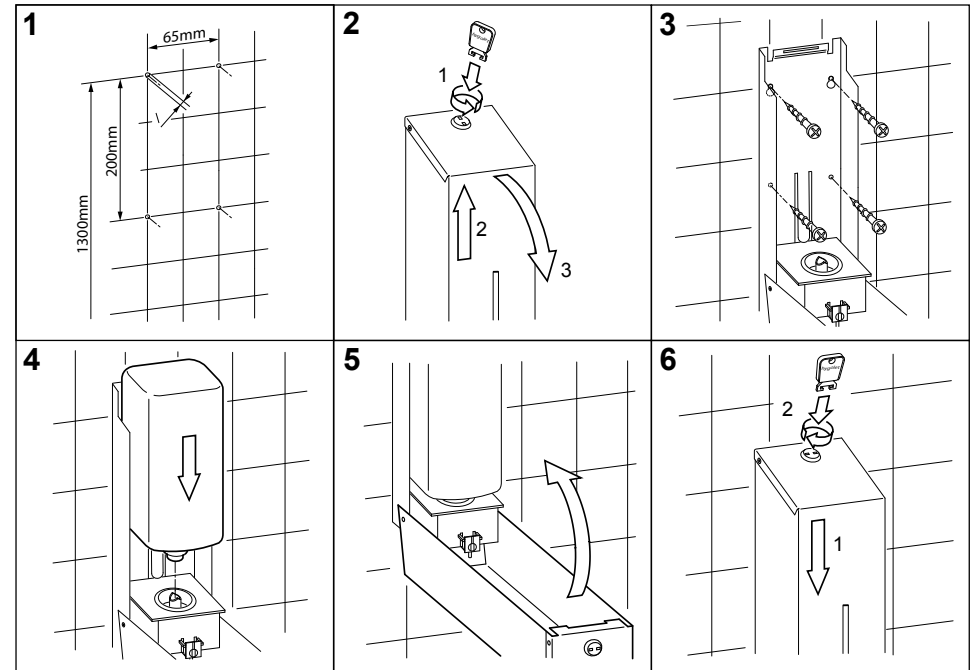

HYGOSOAP

Soap dispenser

Soap dispenser for liquid soap

- 1000ml Capacity
- For cartridges
- Level control through the inspection window
- Lock prevents unauthorized opening

Consumables

50.655 Creme soap 1000ml

W/H/D 99 x 303 x 118 mm

Art. no. 50.650

Team no. 574 051

Part no. 4612 312

Scope of delivery: