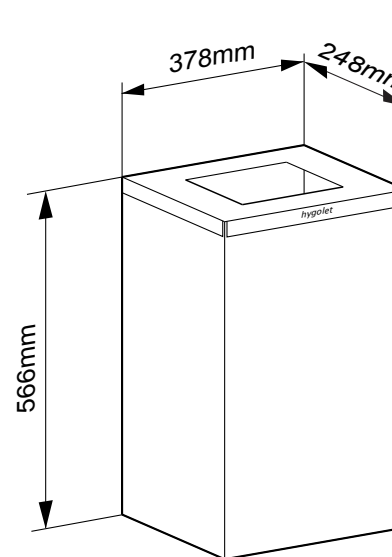

HYGOBOX

Waste Bin

Waste Bin

- Clean and convenient disposal of the paper towel
- Freestanding or with wall mounting
- Anti-slip feet prevent shifting
- Effortless emptying by removing the cover
- For 53 liters capacity
- Insertion frame for optimal positioning of the liner bag
- Ready for immediate use: 1 roll of 25 bags included

Consumables

50.720 Basket Liners 67 liters

W/H/D 378 x 566 x 252 mm

Art. no. 50.730

Team no. 574 058

Part no. 4612 373

Scope of delivery: