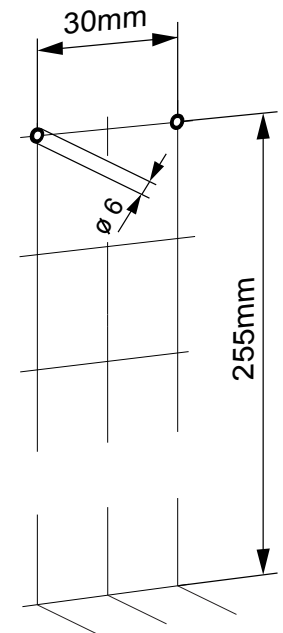

### Consumables

50.816 Spare handle with brush head

W/H/D 88 x 385 x 97 mm

Art. no. 50.815

Team no. 574 027

Part no. 4612 369

Scope of delivery: