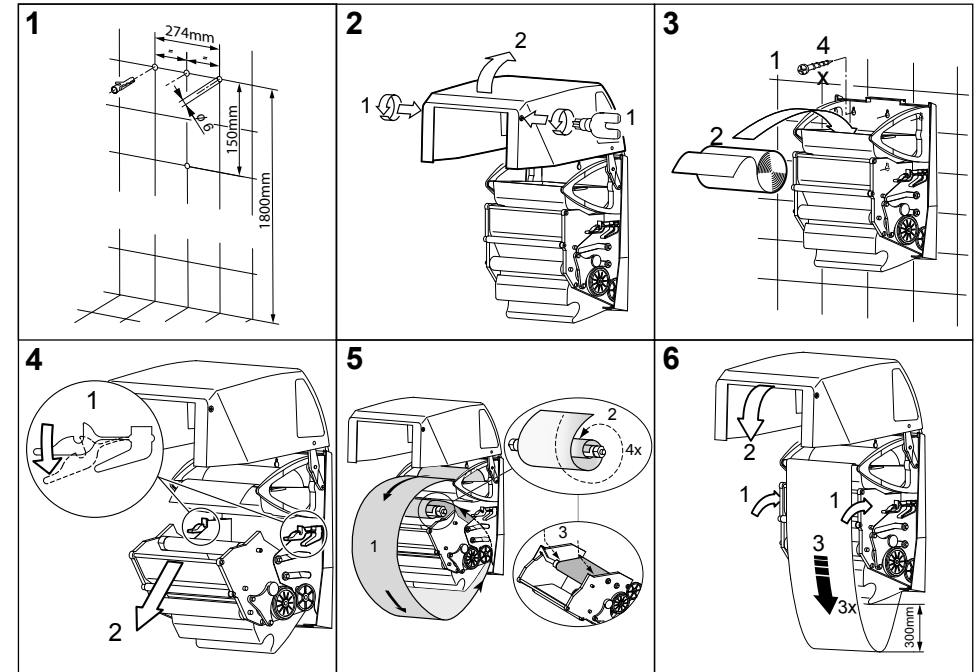

HYGO TOWEL 2000

Cloth towel dispenser

Cloth towel dispenser with automatic cloth feeding

Mechanically maintenance-free technology of very high reliability.

- For highly frequented areas
- Automatic feeding of the cloth roll
- Color of the window exchangeable (at extra charge)
- Metal lock prevents unauthorized opening

It is intended for rolls of fabric 35m long and 25cm wide. Sufficient for about 175 uses.

Product with service offer ([see p. 3](#))

W/H/D 410 x 502 x 250 mm
Art. no. 50.660
Team no. 574 094
Part no. 4612 146

Scope of delivery: