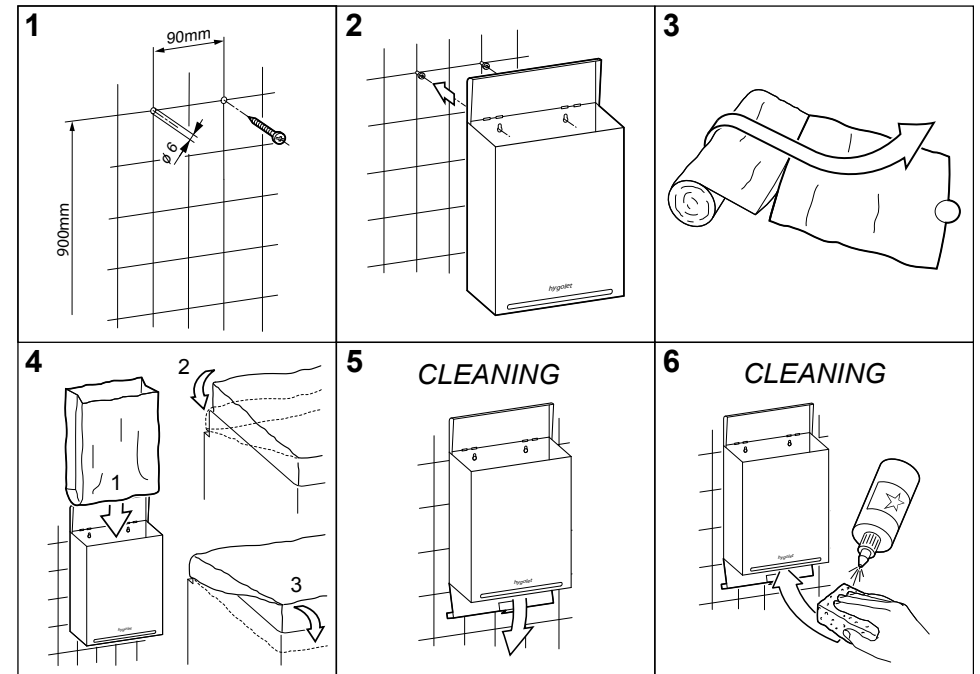

WALLBOX

Feminine hygiene disposal bin

Functional disposal bin for feminine hygiene

- Wall mounting keeps the toilet floor free for cleaning
- Lateral slot holes for easy positioning of the waste bags
- The hinged lid protects against unpleasant odors
- The container is easy to empty and clean due to the hinged base
- Ready for immediate use: 1 roll of 50 bags included

Consumables

50.535 Wallbox Liners 5.6 liters (box of 5 rolls with 50 bags)

W/H/D 210 x 285 x 105 mm

Art. no. 50.523/P

Team no. 574 057

Part no. 4612 376

Scope of delivery: