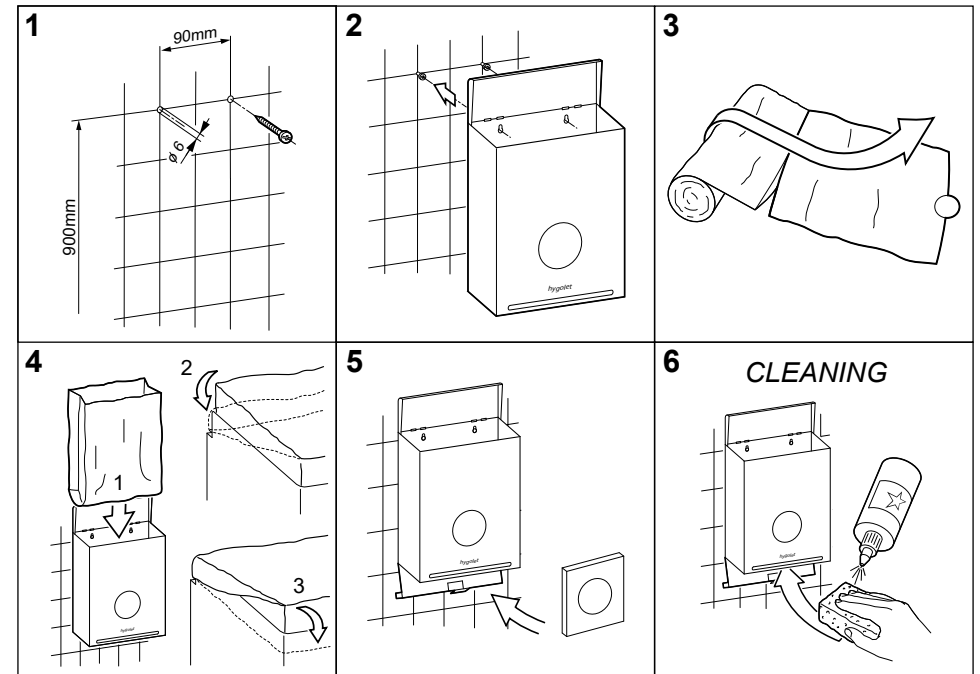

WALLBOX ALL-IN-ONE (AIO)

Feminine hygiene disposal bin / integrated hygiene bag dispenser

Functional disposal bin and hygiene bag dispenser for feminine hygiene

- Wall mounting keeps the toilet floor free for cleaning
- Lateral slot holes allow for easy positioning of the waste bags
- Easy exchange of the refills
- The hinged lid protects against unpleasant odors
- The container is easy to empty and clean due to the hinged base
- Ready for immediate use: 1 refill of 25 bags and 1 roll of 50 bags included

Consumables

- 50.515 Hygobag refills (box of 20 refills with 25 bags)
- 50.535 Wallbox Liners 5.6 liters (box of 5 rolls with 50 bags)
- 50.999 Sticker "How to use"

W/H/D 205 x 285 x 100 mm

Art. no. 50.530

Team no. 574 097

Part no. 4612 378

Scope of delivery: