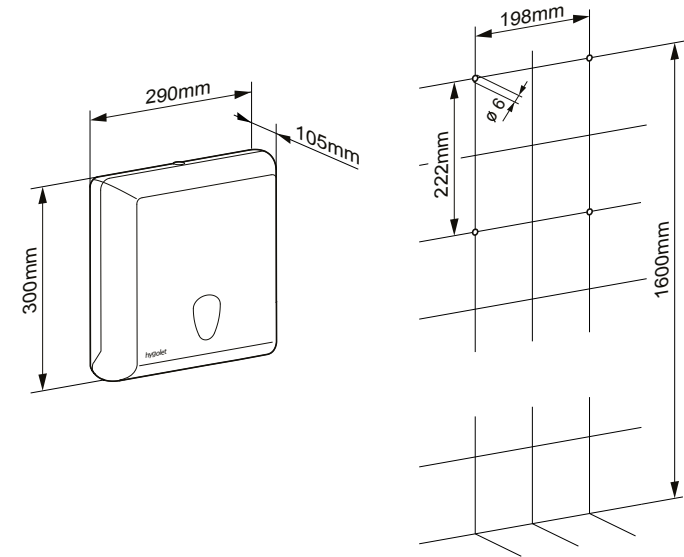

PAPIFOLD M

Paper towel dispenser

Paper towel dispenser

- For highly frequented areas
- Clean and convenient removal of the paper towel
- Level control through the inspection window
- Easy refilling by folding down the cover
- For approx. 300 sheets 2 or 3-ply
- Lock prevents unauthorized opening

Consumables

- 50.901/ N Paper towels Z-fold, 2-ply, Cellulose
- 50.903 Paper towels TORK, Z-fold, 2-ply, Cellulose
- 50.904 Paper towels Z-fold, 2-ply, Recycling

W/H/D 290 x 300 x 105 mm

Art. no. 50.697

Team no. 574 013

Part no. 4612 142

Scope of delivery: