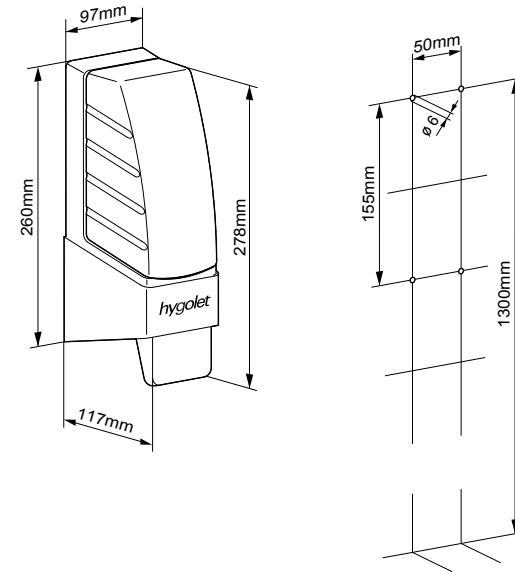

VARIO

Soap/disinfectant dispenser

All-purpose soap/disinfectant dispenser for open filling

- 1000ml capacity
- Easy refilling and cleaning
- Compact format
- Visual inspection of the content through transparent container
- For approx. 900 dosages of 1.1ml
- For soap or disinfectant

Consumables

- 50.370 Liquid soap extra mild 5 L
- 50.372 Liquid soap ECO 5L
- 50.361 Antibacterial soap 5L
- 50.360/v Shampoo/Shower gel Vital 5 L
- 50.375 HD20 Hand disinfectant 5L

Spare parts

- 50.611/SP Pump for soap
- 50.611/DP Pump for disinfectant

W/H/D 97 x 260 x 117 mm

Art. no: **50.611/S** **50.611/D**
Team-No: 574 000 574 002
ST-No: 4612 117 4612 118

Scope of delivery: