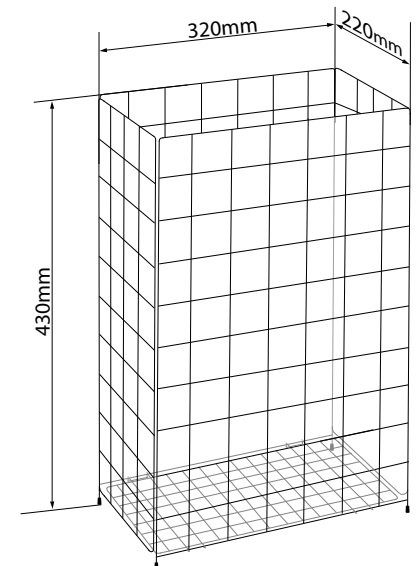

WIRE PAPER BASKET

polished stainless steel

Chrome steel 18/8

For the quick and clean disposal of paper towels, etc.

- For hanging or standing up
- In two sizes, therefore suitable for every room size and requirement
- Liner bags easy to replace

The ideal complement to Hygolet paper towel dispensers.

Ready for immediate use: 5 bags included

Consumables

50.720 Basket Liners 67 liters

50.721 Basket Liners 30 liters

Large (67 liters):

W/H/D 410 x 630 x 260 mm

Art. no. 50.712

Team no. 574 034 520

Part no. 4612 382

Small (30 liters):

W/H/D 320 x 430 x 220 mm

Art. no. 50.713

Team no. 574 033 520

Part no. 4612 381

Scope of delivery: