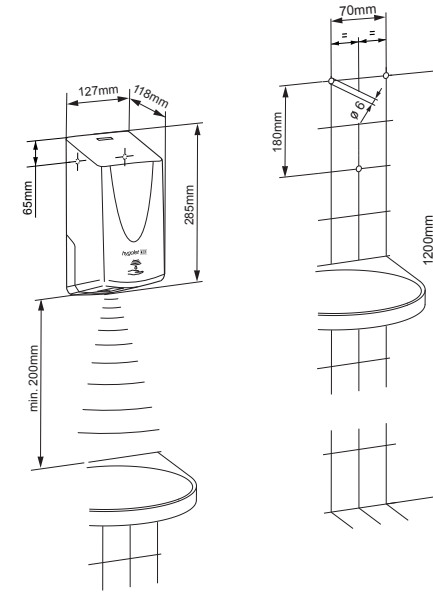

HYGOSOAP SENSOR

Soap dispenser

Sensor soap dispenser for cartridges

- 1000ml capacity
- Level control through the inspection window
- No contact of the soap with the dispenser
- For approx. 2000 doses of 0.5ml each
- Contactless (2x LR20 batteries)
- Pump module is stand-alone and sealed
- Color of the window exchangeable (at extra charge)
- Lock prevents unauthorized opening

Consumables

50.638 Soap Cream Cosmetic 1000 ml
40.112 Battery LR20

Spare parts

50.981 Pump
50.626/M Battery module

W/H/D 127 x 285 x 118 mm

Art. no. 50.626
Team no. 574 082
Part no. 4612 138

Scope of delivery: