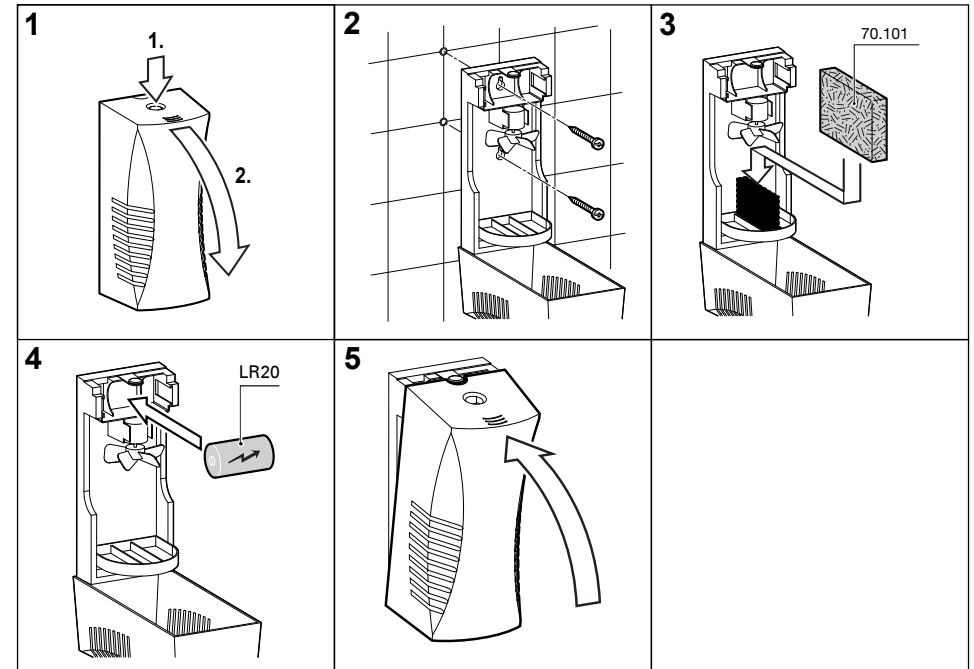

HYGOVENTI

Air freshener

Automatic Air Freshener

The Hygoventi Air Freshener eliminates and prevents unpleasant odors in toilets, cloak-rooms etc. and guarantees pleasant air around the clock.

- Simple assembly/installation
- No aerosols
- Battery operated (1x LR20)
- Environmentally Friendly Tabs
- Easy exchange of the tabs

The tabs are 100% biodegradable. The fragrances are made with essential oils from natural sources.

Product with service offer ([see p. 3](#))

Consumables

70.101 Tab with fragrances:
#7, Jasmine, Grapefruit,
Home Sweet Home, Sensational
40.112 Battery LR20

W/H/D 88 x 210 x 83 mm

Art. no. 70.200
Team no. 574 088
Part no. 4612 190

Scope of delivery: