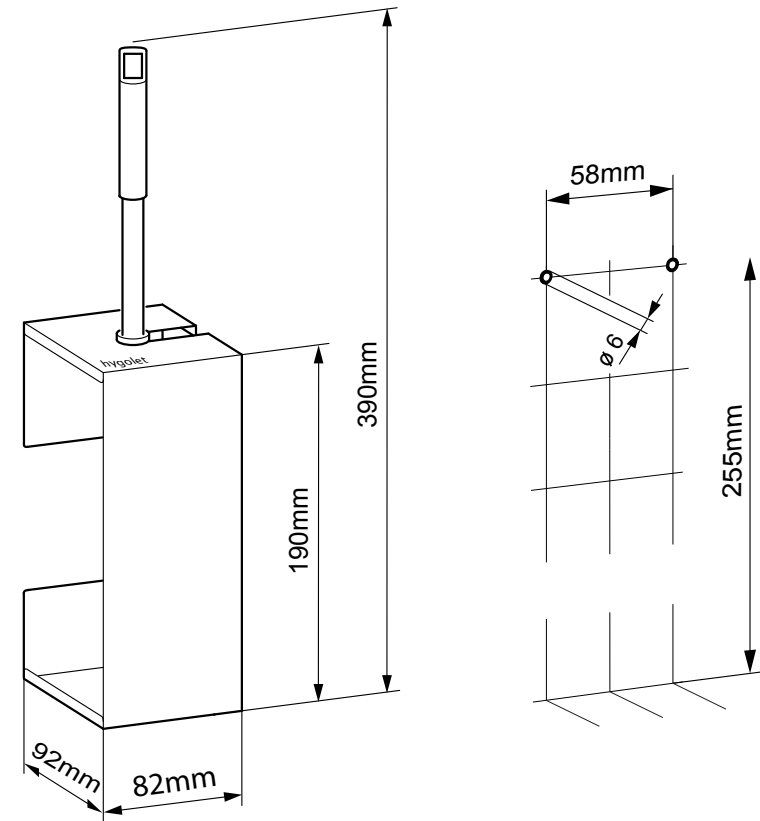

### Consumables

50.816 Spare handle with brush head

W/H/D 82 x 393 x 92mm

Art. no. 50.817

Team no. 574 038

Part no. 4612 370

Scope of delivery: