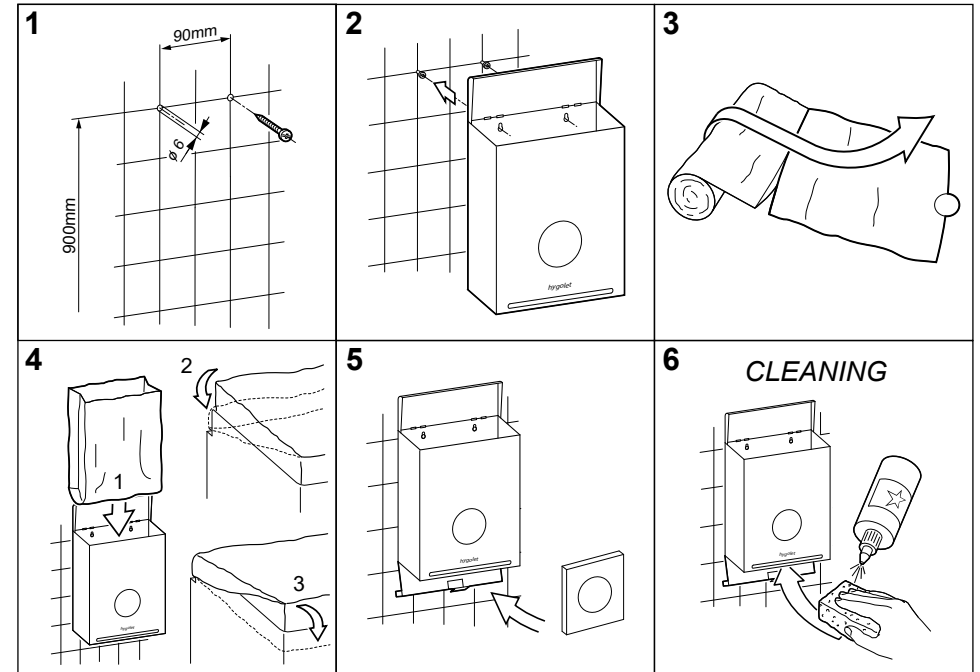

WALLBOX ALL-IN-ONE (AIO)

Feminine hygiene disposal bin / integrated hygiene bag dispenser

Functional disposal bin and hygiene bag dispenser for feminine hygiene

- Wall mounting keeps the toilet floor free for cleaning
- Lateral slot holes for easy positioning of the waste bags
- Easy insertion of the refills
- The hinged lid protects against unpleasant odors
- The container is easy to empty and clean due to the hinged base
- Ready for immediate use: 1 refill of 25 bags and 1 roll of 50 bags included

Consumables

- 50.515 Hygobag refills (box of 20 refills with 25 bags)
- 50.535 Wallbox Liners 5.6 liters (box of 5 rolls with 50 bags)
- 50.999 Sticker "How to use"

W/H/D 205 x 285 x 100 mm
Art. no. 50.524/H
Team no. 574 097
Part no. 4612 377

Scope of delivery: