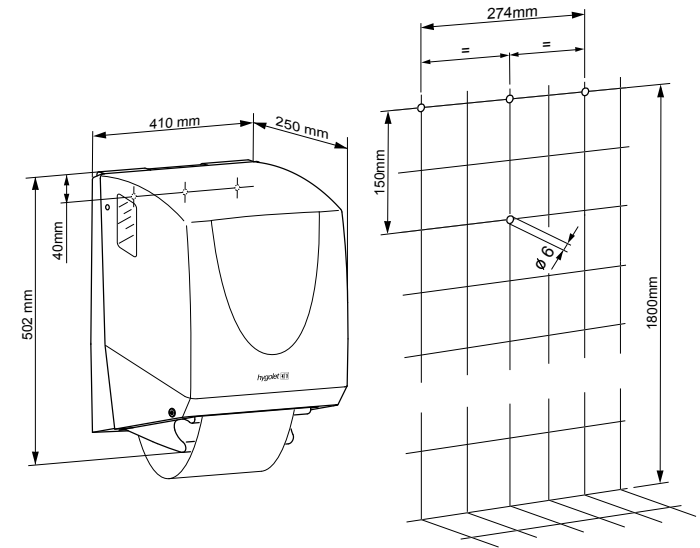

HYGO TOWEL 2000

Cloth towel dispenser

Cloth towel dispenser with automatic cloth feeding

Mechanically maintenance-free technology of very high reliability.

- For highly frequented areas
- Automatic feeding of the cloth roll
- Color of the window exchangeable (at extra charge)
- Metal lock prevents unauthorized opening

It is intended for rolls of fabric 35m long and 25cm wide. Sufficient for about 175 uses.

Product with service offer ([see p. 3](#))

W/H/D 410 x 502 x 250 mm
Art. no. 50.660
Team no. 574 094
Part no. 4612 146

Scope of delivery: