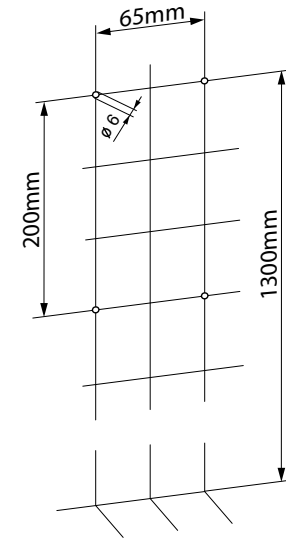

VARIOCHROM 1200 ML

Soap / mousse / disinfectant dispenser

Soap / mousse / disinfectant dispenser

- 1200ml Capacity
- For open filling
- Level control through the inspection window
- Available as soap, mousse or disinfectant
- Lock prevents unauthorized opening

Dosages:

Soap: approx. 1200 Dosages of 1ml
Mousse: approx. 1500 Dosages of 0.8ml
Disinfect: approx. 800 to 2400 Dosages of 0.5 to 1.5ml (can be regulated by turning mechanism)

Consumables

- 50.370 Liquid soap extra mild 5 L
- 50.360/v Shampoo/Shower gel Vital 5 L
- 50.641 Concentrated foaming soap 5 L
- 50.375 HD20 Hand disinfectant 5L

Spare parts

- 50.651/SP/MP/DP Inner tank for open filling

W/H/D 99 x 303 x 118 mm

Art. no. 50.651/S/M/D

Team no. 574 077/078/079

Part no. 4612 313/317/318

Scope of delivery: