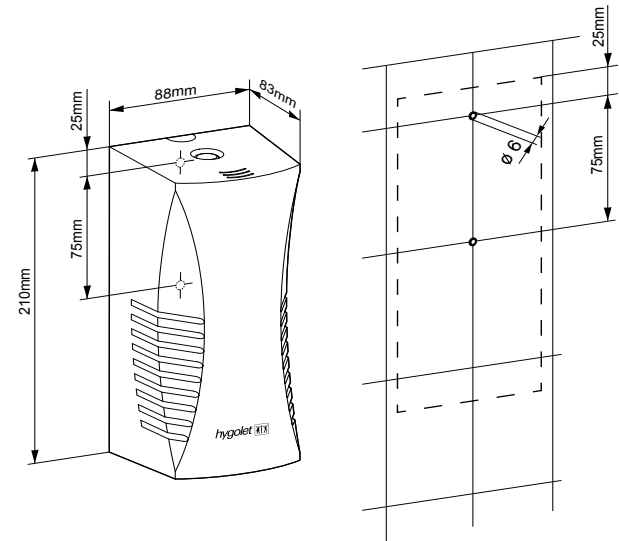

HYGOVENTI

Air freshener

Automatic Air Freshener

The Hygoventi Air Freshener eliminates and prevents unpleasant odors in toilets, cloak-rooms etc. and guarantees pleasant air around the clock.

- Simple assembly/installation
- No aerosols
- Battery operated (1x LR20)
- Environmentally Friendly Tabs
- Easy exchange of the tabs

The tabs are 100% biodegradable. The fragrances are made with essential oils from natural sources.

Product with service offer ([see p. 3](#))

Consumables

70.101 Tab with fragrances:
#7, Jasmine, Grapefruit,
Home Sweet Home, Sensational
40.112 Battery LR20

W/H/D 88 x 210 x 83 mm

Art. no. 70.200
Team no. 574 088
Part no. 4612 190

Scope of delivery: