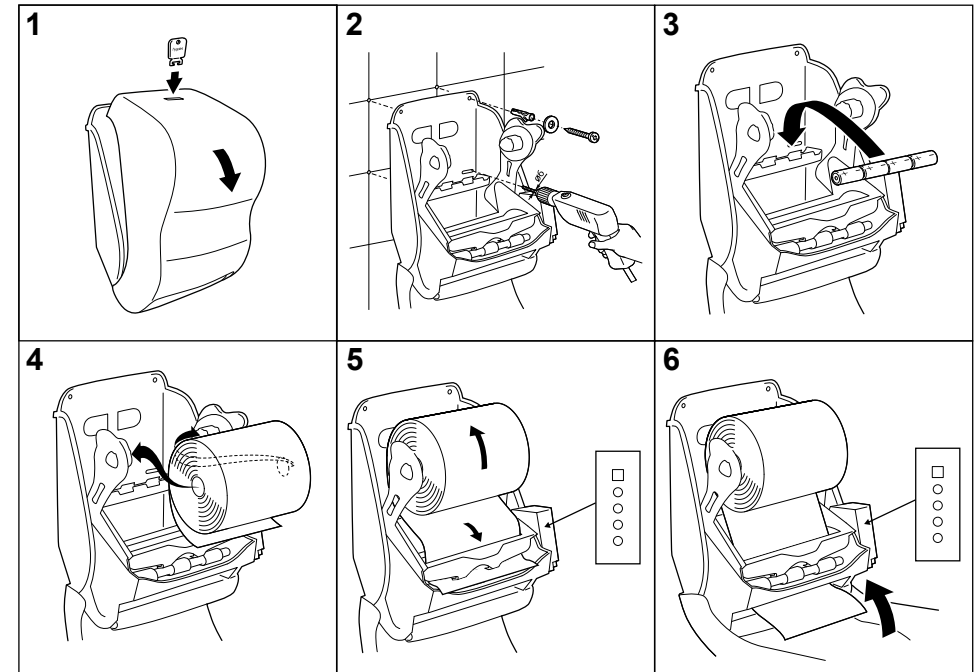

HY-Q SENSOR

Paper towel dispenser

The non-contact Paper towel dispenser

- Economical and reliable
- Contactless (4x LR20 batteries)
- Stainless steel blades cut the paper into even sizes
- White housing with grey side windows
- Control of the remaining roll stock through lateral inspection windows
- Easy exchange of paper rolls
- Adjustable portion length (20, 30, 40cm), standby sensor function, adjustable delay function (0, 1.5, 3 sec), pre-feed option
- Optionally available in other colors (at extra charge)
- Lock prevents unauthorized opening

Consumables

50.916 Paper towel roll 140 m
40.112 Battery LR20

W/H/D 310 x 380 x 230 mm

Art. no. 50.670

Team-Nr. 574 067

Part. no. 4612 165

Scope of delivery: