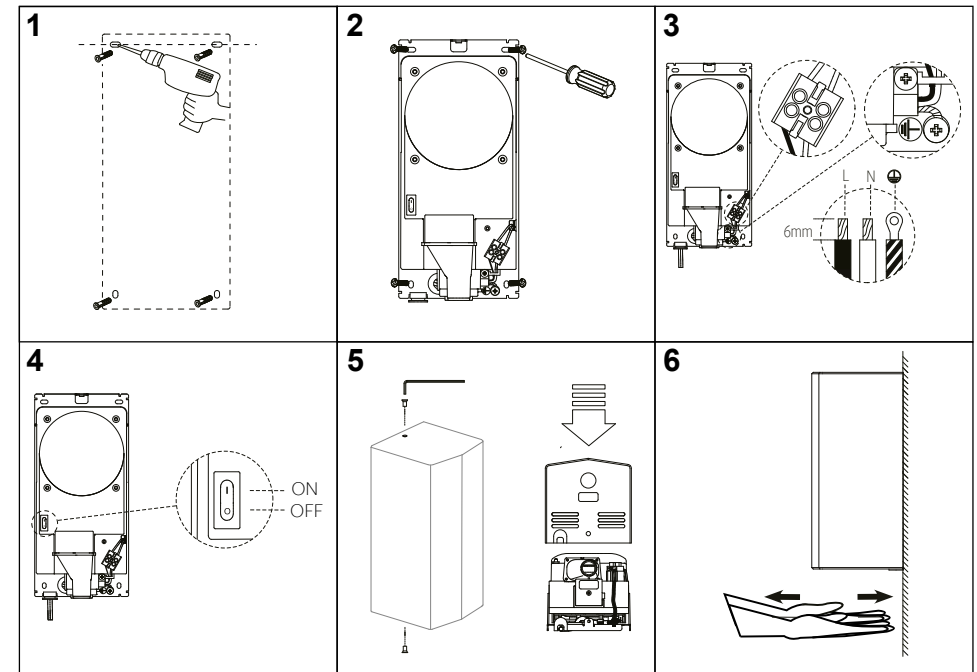

GOODWIND V-DRY

Electric hand dryer

Electronic cold air hand dryer

- Unique and high quality design
- Low power consumption despite strong performance
- Slim and space saving shape
- Durable and efficient brushless motor
- More cost effective than paper towel dispensers
- More hygienic than hot air dryer
- Sensor with automatic on and off

W/H/D 130 x 275 x 128 mm

Part-No. 50.682B Black
50.682S Silver
50.682W White

Scope of delivery: