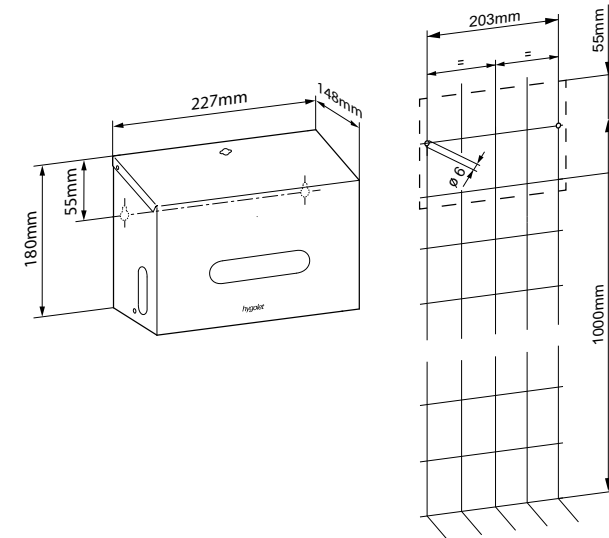

DUOROLL

Toilet paper dispenser

Toilet paper dispenser for 2 rolls

- Stock control through the front opening
- For 2 rolls of conventional toilet paper
- The roll must be completely used up before it can be replaced by the new one
- The paper is protected by the housing and remains clean and dry
- Bracket for better roll guidance
- Easy roll change
- No falling out of the empty roll
- Slanted cover prevents objects of all kinds from being deposited and forgotten
- Lock prevents unauthorized opening

Consumables

- 50.922 Toilet paper 3-ply, Tork, Cellulose, Extra Soft
- 50.923 Toilet paper 3-ply, Oeco Swiss Recycling
- 50.924 Toilet paper 3-ply, Cellulose
- 50.926 Toilet paper 3-ply, Cellulose

W/H/D 227 x 196 x 148 mm

Art. no. 50.748

Team no. 574 065

Part no. 4612 360

Scope of delivery: