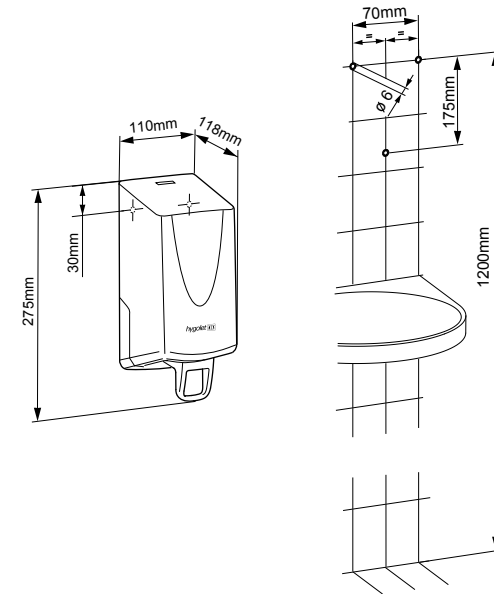

HYGOFOAM

Foam soap dispenser

Foam soap dispenser

- 800ml capacity
- For cartridges or open filling
- More productive than liquid soap
- Level control through the inspection window
- For approx. 2000 doses of 0.4ml each
- Fold-down hinged hood for ease of use and fast service
- Color of the window exchangeable (at extra charge)
- Lock prevents unauthorized opening

Consumables

50.640 Foam cartridge 800 ml
50.641 Concentrated soap 5 L

Spare parts

50.646/B Inner tank for open filling
50.965/S Pump

W/H/D 110 x 275 x 118 mm

Art. no. 50.646
Team no. 574 083
Part no. 4612 134

For open filling, inner tank must be ordered separately

Scope of delivery: