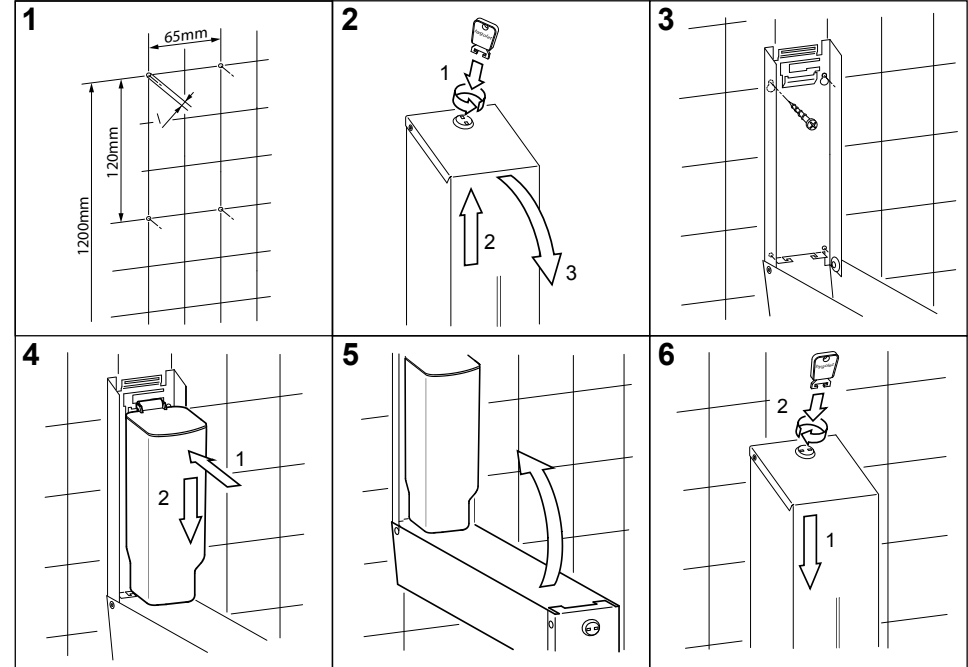

VARIOCHROM 250 ML

Soap / mousse / disinfectant dispenser

Soap / mousse / disinfectant dispenser

- 250ml Capacity
- For open filling
- Level control through the inspection window
- Available as soap, mousse or disinfectant
- Lock prevents unauthorized opening

Dosages:

Soap: approx. 250 Dosages of 1ml
Mousse: approx. 300 Dosages of 0.8ml
Disinfect: approx. 150 to 500 Dosages of 0.5 to 1.5ml (can be regulated by turning mechanism)

Consumables

- 50.370 Liquid soap extra mild 5 L
- 50.360/v Shampoo/Shower gel Vital 5 L
- 50.641 Concentrated soap 5 L
- 50.375 HD20 Hand disinfectant 5 L

Spare parts

- 50.654/SP/MP/DP Inner tank for open filling

W/H/D 99 x 206 x 118 mm

Art. no. 50.654/S/M/D

Team no. 574 071/072/073

Part no. 4612 306/307/308

Scope of delivery: