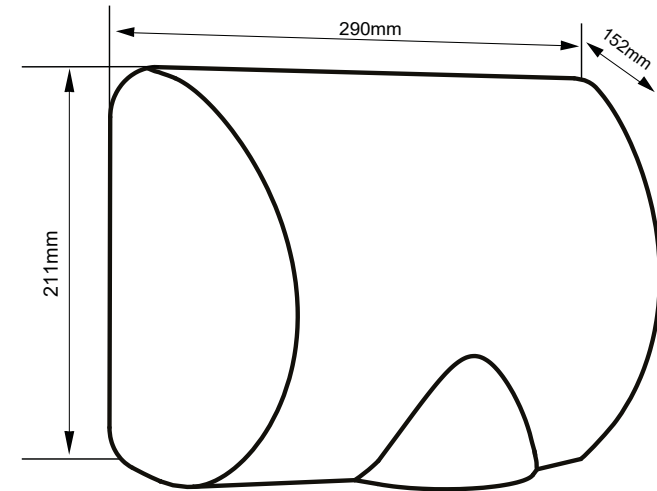

GOODWIND SECO

Electric hand dryer

Electronic cold/hot air hand dryer

- High quality + robust design
- Low power consumption despite strong performance
- Durable and low maintenance
- More cost effective than paper towel dispensers
- Functions as cold and hot air dryer
- Sensor with automatic on and off

W/H/D 290 x 211 x 152 mm
Part-No. 50.680B Black
50.680S Silver
50.680W White

Scope of delivery: