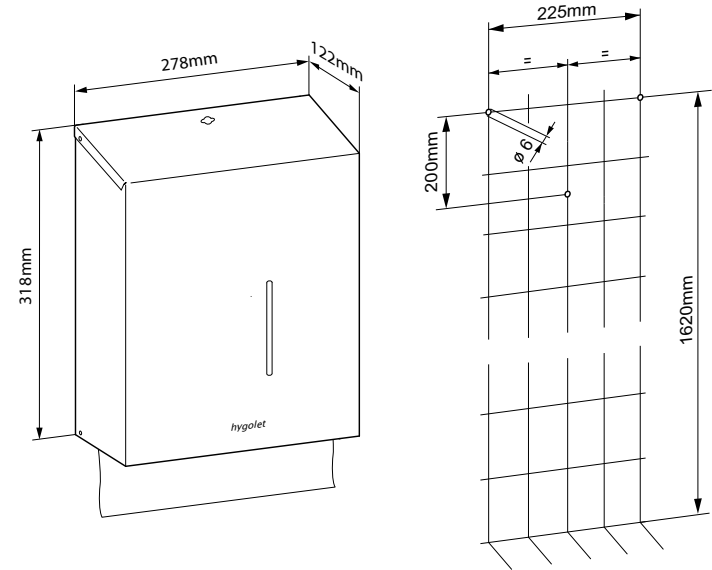

HYGOFOLD

Paper towel dispenser

Paper towel dispenser

- Clean and convenient removal of the paper towel
- Level control through inspection window
- Effortless refilling by folding down the cover
- Guide rail prevents the paper from falling out when the dispenser is open
- For approx. 500 sheets 2 or 3-ply
- Lock prevents unauthorized opening

Consumables

50.903 Paper towels TORK, Z-fold, 2-ply, Cellulose

50.906 Paper towels, V-fold, 2-ply, Cellulose
(Recommendation Hygolet)

W/H/D 278 x 318 x 122 mm

Art. no. 50.706

Team no. 574 038

Part no. 4612 343

Scope of delivery: