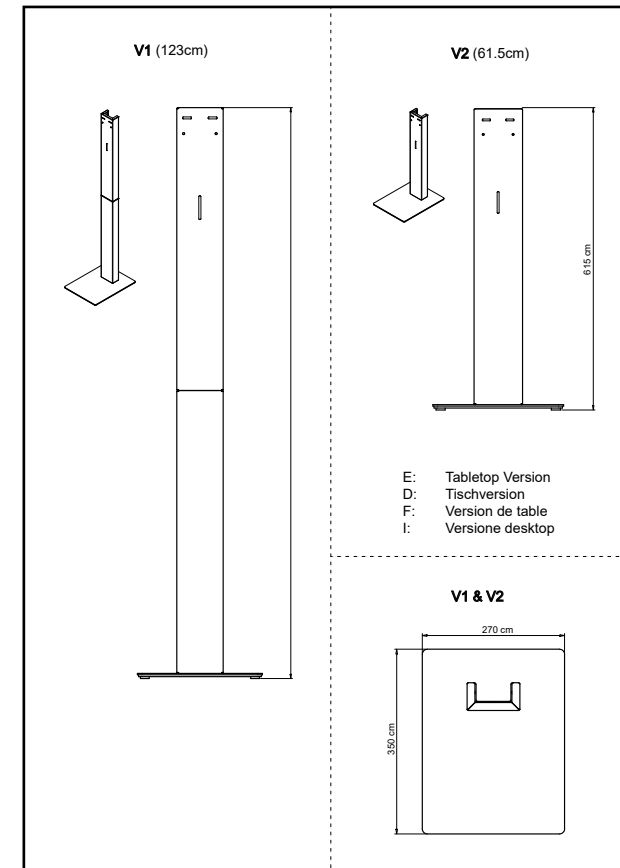

DISINFECTION COLUMN

Disinfection column with dispenser of 500ml

Stainless steel dispenser and column

Hand hygiene begins with washing hands and ends with disinfecting hands. Do not give viruses and bacteria a chance spread, use our hand disinfectant dispenser.

- For cartridges and open filling
- Empty bottle for open filling included
- For liquid disinfectant
- Less dripping due to dispensing as spray mist
- Double base plate for maximum stability
- Can be used with or without viewing panel
- Suitable for operation with arm / elbow
- For positioning at entrances of shopping malls, fitness centers, casinos, office complexes, etc.
- Lock prevents unauthorized opening of the dispenser

Consumables

50.375 HD20 Hand disinfectant 5 L
50.376 HD20 Hand disinfectant 500ml

Spare parts

50.824 Inner tank for open filling
50.973 Spare Pump

W/H/D 300 x 1300 x 400 mm

Part-No. 50.890

Scope of delivery: