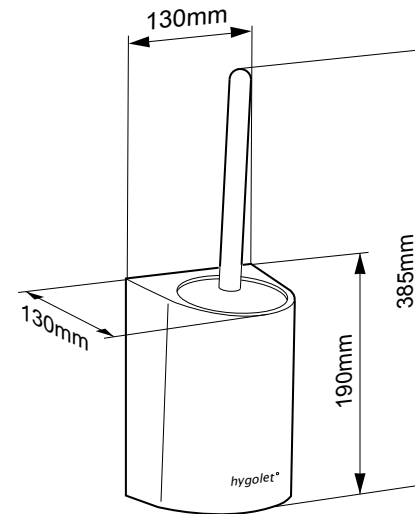

ASTRO

Toilet brush

Wall-mounted closed toilet brush

- Can be placed on the floor or on the wall
- Brush head is completely enclosed
- The removable brush holder is easy to clean
- Handle and brush head are interchangeable and available separately

Consumables

50.801 Spare brush head

50.803 Spare handle with brush head

W/H/D 130 x 385 x 130 mm

Art. no. 50.800

Team no. 574 023

Part no. 4612 161

Scope of delivery: