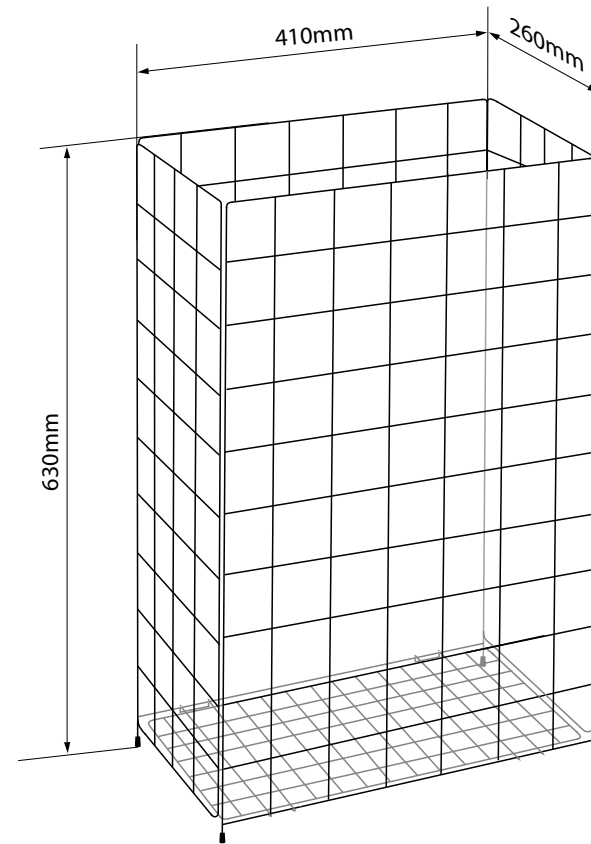

WIRE PAPER BASKET

polished stainless steel

Chrome steel 18/8

For the quick and clean disposal of paper towels, etc.

- For hanging or standing up
- In two sizes, therefore suitable for every room size and requirement
- Liner bags easy to replace

The ideal complement to Hygolet paper towel dispensers.

Ready for immediate use: 5 bags included

Consumables

50.720 Basket Liners 67 liters

50.721 Basket Liners 30 liters

Large (67 liters):

W/H/D 410 x 630 x 260 mm

Art. no. 50.712

Team no. 574 034 520

Part no. 4612 382

Small (30 liters):

W/H/D 320 x 430 x 220 mm

Art. no. 50.713

Team no. 574 033 520

Part no. 4612 381

Scope of delivery: