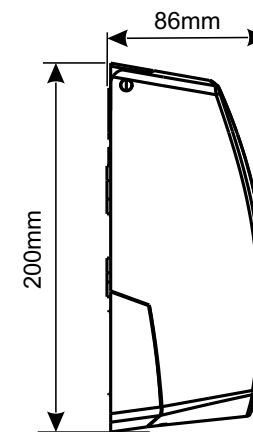

Product with service offer ([see page 3](#))

Scope of delivery:

W/H/D 80 x 230 x 90 mm

Art. no. 70.055

Team no. 574 041

Part no. 4612 191

## Dimensions