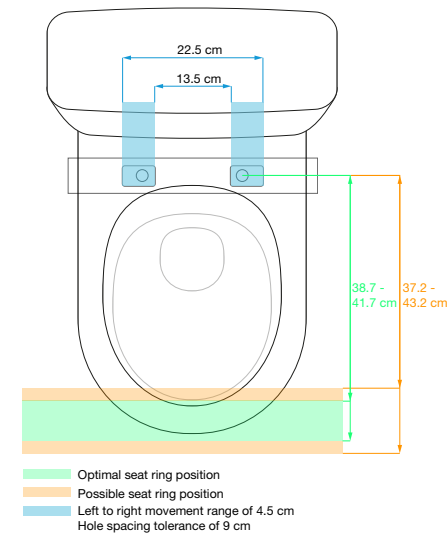

Does the S3500 Fit?