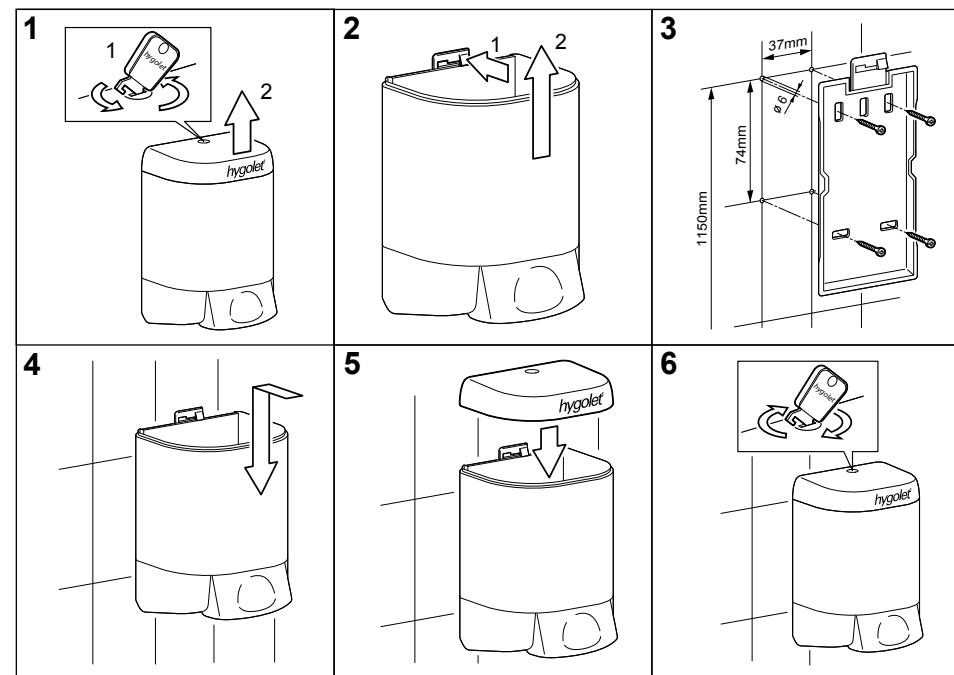

### Spare parts

- 50.619/P Pump to Visiostar

W/H/D 105 x 160 x 80 mm

Art. no. 50.619

Team no. 574 003

Part no. 4612 112

Scope of delivery: