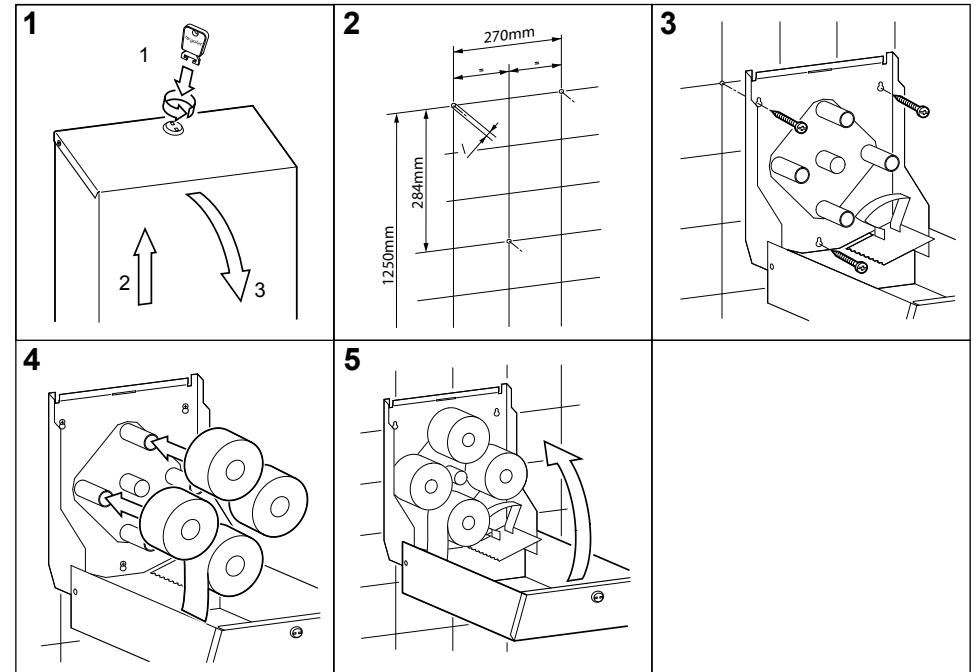

QUATTRO

Toilet paper dispenser

Toilet paper dispenser for 4 rolls

- Stock control through the inspection window
- For 4 rolls of conventional toilet paper
- The roll must be completely used up before it can be replaced by the new one
- The paper is protected by the housing and remains clean and dry
- Simple roll change
- Lock prevents unauthorized opening

Consumables

- 50.922 Toilet paper 3-ply, Tork, Cellulose, Extra Soft
- 50.923 Toilet paper 3-ply, Oeco Swiss Recycling
- 50.924 Toilet paper 3-ply, Cellulose
- 50.926 Toilet paper 3-ply, Cellulose

W/H/D 342 x 351 x 121 mm

Art. no. 50.761

Team no. 574 054

Part no. 4612 364

Scope of delivery: