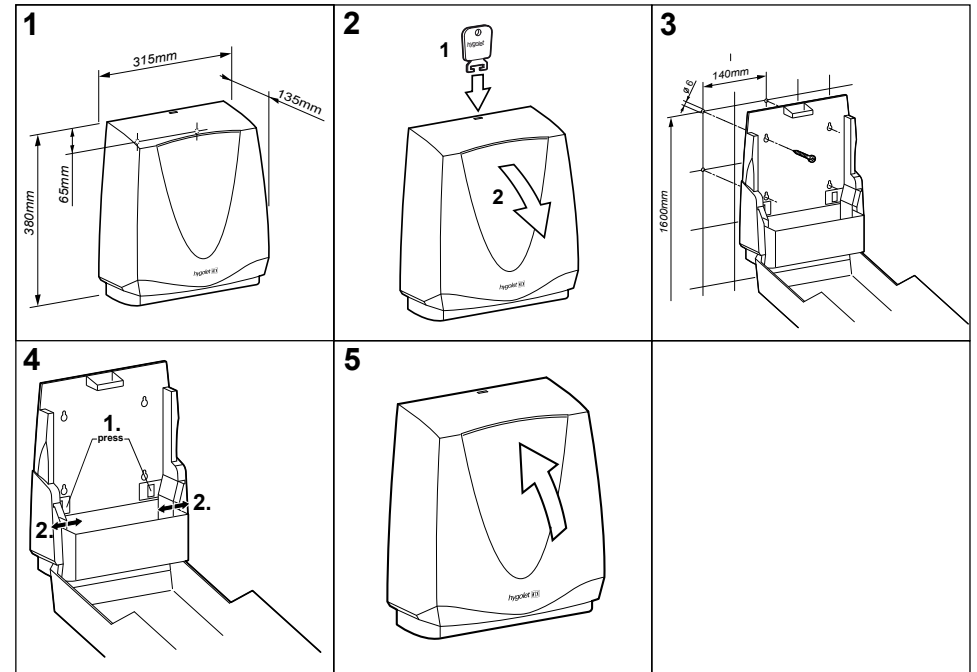

HYGOPAPER 2.0

Paper towel dispenser

Paper towel dispenser

- Clean and convenient removal of the paper towel
- Level control through the inspection window
- Easy refilling by folding down the cover
- Inner part with guide rail for optimal paper output
- For about 600 sheets
- Lock prevents unauthorized opening

Consumables

50.903 Paper towels TORK, Z-fold, 2-ply, Cellulose

50.906 Paper towels, V-fold, 2-ply, Cellulose
(Recommendation Hygolet)

W/H/D 300 x 380 x 125 mm

Art. no. 50.662

Team no. 574 089

Part no. 4612 150

Scope of delivery: