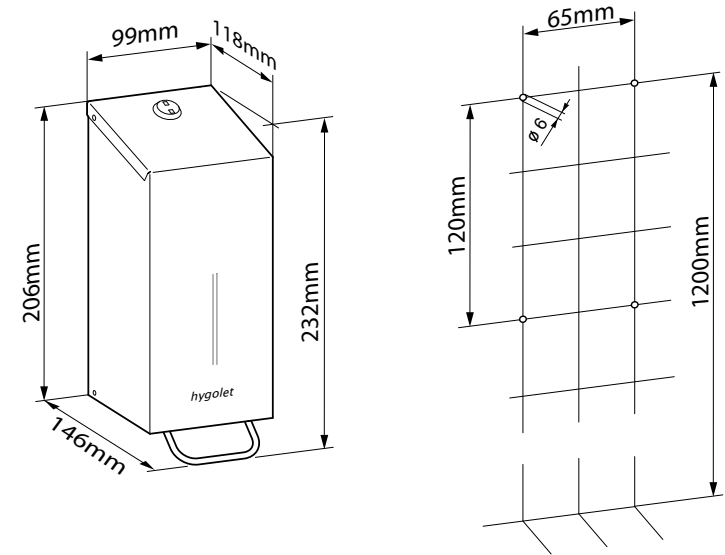

VARIOCHROM 250 ML

Soap / mousse / disinfectant dispenser

Soap / mousse / disinfectant dispenser

- 250ml Capacity
- For open filling
- Level control through the inspection window
- Available as soap, mousse or disinfectant
- Lock prevents unauthorized opening

Dosages:

Soap: approx. 250 Dosages of 1ml
Mousse: approx. 300 Dosages of 0.8ml
Disinfect: approx. 150 to 500 Dosages of 0.5 to 1.5ml (can be regulated by turning mechanism)

Consumables

- 50.370 Liquid soap extra mild 5 L
- 50.360/v Shampoo/Shower gel Vital 5 L
- 50.641 Concentrated soap 5 L
- 50.375 HD20 Hand disinfectant 5 L

Spare parts

- 50.654/SP/MP/DP Inner tank for open filling

W/H/D 99 x 206 x 118 mm

Art. no. 50.654/S/M/D

Team no. 574 071/072/073

Part no. 4612 306/307/308

Scope of delivery: