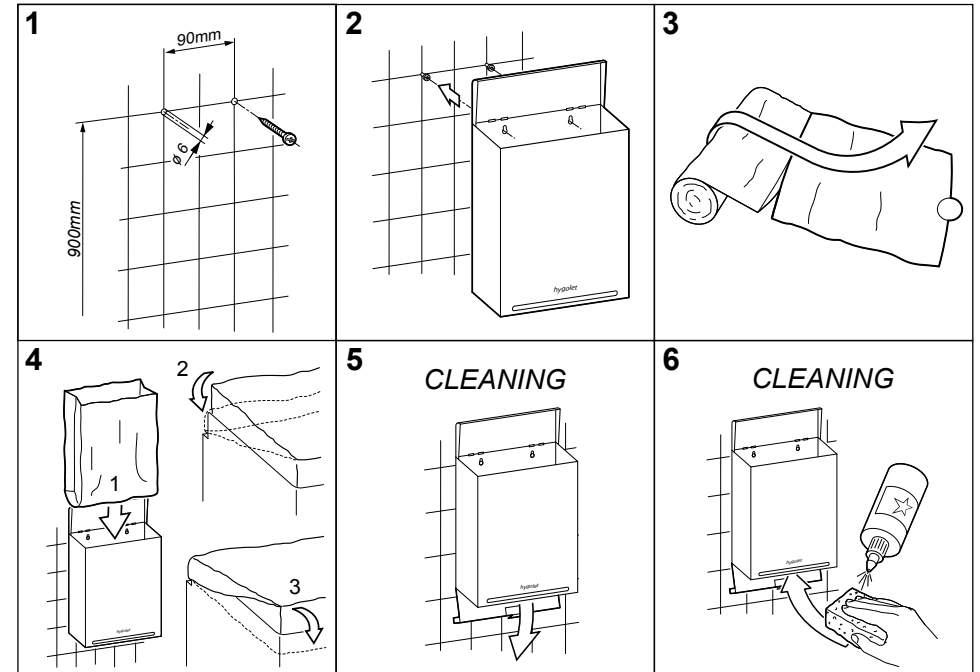

WALLBOX

Feminine hygiene disposal bin

Functional disposal bin for feminine hygiene

- Wall mounting keeps the toilet floor free for cleaning
- Lateral slot holes for easy positioning of the waste bags
- The hinged lid protects against unpleasant odors
- The container is easy to empty and clean due to the hinged base
- Made of electrogalvanized sheet metal
- Ready for immediate use: 1 roll of 50 bags included

Consumables

50.535 Wallbox Liners 5.6 liters (box of 5 rolls with 50 bags)

W/H/D 205 x 285 x 100 mm

Art. no. 50.520

Team no. 574 032

Part no. 4612 175

Scope of delivery: