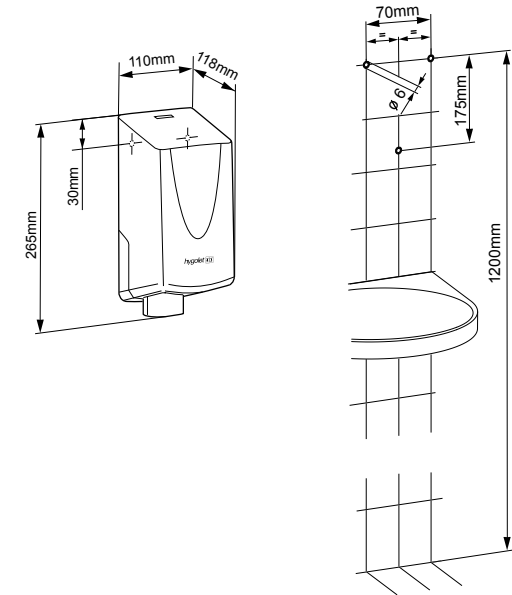

HYGOSOAP STANDARD

Soap/disinfectant dispenser

Multifunctional dispenser for open filling or cartridges

- 1000ml capacity
- Level control through the inspection window
- No contact of the soap with the dispenser
- For approx. 2000 doses of 0.5ml each
- Color of the window exchangeable (at extra charge)
- Lock prevents unauthorized opening

Consumables

1. **Cartridge:**
   50.638 Soap Cream Cosmetic 1000 ml
   Open filling (drum):
   50.370 Liquid soap extra mild 5 L
   50.372 Liquid soap ECO 5L
   50.361 Antibacterial soap 5L
   50.360/v Shampoo/Shower gel Vital 5 L

Spare parts

- 50.634 Pump/Inner tank for open filling
  50.981 Pump

W/H/D 110 x 265 x 118 mm

Art. no. 50.645

Team no. 574 081

Part no. 4612 136

For open filling the pump and Inner tank to be ordered separately

Alternative for hand disinfectants:

- 50.634/H Hybrid cartridge (without pump)
  50.981 Pump

Consumables

- 50.375 HD20 Hand disinfectant 5L
  (drum for open filling)

Scope of delivery: