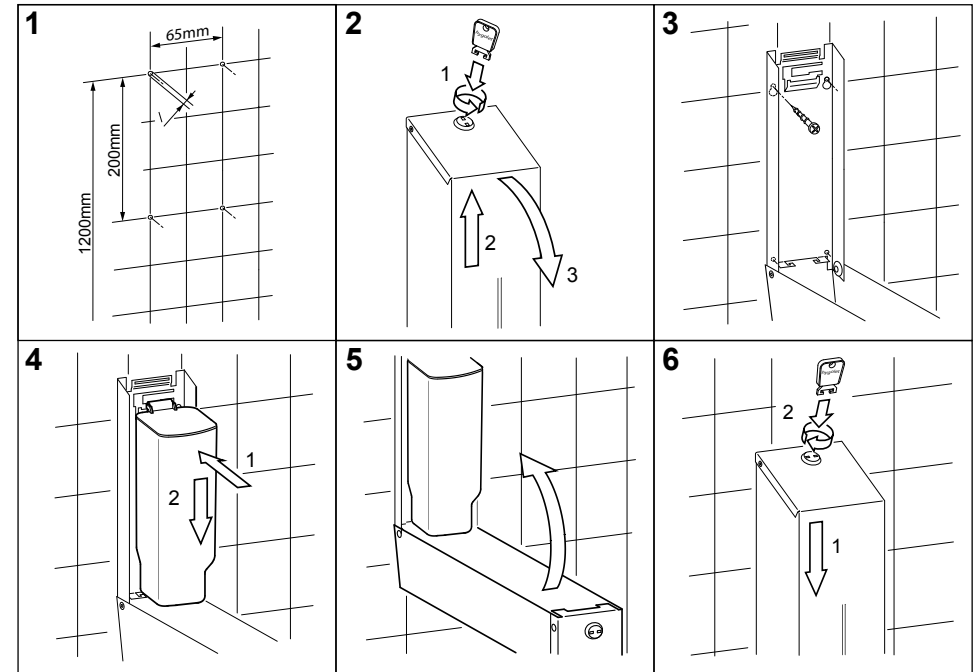

VARIOCHROM 1200 ML

Soap / mousse / disinfectant dispenser

Soap / mousse / disinfectant dispenser

- 1200ml Capacity
- For open filling
- Level control through the inspection window
- Available as soap, mousse or disinfectant
- Lock prevents unauthorized opening

Dosages:

Soap: approx. 1200 Dosages of 1ml
Mousse: approx. 1500 Dosages of 0.8ml
Disinfect: approx. 800 to 2400 Dosages of 0.5 to 1.5ml (can be regulated by turning mechanism)

Consumables

- 50.370 Liquid soap extra mild 5 L
- 50.360/v Shampoo/Shower gel Vital 5 L
- 50.641 Concentrated foaming soap 5 L
- 50.375 HD20 Hand disinfectant 5L

Spare parts

- 50.651/SP/MP/DP Inner tank for open filling

W/H/D 99 x 303 x 118 mm

Art. no. 50.651/S/M/D

Team no. 574 077/078/079

Part no. 4612 313/317/318

Scope of delivery: