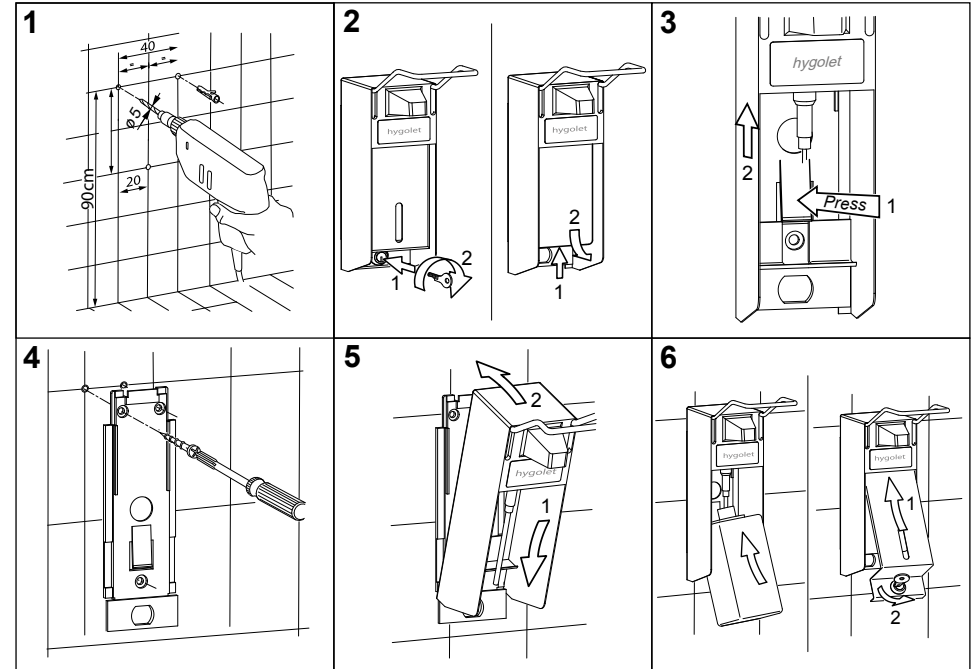

DISINFECTION DISPENSER

Spray seat cleaner / hand disinfectant dispenser

Spray seat cleaner

In public toilets everyone expects some uncleanliness. By using a seat cleaner this can be removed without any problems.

Hand disinfectant dispenser

Hand hygiene begins with washing hands and ends with disinfecting hands. Do not give viruses and bacteria a chance spread, use our hand disinfectant dispenser.

- For cartridges and open filling
- Empty bottle for open filling included
- Fast action, immediate cleaning
- Safe use of the toilet
- Less dripping due to output as spray mist
- Can be used with or without cover
- Lock prevents unauthorized opening

Consumables

- 50.821 Seat Cleaner Cartridge 500 ml
- 50.822 Seat cleaner drum 5 L
- 50.375 HD20 Hand disinfectant 5 L
- 50.376 HD20 Hand disinfectant 500ml

Spare parts

- 50.824 Inner tank for open filling
- 50.973 Spare Pump

W/H/D 80 x 243 x 86 mm

Art. no. 50.820
Team no. 574 062
Part no. 4612 366

Scope of delivery: