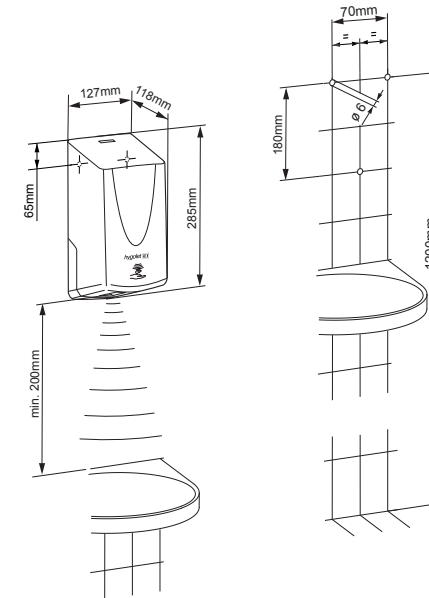

HYGOFOAM SENSOR

Soap dispenser

Sensor foam soap dispenser

- 800ml capacity
- For cartridges or open filling
- More productive than liquid soap
- Level control through the inspection window
- For approx. 2000 doses of 0.4ml each
- Fold-down hinged hood for ease of use and fast service
- Contactless (2xLR20 batteries)
- Color of the window exchangeable (at extra charge)
- Lock prevents unauthorized opening

Consumables

- 50.640 Soap cartridge 800 ml
- 50.641 Concentrated soap 5 L
- 40.112 Battery LR20

Spare parts

- 50.646/B Inner tank for open filling
- 50.965/P Pump
- 50.647/M Engine module

W/H/D 127 x 285 x 118 mm

Art. no. 50.647
Team no. 574 084
Part no. 4612 139

For open filling, inner tank must be ordered separately

Scope of delivery: