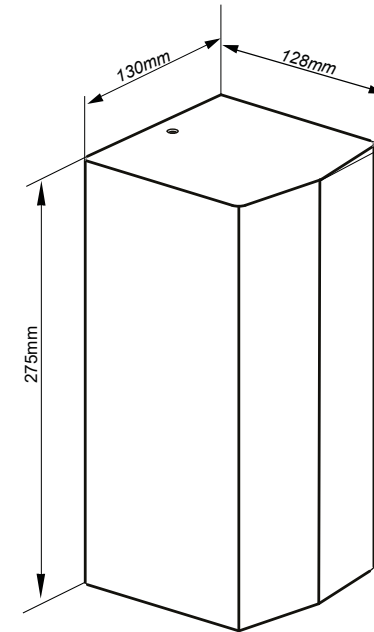

GOODWIND V-DRY

Electric hand dryer

Electronic cold air hand dryer

- Unique and high quality design
- Low power consumption despite strong performance
- Slim and space saving shape
- Durable and efficient brushless motor
- More cost effective than paper towel dispensers
- More hygienic than hot air dryer
- Sensor with automatic on and off

W/H/D 130 x 275 x 128 mm

Part-No. 50.682B Black
50.682S Silver
50.682W White

Scope of delivery: