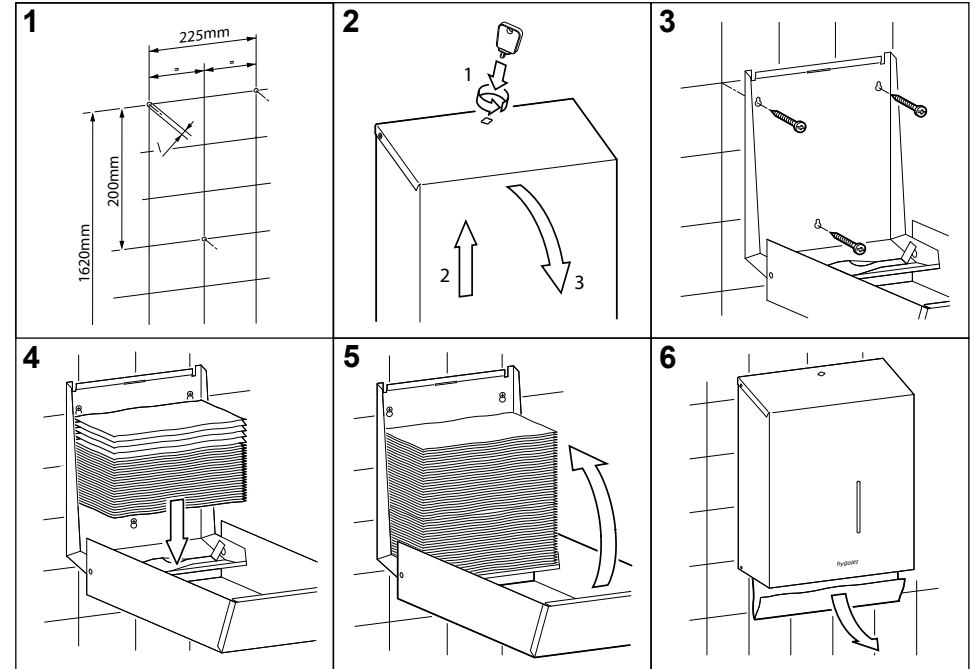

HYGOFOLD

Paper towel dispenser

Paper towel dispenser

- Clean and convenient removal of the paper towel
- Level control through inspection window
- Effortless refilling by folding down the cover
- Guide rail prevents the paper from falling out when the dispenser is open
- For approx. 500 sheets 2 or 3-ply
- Lock prevents unauthorized opening

Consumables

50.903 Paper towels TORK, Z-fold, 2-ply, Cellulose

50.906 Paper towels, V-fold, 2-ply, Cellulose
(Recommendation Hygolet)

W/H/D 278 x 318 x 122 mm

Art. no. 50.706

Team no. 574 038

Part no. 4612 343

Scope of delivery: