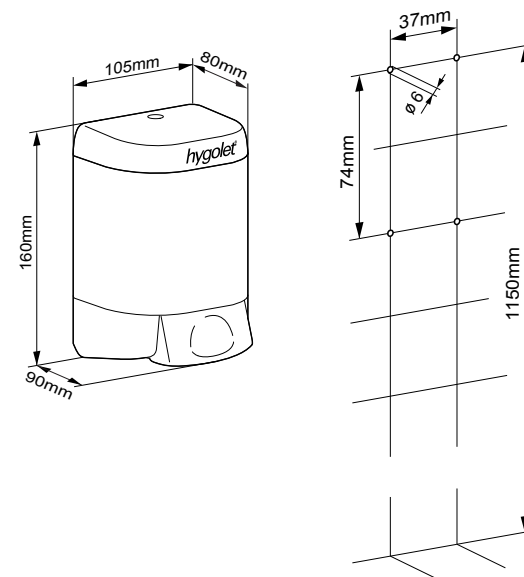

### Spare parts

- 50.619/P Pump to Visiostar

W/H/D 105 x 160 x 80 mm

Art. no. 50.619

Team no. 574 003

Part no. 4612 112

Scope of delivery: