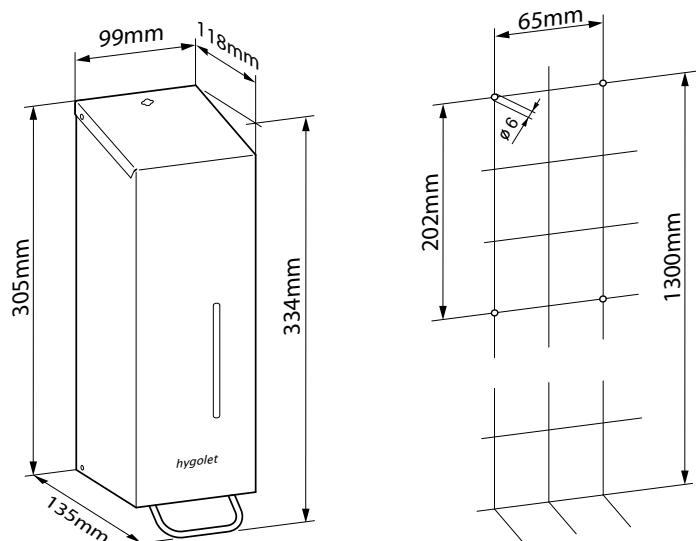

VARIOCHROM 1000 ML

Soap dispenser

Soap dispenser for liquid soap

- 1000ml Capacity
- For cartridges
- Level control through inspection window
- Lock prevents unauthorized opening

Consumables

50.655 Creme soap 1000ml

W/H/D 99 x 303 x 118mm

Art. no. 50.658

Team no. 574 066

Part no. 4612 314

Scope of delivery: