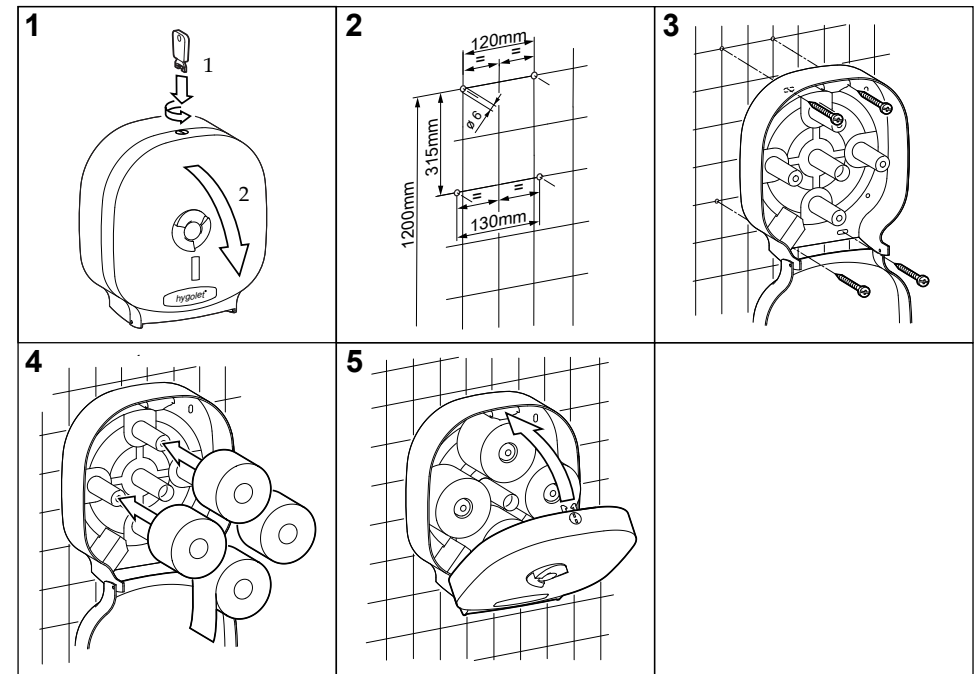

QUADROL

Toilet paper dispenser

Toilet paper dispenser for 4 rolls

- Stock control through the inspection window
- For 4 rolls of conventional toilet paper
- Simple roll change
- No falling out of the empty roll
- The roll must be completely used up before it can be replaced by the new one
- The paper is protected by the housing and remains clean and dry
- Lock prevents unauthorized opening

Consumables

- 50.922 Toilet paper 3-ply, Tork, Cellulose, Extra Soft
- 50.923 Toilet paper 3-ply, Oeco Swiss Recycling
- 50.924 Toilet paper 3-ply, Cellulose
- 50.926 Toilet paper 3-ply, Cellulose

W/H/D 333 x 379 x 154 mm

Art. no. 50.754/W

Team no. 574 096

Part no. 4612 163

Scope of delivery: