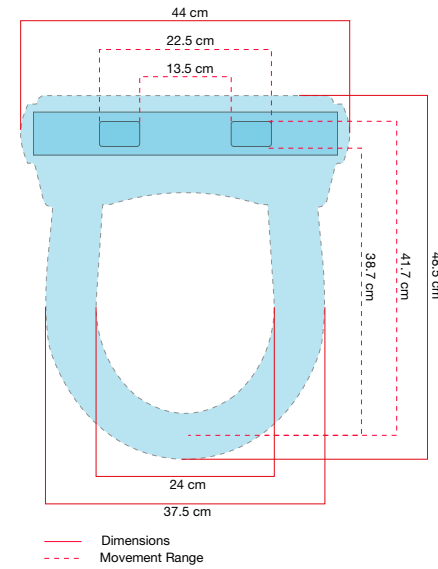

**S3500 Power Supply**  
Art. no. 60.001

Scope of delivery:

(PowerPack or power supply unit included)

W/H/D 438 x 124 x 488 mm  
Art. no. 60.000 / 60.001

### Dimensions & Movement Range