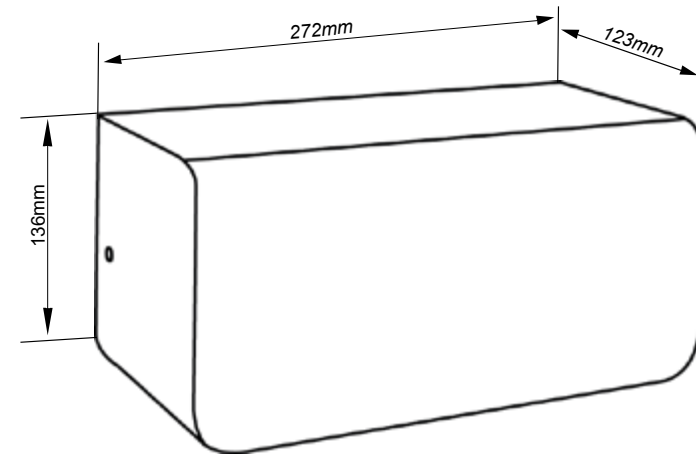

W/H/D 272 x 136 x 123 mm

Part-No. **50.681B** Black  
**50.681S** Silver  
**50.681W** White

Scope of delivery: