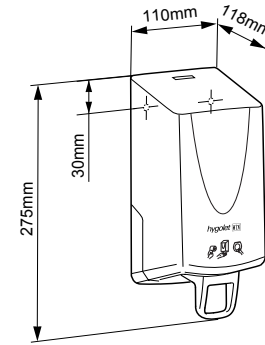

SEATCLEAN

Toilet seat cleaner

Consumables

80.103 Cartridge 800 ml

Spare parts

50.965/P Pump

W/H/D 110 x 275 x 118 mm

Art. no. 50.648

Team no. 574 085

Part no. 4612 158

Foam toilet seat cleaner

In public toilets everyone expects some uncleanliness. By using a seat cleaner this can be removed without any problems.

- 800ml capacity
- Fast action, immediate cleaning
- Optimal use of the liquid due to foam consistency
- Level control through the inspection window
- For approx. 2000 doses of 0.4ml each
- No-drip, patented pump mechanism
- Conforms to EU standards: EN 1275 / EN 1040
- Color of the window exchangeable (at extra charge)
- Lock prevents unauthorized opening

Scope of delivery: