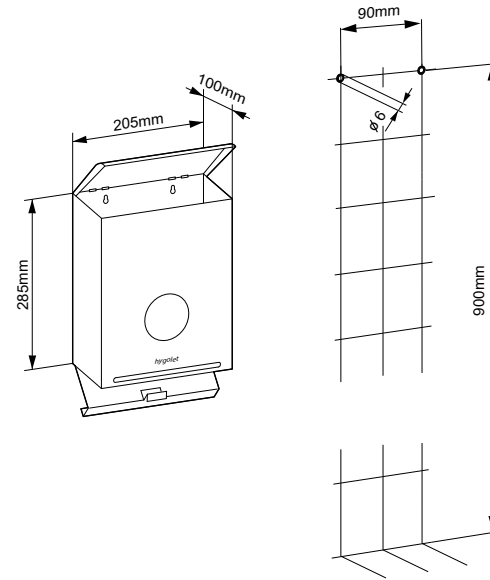

WALLBOX ALL-IN-ONE (AIO)

Feminine hygiene disposal bin / integrated hygiene bag dispenser

Functional disposal bin and hygiene bag dispenser for feminine hygiene

- Wall mounting keeps the toilet floor free for cleaning
- Lateral slot holes allow for easy positioning of the waste bags
- Easy exchange of the refills
- The hinged lid protects against unpleasant odors
- The container is easy to empty and clean due to the hinged base
- Ready for immediate use: 1 refill of 25 bags and 1 roll of 50 bags included

Consumables

- 50.515 Hygobag refills (box of 20 refills with 25 bags)
- 50.535 Wallbox Liners 5.6 liters (box of 5 rolls with 50 bags)
- 50.999 Sticker "How to use"

W/H/D 205 x 285 x 100 mm

Art. no. 50.530

Team no. 574 097

Part no. 4612 378

Scope of delivery: