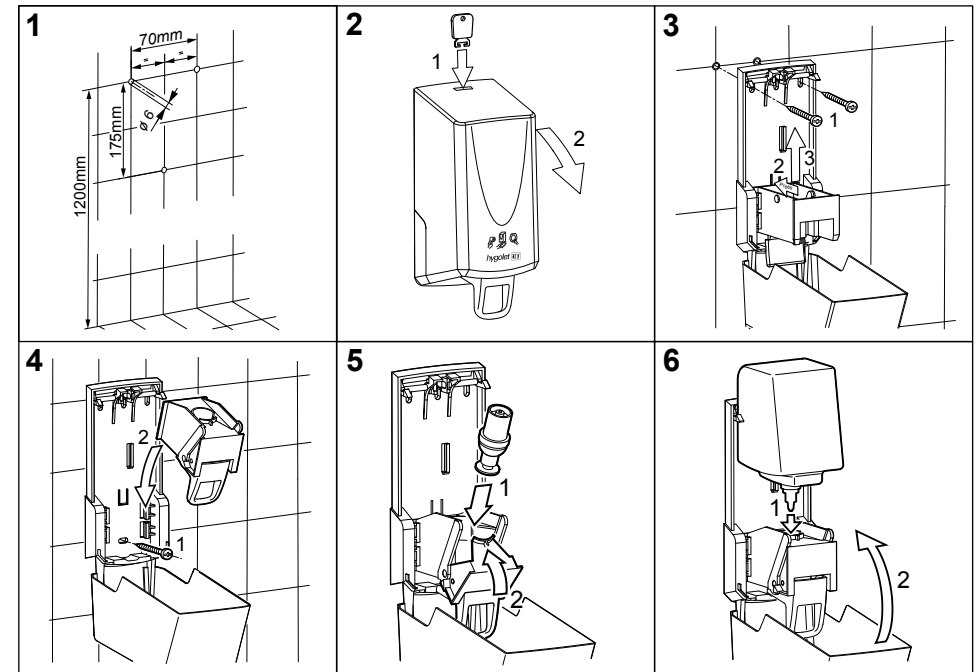

SEATCLEAN

Toilet seat cleaner

Consumables

80.103 Cartridge 800 ml

Spare parts

50.965/P Pump

W/H/D 110 x 275 x 118 mm

Art. no. 50.648

Team no. 574 085

Part no. 4612 158

Foam toilet seat cleaner

In public toilets everyone expects some uncleanliness. By using a seat cleaner this can be removed without any problems.

- 800ml capacity
- Fast action, immediate cleaning
- Optimal use of the liquid due to foam consistency
- Level control through the inspection window
- For approx. 2000 doses of 0.4ml each
- No-drip, patented pump mechanism
- Conforms to EU standards: EN 1275 / EN 1040
- Color of the window exchangeable (at extra charge)
- Lock prevents unauthorized opening

Scope of delivery: