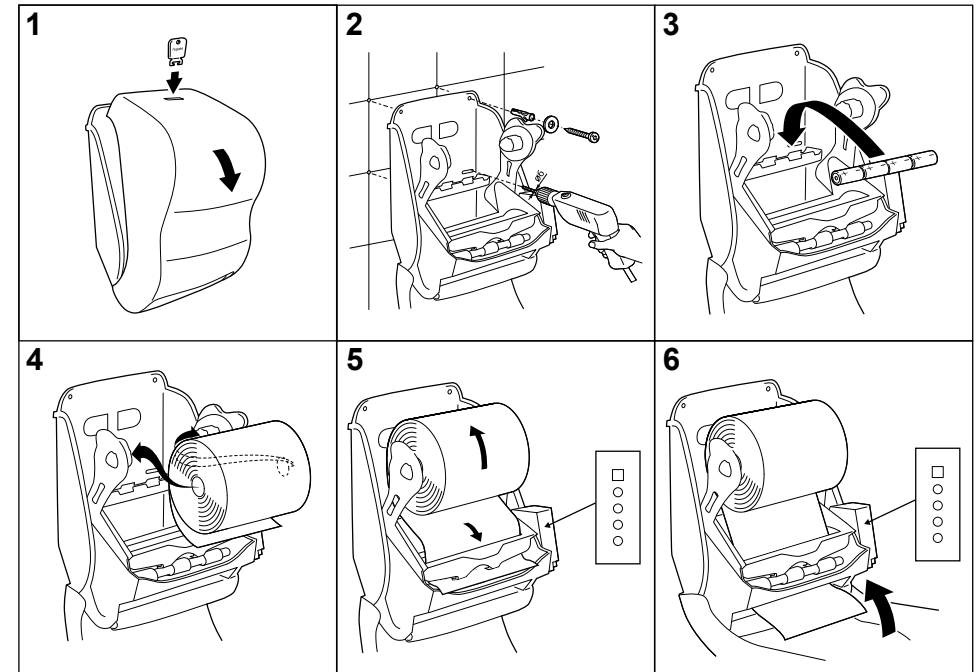

HY-Q SENSOR

Paper towel dispenser

The non-contact Paper towel dispenser

- Economical and reliable
- Contactless (4x LR20 batteries)
- Stainless steel blades cut the paper into even sizes
- White housing with grey side windows
- Control of the remaining roll stock through lateral inspection windows
- Easy exchange of paper rolls
- Adjustable portion length (20, 30, 40cm), standby sensor function, adjustable delay function (0, 1.5, 3 sec), pre-feed option
- Optionally available in other colors (at extra charge)
- Lock prevents unauthorized opening
- Battery options (D-Cell; alkaline) or AC Adapter available
- Battery usage 80 rolls of 800' towel on 4D Cell batteries in Sensing Mode. Battery life only goes up when towel out mode is activated.
- Dual Mode: IQ Sensor Mode or Towel Out Mode

Consumables

50.916 Paper towel roll 140 m
40.112 Battery LR20

Material

Base : break resistant plastic
Cover: break resistant plastic

W/H/D 310 x 380 x 230 mm

Part-No. 50.670

Team-Nr. 574 067

PPart-No. 4612 165

Scope of delivery:

V07/2021