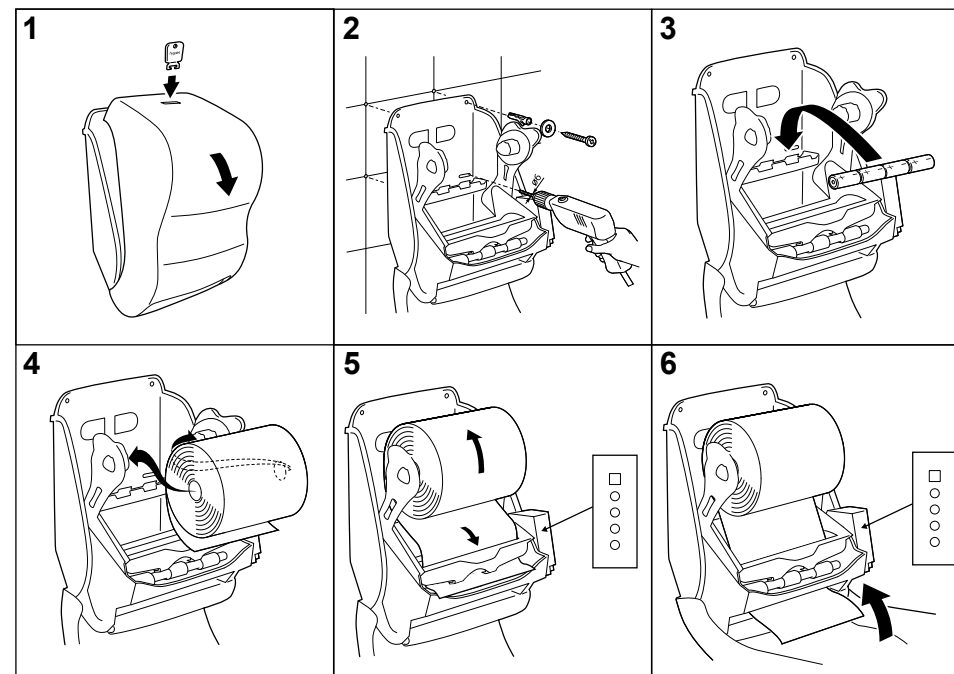

Contenu de la livraison :

Consommables

50.916 rouleau d'essuie-mains 140 m
40.112 Pile LR20

Matériau

Base : plastique résistant aux chocs
Couvercle : plastique résistant aux chocs

L/H/P 310 x 380 x 230 mm

N° art. 50.670

N°Team 574 067

N° ST 4612 165

V07/2021

HY-Q SENSOR

Paper towel dispenser

The non-contact Paper towel dispenser

- Economical and reliable
- Contactless (4x LR20 batteries)
- Stainless steel blades cut the paper into even sizes
- White housing with grey side windows
- Control of the remaining roll stock through lateral inspection windows
- Easy exchange of paper rolls
- Adjustable portion length (20, 30, 40cm), standby sensor function, adjustable delay function (0, 1.5, 3 sec), pre-feed option
- Optionally available in other colors (at extra charge)
- Lock prevents unauthorized opening
- Battery options (D-Cell; alkaline) or AC Adapter available
- Battery usage 80 rolls of 800' towel on 4D Cell batteries in Sensing Mode. Battery life only goes up when towel out mode is activated.
- Dual Mode: IQ Sensor Mode or Towel Out Mode