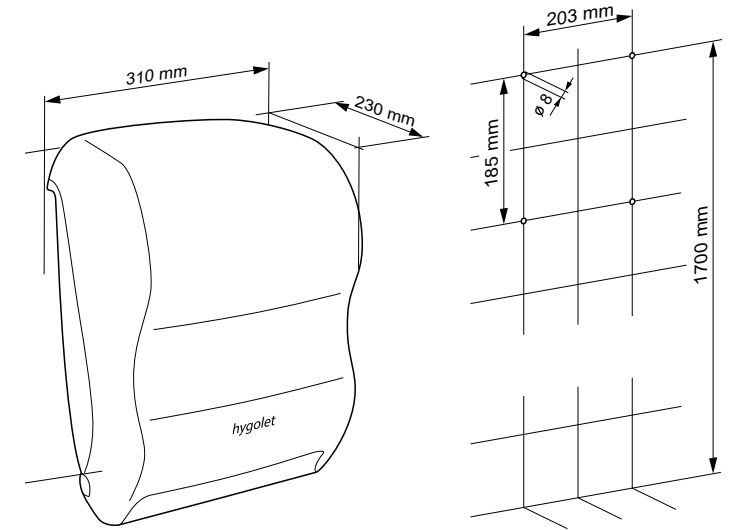

HY-Q SENSOR

Paper towel dispenser

The non-contact Paper towel dispenser

- Economical and reliable
- Contactless (4x LR20 batteries)
- Stainless steel blades cut the paper into even sizes
- White housing with grey side windows
- Control of the remaining roll stock through lateral inspection windows
- Easy exchange of paper rolls
- Adjustable portion length (20, 30, 40cm), standby sensor function, adjustable delay function (0, 1.5, 3 sec), pre-feed option
- Optionally available in other colors (at extra charge)
- Lock prevents unauthorized opening
- Battery options (D-Cell; alkaline) or AC Adapter available
- Battery usage 80 rolls of 800' towel on 4D Cell batteries in Sensing Mode. Battery life only goes up when towel out mode is activated.
- Dual Mode: IQ Sensor Mode or Towel Out Mode

Consumables

50.916 Paper towel roll 140 m
40.112 Battery LR20

Material

Base : break resistant plastic
Cover: break resistant plastic

W/H/D 310 x 380 x 230 mm

Part-No. 50.670

Team-Nr. 574 067

PPart-No. 4612 165

Scope of delivery:

V07/2021